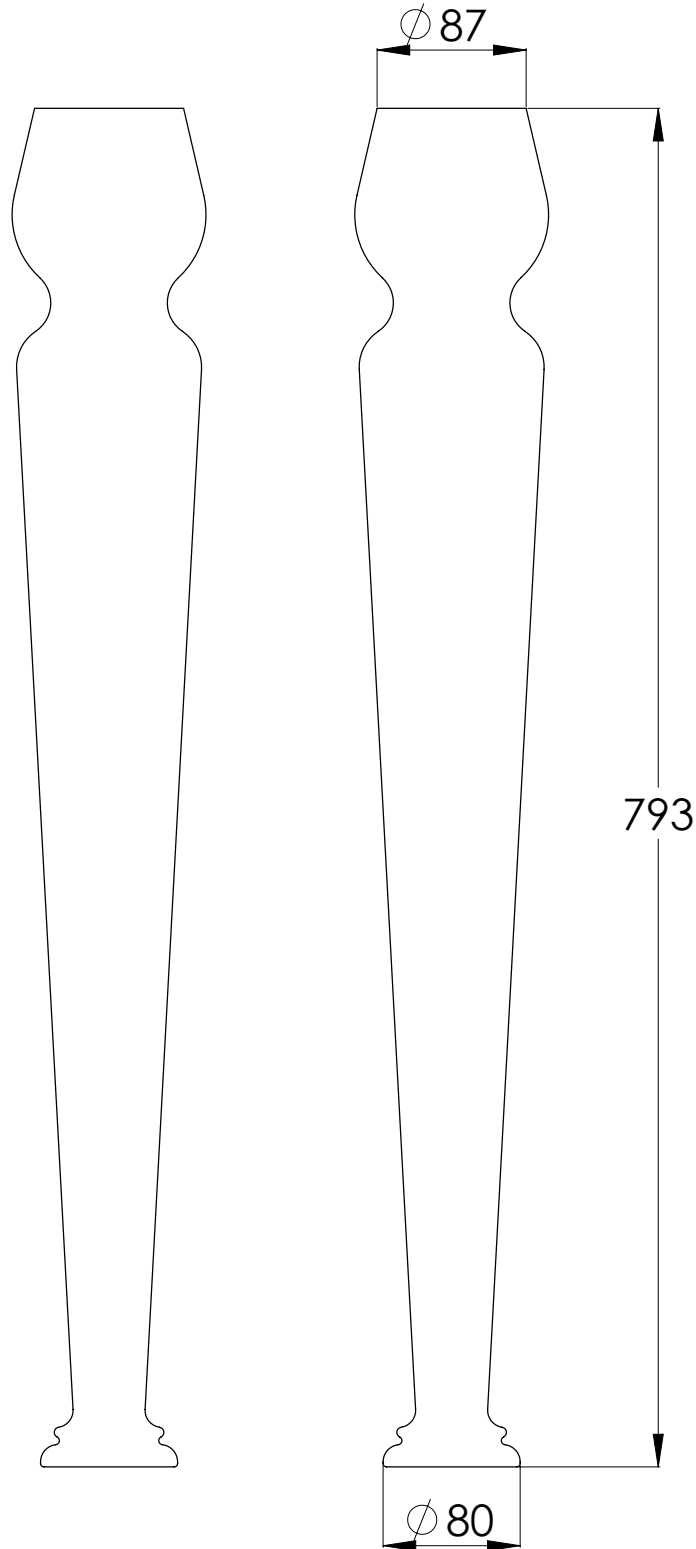

LEFROY BROOKS

IBROC HOUSE ESSEX ROAD
HODDESDON HERTS EN11 0QS UK
T: +44 (0)1992 708 316 F: +44 (0)1992 708 317

LB7713

LA CHAPELLE CONSOLE BASIN LEGS (PAIR)

DIMENSIONAL DATA SHEET

DATE: 24/09/2019

REVISION: A

COPYRIGHT © LBIP LTD. ALL RIGHTS RESERVED

ALL SHOWN DIMENSIONS ARE IN MILLIMETERS AND ARE SUBJECT TO STANDARD CERAMIC TOLERANCES.

WE RECOMMEND THAT ANY INSTALLATION WORK BE CARRIED OUT UPON RECEIPT OF ITEM.