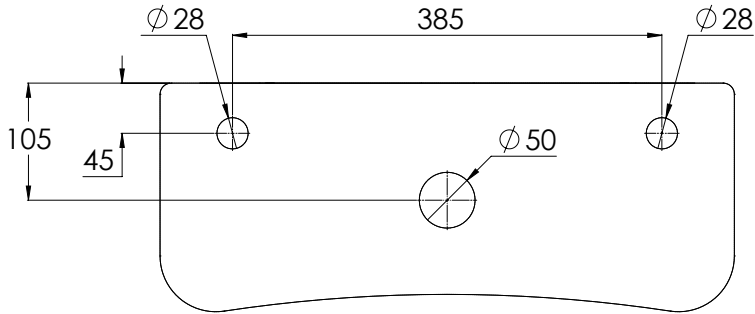

# LB7708

LA CHAPELLE CLOSE COUPLED CISTERN TANK

## DIMENSIONAL DATA SHEET

DATE: 26/11/19

REVISION: A

COPYRIGHT © LBIP LTD. ALL RIGHTS RESERVED

ALL SHOWN DIMENSIONS ARE IN MILLIMETERS AND ARE SUBJECT TO STANDARD CERAMIC TOLERANCES.

WE RECOMMEND THAT ANY INSTALLATION WORK BE CARRIED OUT UPON RECEIPT OF ITEM.