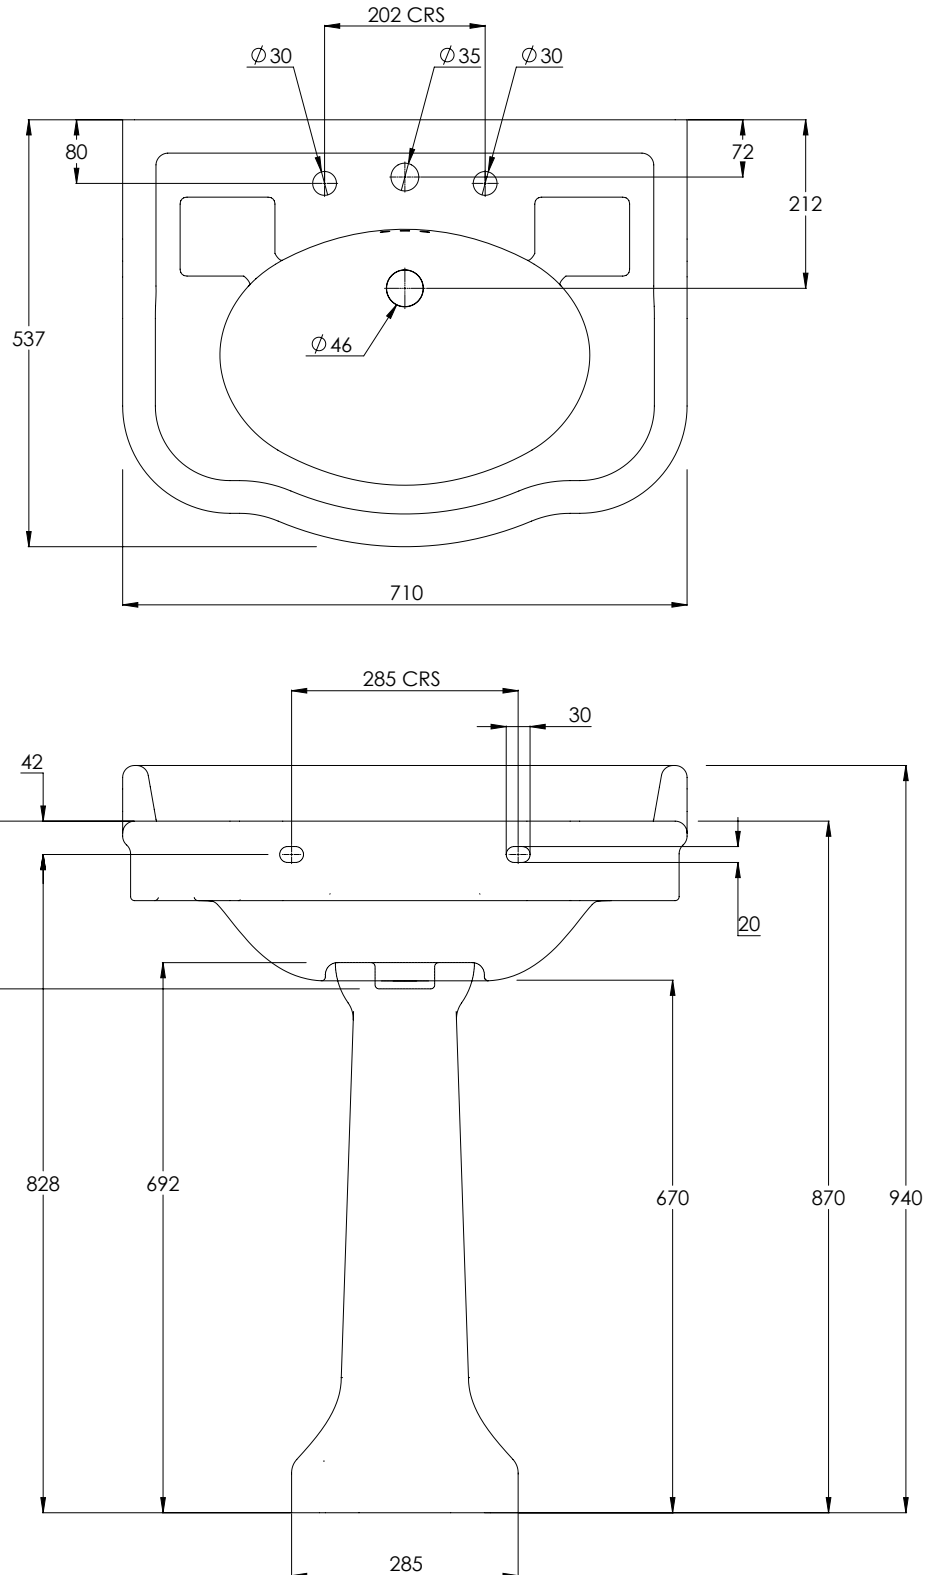

LEFROY BROOKS

IBROC HOUSE ESSEX ROAD
HODDESDON HERTS EN11 0QS UK
T: +44 (0)1992 708 316 F: +44 (0)1992 708 317

LB7703 & LB7724

LA CHAPELLE THREE HOLE BASIN ON PEDESTAL

DIMENSIONAL DATA SHEET

DATE: 04/07/2019

REVISION: A

COPYRIGHT © LBIP LTD. ALL RIGHTS RESERVED

ALL SHOWN DIMENSIONS ARE IN MILLIMETERS AND ARE SUBJECT TO STANDARD CERAMIC TOLERANCES.

WE RECOMMEND THAT ANY INSTALLATION WORK BE CARRIED OUT UPON RECEIPT OF ITEM.