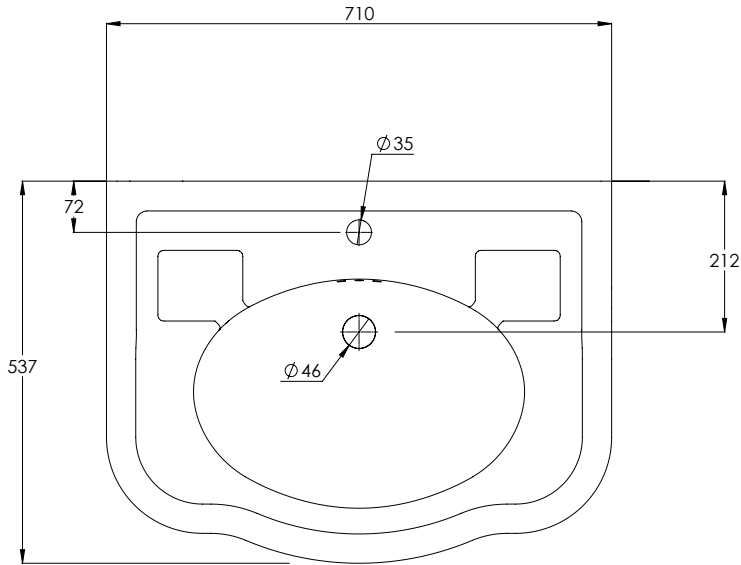

## LB7701 & LB3227

LA CHAPELLE ONE HOLE BASIN ON BALL JOINTED  
STAND

### DIMENSIONAL DATA SHEET

DATE: 06/04/2022

REVISION: B

COPYRIGHT © LBIP LTD. ALL RIGHTS RESERVED

ALL SHOWN DIMENSIONS ARE IN MILLIMETERS AND ARE SUBJECT TO STANDARD CERAMIC TOLERANCES.

WE RECOMMEND THAT ANY INSTALLATION WORK BE CARRIED OUT UPON RECEIPT OF ITEM.