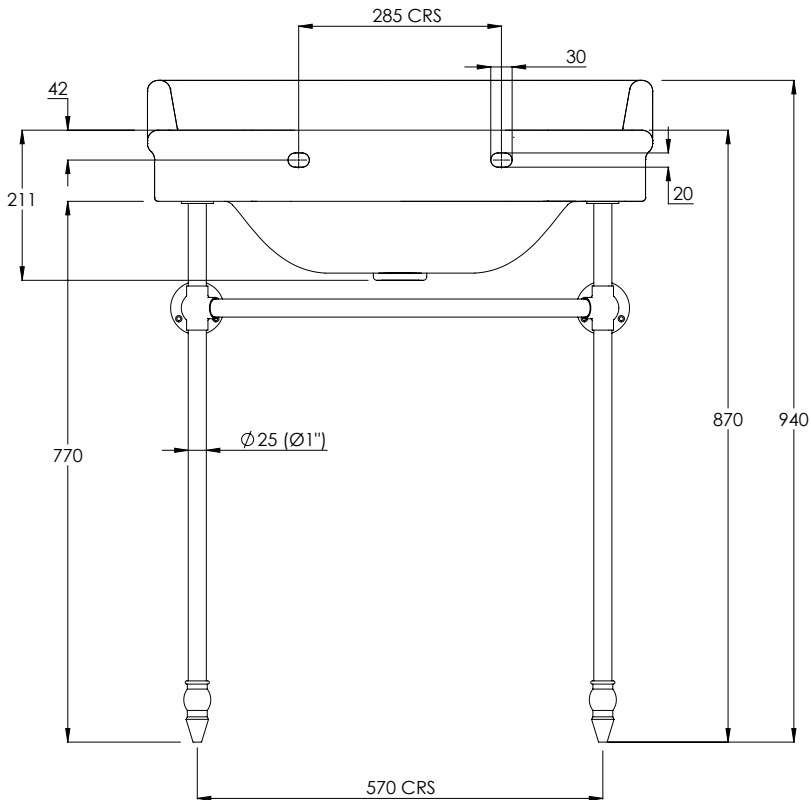

## LB7701 & LB3227

LA CHAPELLE ONE HOLE BASIN ON BALL JOINTED  
STAND

### DIMENSIONAL DATA SHEET

DATE: 06/04/2022

REVISION: B

COPYRIGHT © LBIP LTD. ALL RIGHTS RESERVED

ALL SHOWN DIMENSIONS ARE IN MILLIMETERS AND ARE SUBJECT TO STANDARD CERAMIC TOLERANCES.

WE RECOMMEND THAT ANY INSTALLATION WORK BE CARRIED OUT UPON RECEIPT OF ITEM.