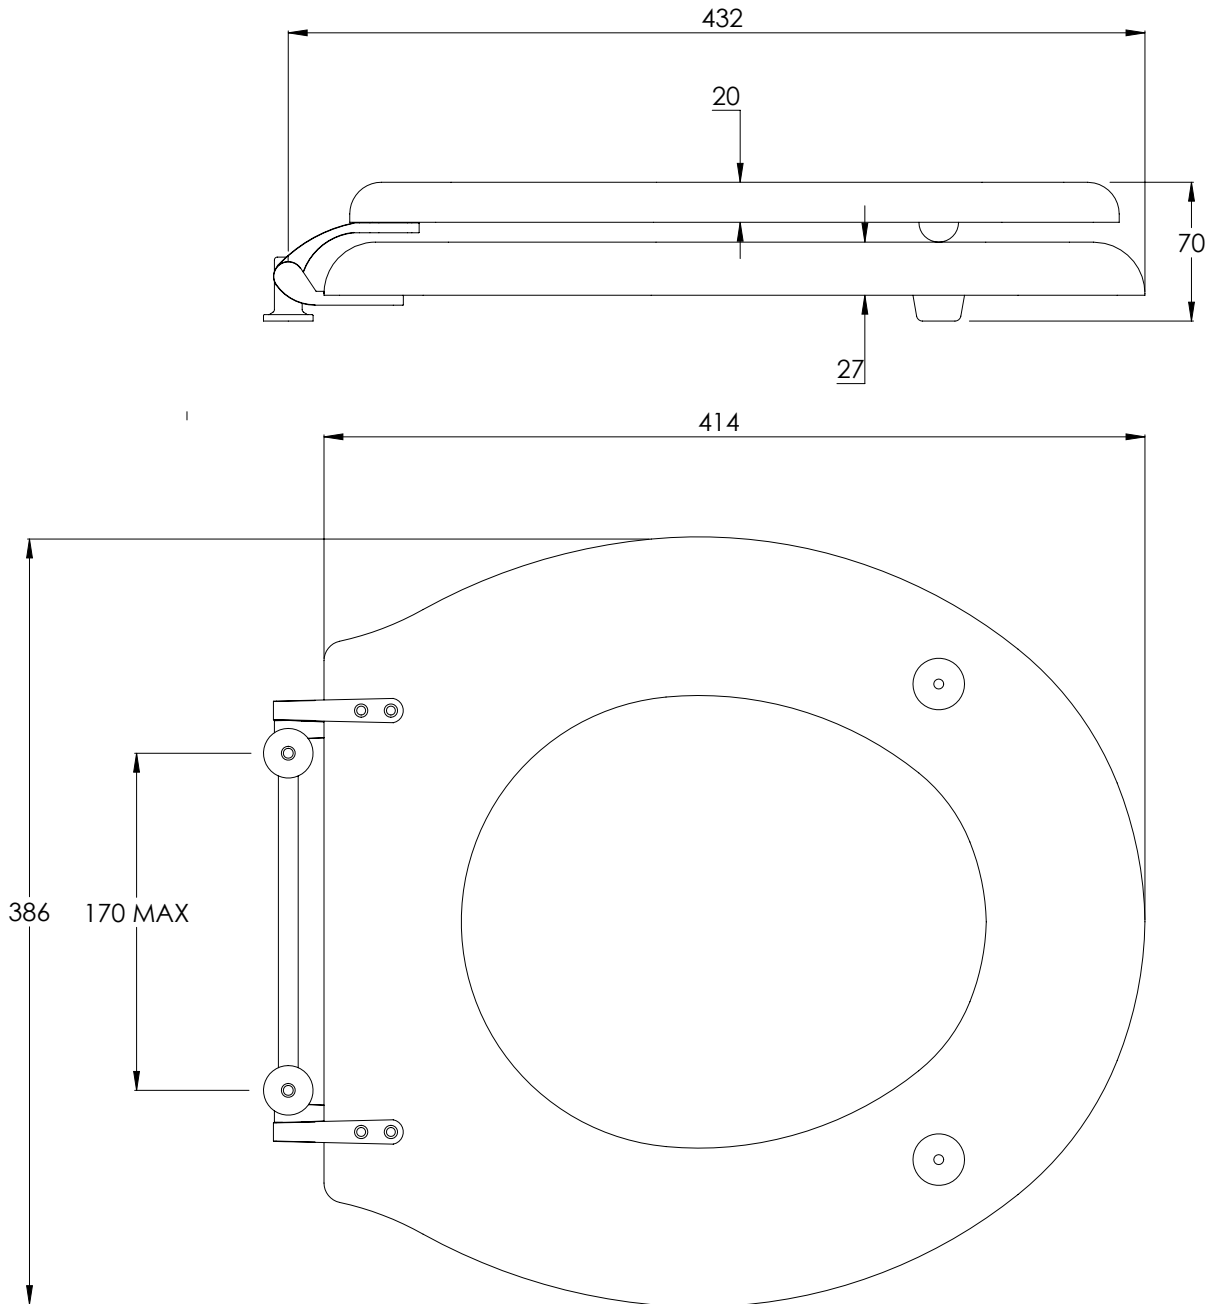

**LEFROY BROOKS**

IBROC HOUSE ESSEX ROAD  
HODDESDON HERTS EN11 0QS UK  
T: +44 (0)1992 708 316 F: +44 (0)1992 708 317

**LB7542**

LISA DOON BLACK LAVATORY SEAT WITH BAR HINGE

DIMENSIONAL DATA SHEET

DATE: 26/06/2019

REVISION: A

COPYRIGHT © LBIP LTD. ALL RIGHTS RESERVED

DIMENSIONS IN MILLIMETRES

WHILST EVERY EFFORT IS MADE TO ENSURE THE ACCURACY OF THESE DATA SHEETS THEY ARE SUBJECT TO CHANGE WITHOUT NOTICE AS PART OF THE COMPANY'S PRODUCT DEVELOPMENT PROCESS