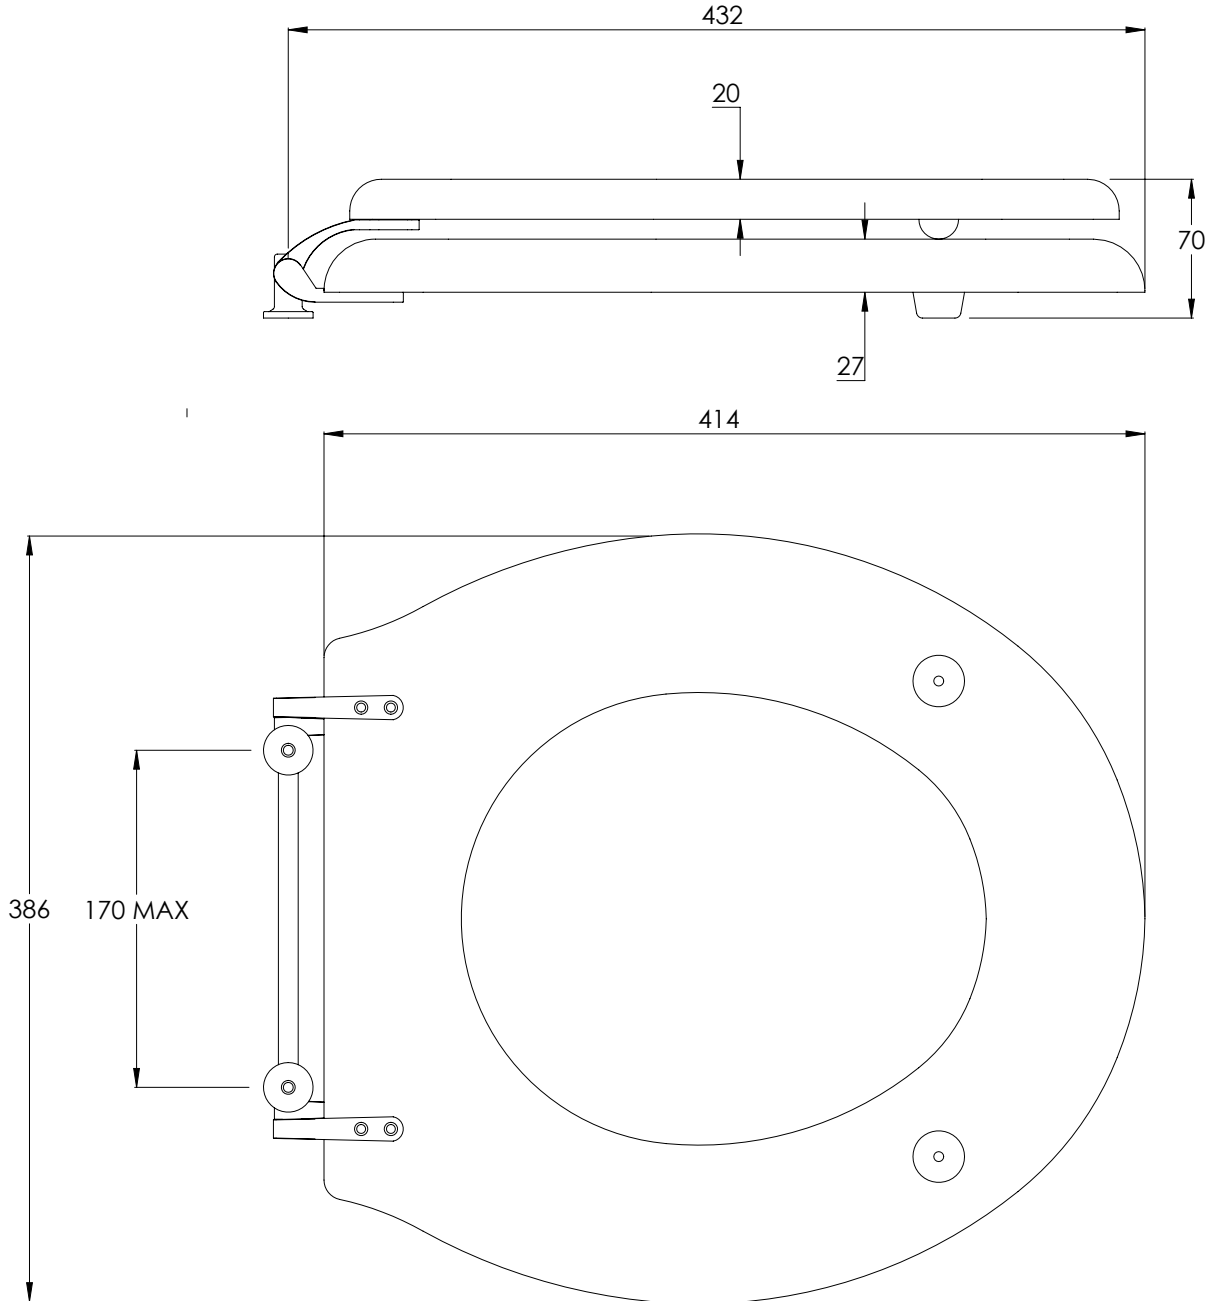

# LB7541

LISA DOON WHITE LAVATORY SEAT WITH BAR HINGE

DIMENSIONAL DATA SHEET

DATE: 26/06/2019

REVISION: A

COPYRIGHT © LBIP LTD. ALL RIGHTS RESERVED

DIMENSIONS IN MILLIMETRES

WHILST EVERY EFFORT IS MADE TO ENSURE THE ACCURACY OF THESE DATA SHEETS THEY ARE SUBJECT TO CHANGE WITHOUT NOTICE AS PART OF THE COMPANY'S PRODUCT DEVELOPMENT PROCESS