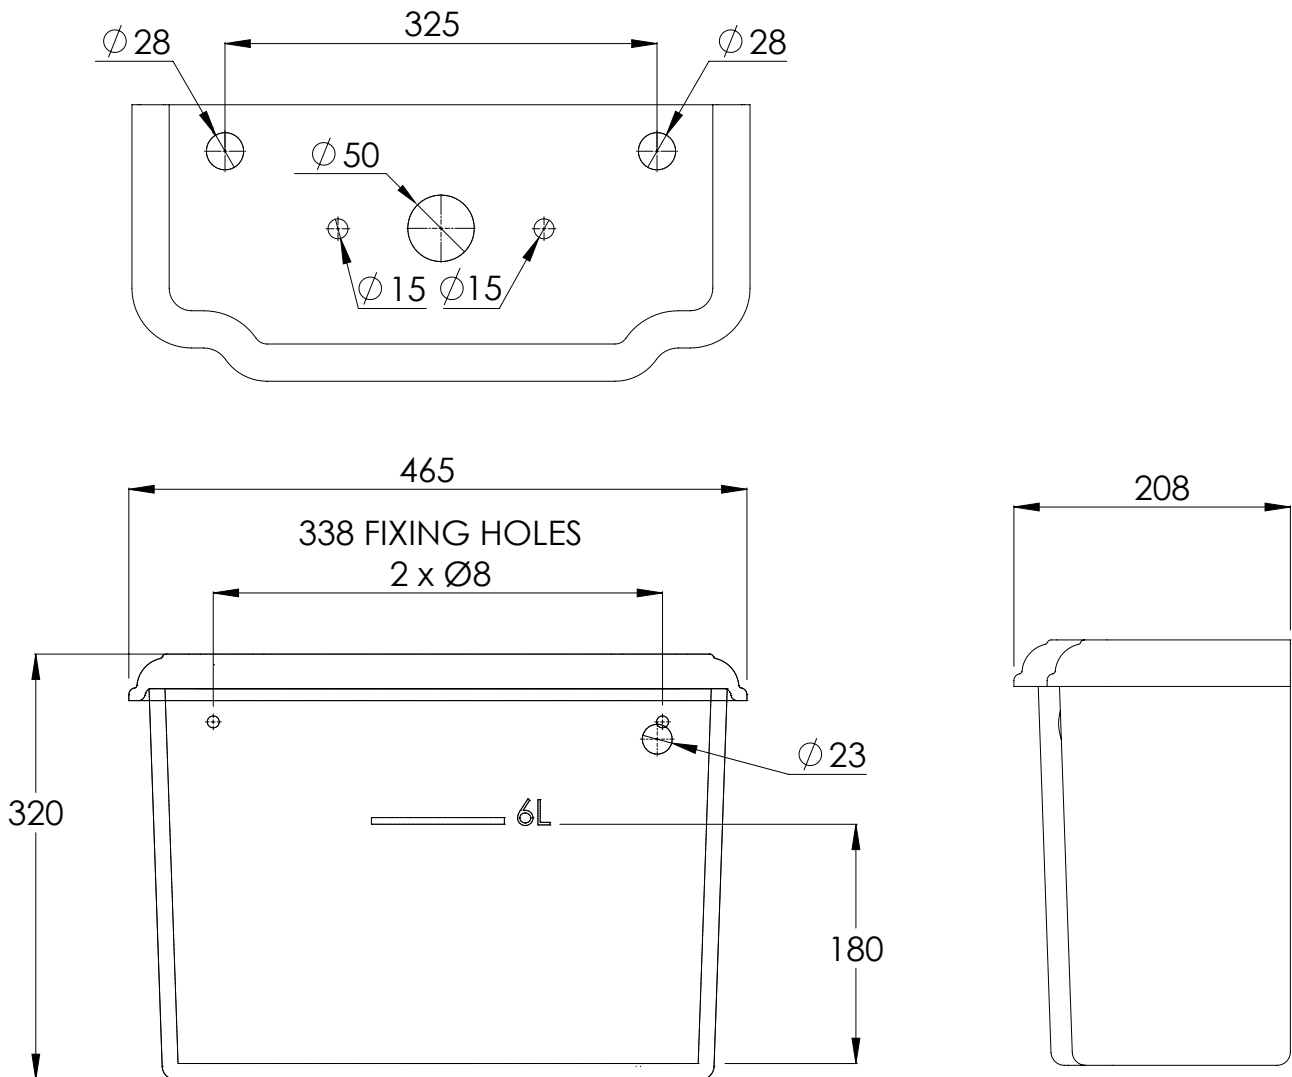

# LB7508

LISA DOON CLOSE COUPLED CISTERN TANK

## DIMENSIONAL DATA SHEET

DATE: 16/10/19

REVISION: A

COPYRIGHT © LBIP LTD. ALL RIGHTS RESERVED

ALL SHOWN DIMENSIONS ARE IN MILLIMETERS AND ARE SUBJECT TO STANDARD CERAMIC TOLERANCES.

WE RECOMMEND THAT ANY INSTALLATION WORK BE CARRIED OUT UPON RECEIPT OF ITEM.