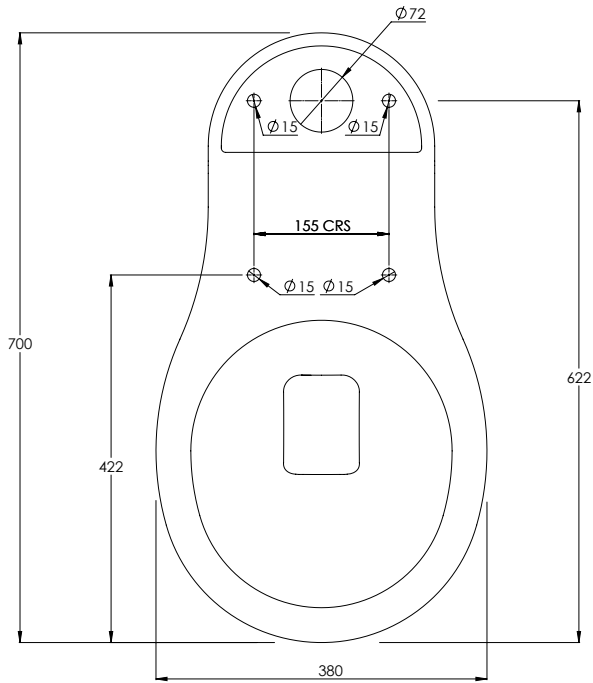

LEFROY BROOKS

IBROC HOUSE ESSEX ROAD
HODDESDON HERTS EN11 0QS UK
T: +44 (0)1992 708 316 F: +44 (0)1992 708 317

LB7507

LISA DOON CLOSE COUPLED WC PAN

DIMENSIONAL DATA SHEET

DATE: 16/10/19

REVISION: A

COPYRIGHT © LBIP LTD. ALL RIGHTS RESERVED

ALL SHOWN DIMENSIONS ARE IN MILLIMETERS AND ARE SUBJECT TO STANDARD CERAMIC TOLERANCES.

WE RECOMMEND THAT ANY INSTALLATION WORK BE CARRIED OUT UPON RECEIPT OF ITEM.

WHILST EVERY EFFORT IS MADE TO ENSURE THE ACCURACY OF THESE DATA SHEETS THEY ARE SUBJECT TO CHANGE WITHOUT NOTICE AS PART OF THE COMPANY'S PRODUCT DEVELOPMENT PROCESS