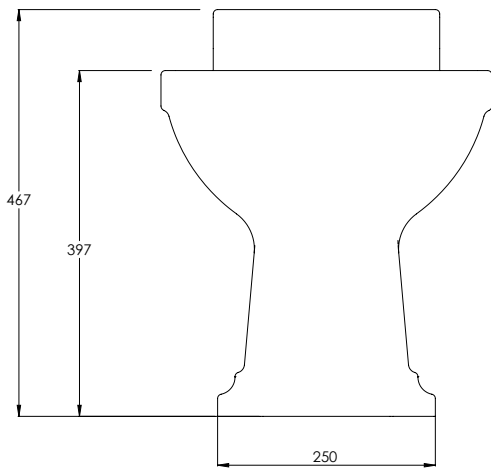

LEFROY BROOKS

IBROC HOUSE ESSEX ROAD
HODDESDON HERTS EN11 0QS UK
T: +44 (0)1992 708 316 F: +44 (0)1992 708 317

LB7507

LISA DOON CLOSE COUPLED WC PAN

DIMENSIONAL DATA SHEET

DATE: 16/10/19

REVISION: A

COPYRIGHT © LBIP LTD. ALL RIGHTS RESERVED

ALL SHOWN DIMENSIONS ARE IN MILLIMETERS AND ARE SUBJECT TO STANDARD CERAMIC TOLERANCES.

WE RECOMMEND THAT ANY INSTALLATION WORK BE CARRIED OUT UPON RECEIPT OF ITEM.

WHILST EVERY EFFORT IS MADE TO ENSURE THE ACCURACY OF THESE DATA SHEETS THEY ARE SUBJECT TO CHANGE WITHOUT NOTICE AS PART OF THE COMPANY'S PRODUCT DEVELOPMENT PROCESS