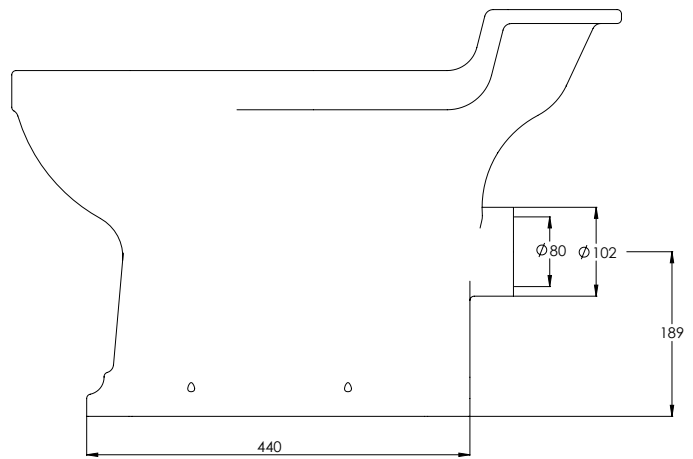

LEFROY BROOKS

IBROC HOUSE ESSEX ROAD
HODDESDON HERTS EN11 0QS UK
T: +44 (0)1992 708 316 F: +44 (0)1992 708 317

LB7507

LISA DOON CLOSE COUPLED WC PAN

DIMENSIONAL DATA SHEET

DATE: 16/10/19

REVISION: A

COPYRIGHT © LBIP LTD. ALL RIGHTS RESERVED

ALL SHOWN DIMENSIONS ARE IN MILLIMETERS AND ARE SUBJECT TO STANDARD CERAMIC TOLERANCES.

WE RECOMMEND THAT ANY INSTALLATION WORK BE CARRIED OUT UPON RECEIPT OF ITEM.

WHILST EVERY EFFORT IS MADE TO ENSURE THE ACCURACY OF THESE DATA SHEETS THEY ARE SUBJECT TO CHANGE WITHOUT NOTICE AS PART OF THE COMPANY'S PRODUCT DEVELOPMENT PROCESS