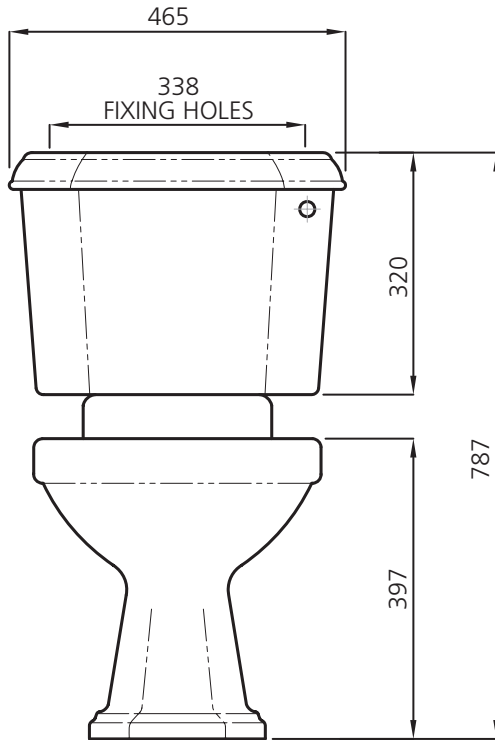

LEFROY BROOKS

IBROC HOUSE ESSEX ROAD
HODDESDON HERTS EN11 OQS UK
T: +44 (0)1992 708 316 F: +44 (0)1992 708 317

LB 7507 WH / LB 7508 WH

LISSA DOON CLOSE COUPLED LAVATORY

DIMENSIONAL DATA SHEET

DATE: 10. MAY 2016

No: 000548

COPYRIGHT © LBP LTD. ALL RIGHTS RESERVED

DIMENSIONS IN MILLIMETRES

ALL DIMENSIONS ARE APPROXIMATE AND ARE SUBJECT TO NORMAL CERAMIC VARIATION.

WHILST EVERY EFFORT IS MADE TO ENSURE THE ACCURACY OF THESE DATA SHEETS THEY ARE SUBJECT TO CHANGE WITHOUT NOTICE AS PART OF THE COMPANY'S PRODUCT DEVELOPMENT PROCESS