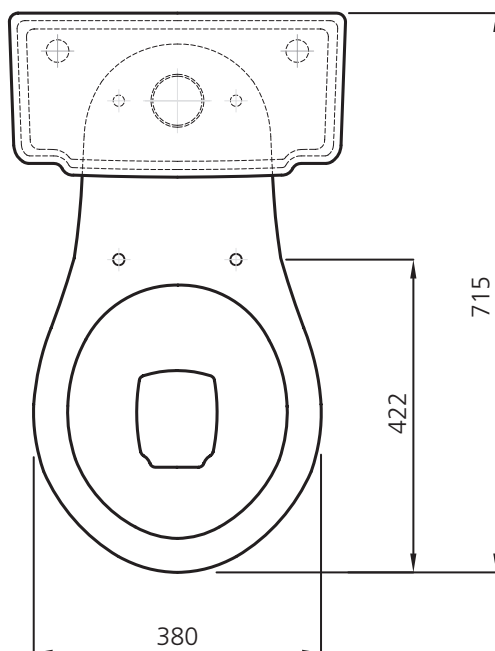

LEFROY BROOKS

IBROC HOUSE ESSEX ROAD
HODDESDON HERTS EN11 OQS UK
T: +44 (0)1992 708 316 F: +44 (0)1992 708 317

LB 7507 WH / LB 7508 WH

LISSA DOON CLOSE COUPLED LAVATORY

DIMENSIONAL DATA SHEET

DATE: 10. MAY 2016

No: 000548

COPYRIGHT © LBP LTD. ALL RIGHTS RESERVED

DIMENSIONS IN MILLIMETRES

ALL DIMENSIONS ARE APPROXIMATE AND ARE SUBJECT TO NORMAL CERAMIC VARIATION.

WHILST EVERY EFFORT IS MADE TO ENSURE THE ACCURACY OF THESE DATA SHEETS THEY ARE SUBJECT TO CHANGE WITHOUT NOTICE AS PART OF THE COMPANY'S PRODUCT DEVELOPMENT PROCESS