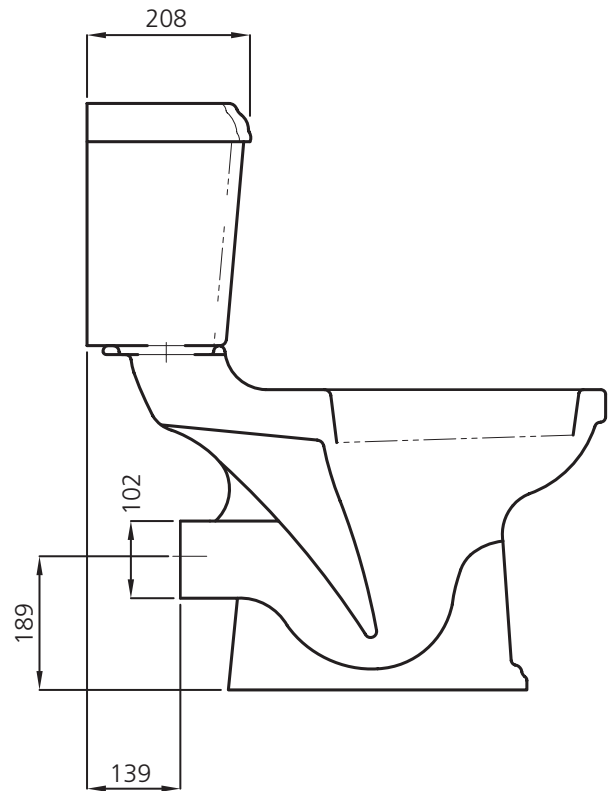

LEFROY BROOKS

IBROC HOUSE ESSEX ROAD
HODDESDON HERTS EN11 OQS UK
T: +44 (0)1992 708 316 F: +44 (0)1992 708 317

LB 7507 WH / LB 7508 WH

LISSA DOON CLOSE COUPLED LAVATORY

DIMENSIONAL DATA SHEET

DATE: 10. MAY 2016

No: 000548

COPYRIGHT © LBP LTD. ALL RIGHTS RESERVED

DIMENSIONS IN MILLIMETRES

ALL DIMENSIONS ARE APPROXIMATE AND ARE SUBJECT TO NORMAL CERAMIC VARIATION.

WHILST EVERY EFFORT IS MADE TO ENSURE THE ACCURACY OF THESE DATA SHEETS THEY ARE SUBJECT TO CHANGE WITHOUT NOTICE AS PART OF THE COMPANY'S PRODUCT DEVELOPMENT PROCESS