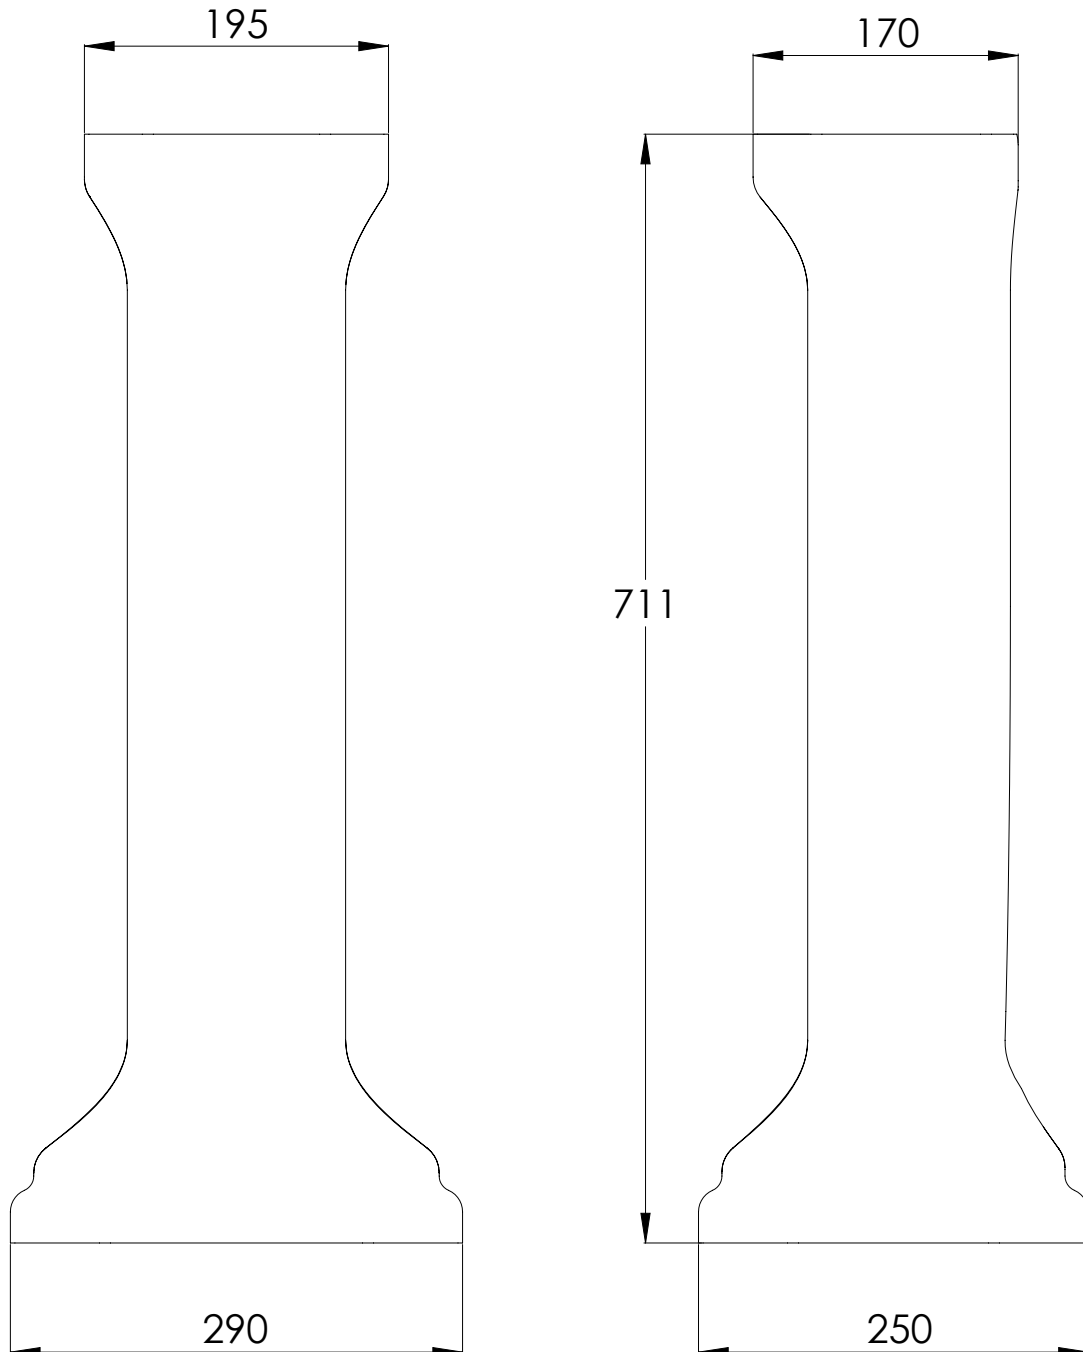

LEFROY BROOKS

IBROC HOUSE ESSEX ROAD
HODDESDON HERTS EN11 0QS UK
T: +44 (0)1992 708 316 F: +44 (0)1992 708 317

LB7504

LISSA DOON BASIN PEDESTAL

DIMENSIONAL DATA SHEET

DATE: 04/07/2019

REVISION: B

COPYRIGHT © LBIP LTD. ALL RIGHTS RESERVED

ALL SHOWN DIMENSIONS ARE IN MILLIMETERS AND ARE SUBJECT TO STANDARD CERAMIC TOLERANCES.

WE RECOMMEND THAT ANY INSTALLATION WORK BE CARRIED OUT UPON RECEIPT OF ITEM.

WHILST EVERY EFFORT IS MADE TO ENSURE THE ACCURACY OF THESE DATA SHEETS THEY ARE SUBJECT TO CHANGE WITHOUT NOTICE AS PART OF THE COMPANY'S PRODUCT DEVELOPMENT PROCESS