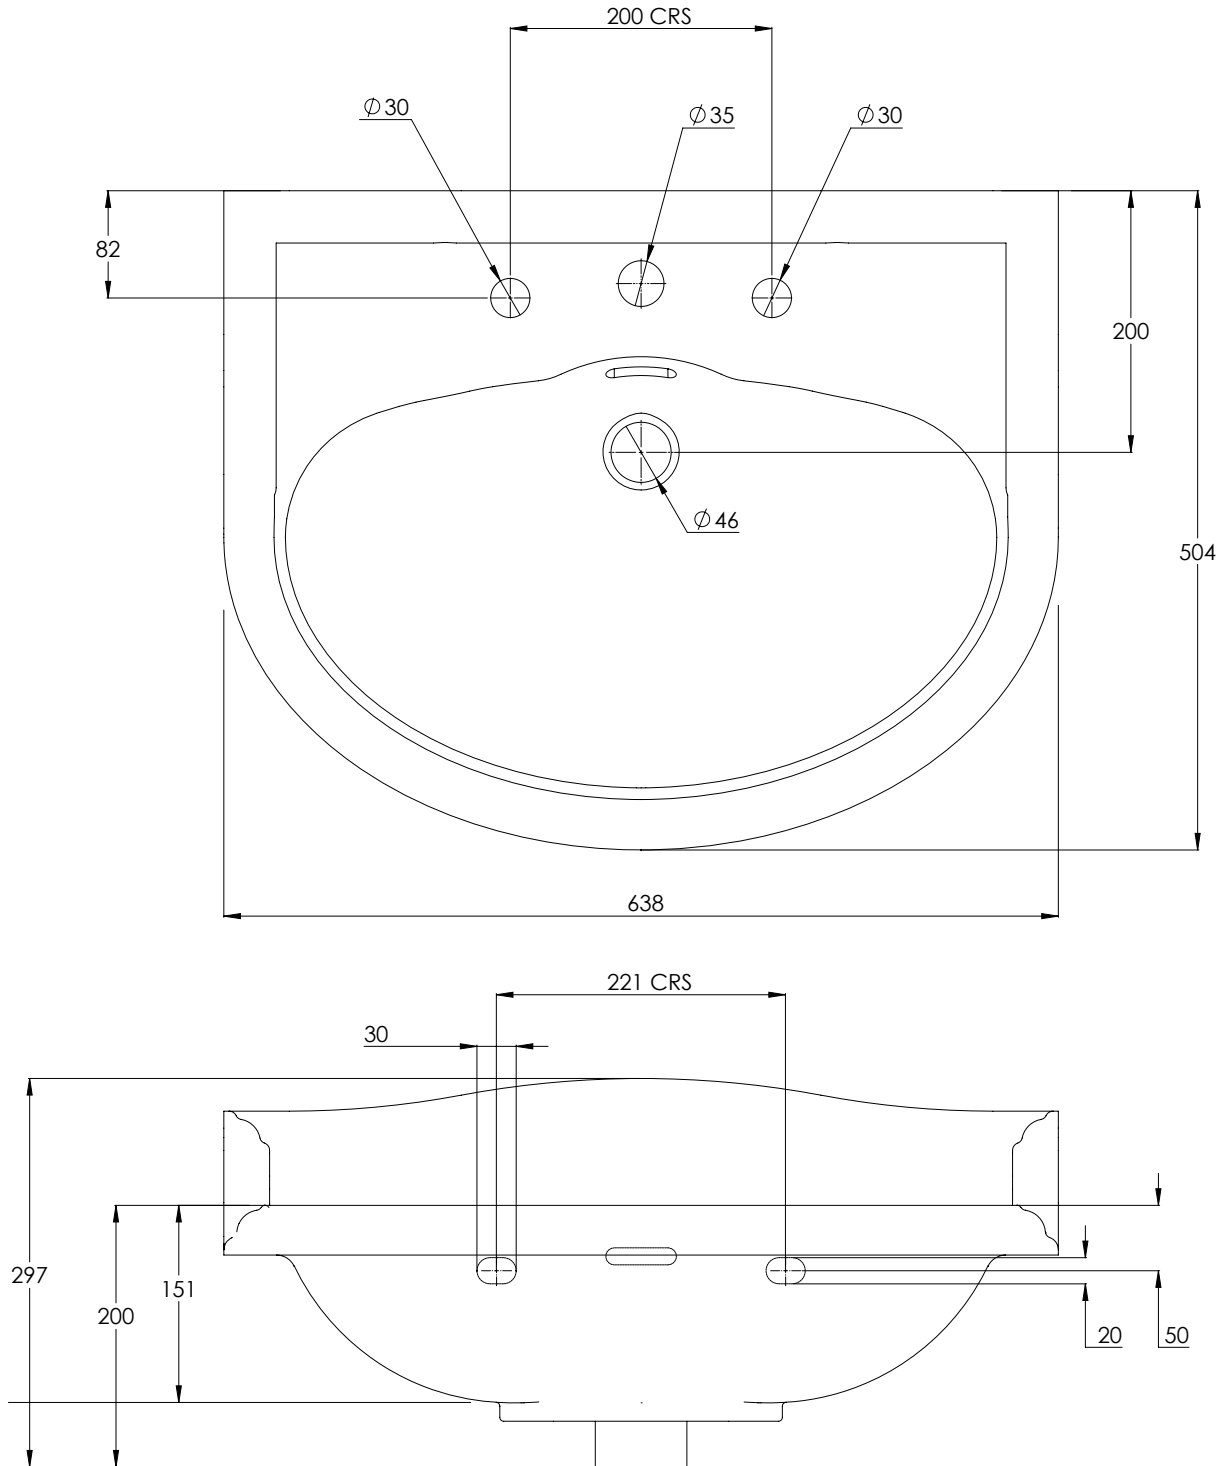

# LB7503

LISSA DOON THREE HOLE BASIN

DIMENSIONAL DATA SHEET

DATE: 04/07/2019

REVISION: B

COPYRIGHT © LBIP LTD. ALL RIGHTS RESERVED

ALL SHOWN DIMENSIONS ARE IN MILLIMETERS AND ARE SUBJECT TO STANDARD CERAMIC TOLERANCES.