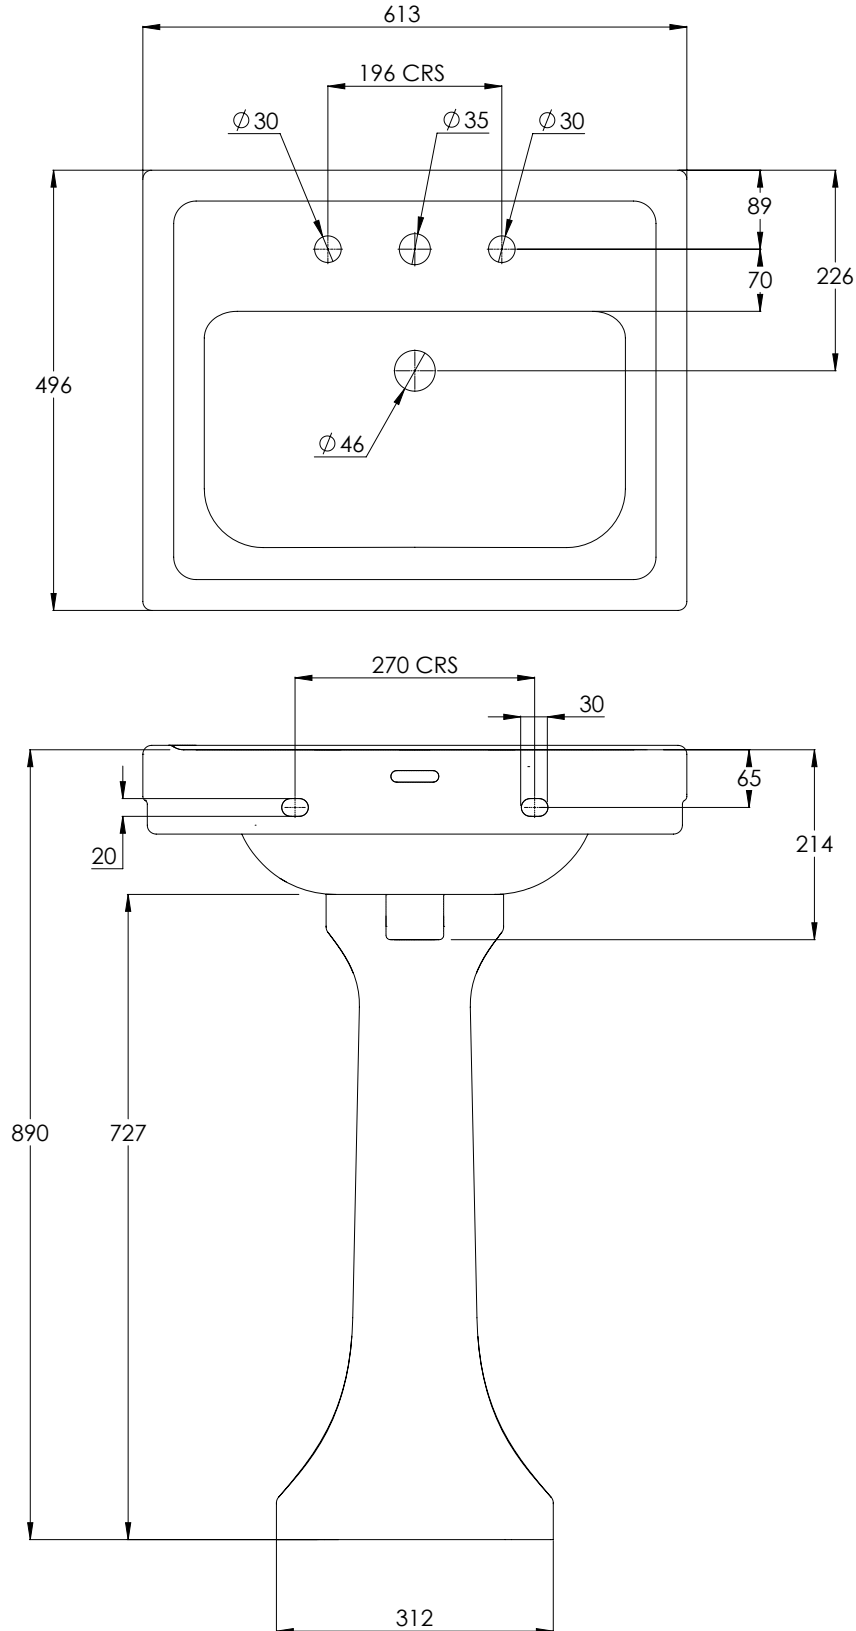

# LB7303 & LB7304

METROPOLE THREE HOLE BASIN ON PEDESTAL

DIMENSIONAL DATA SHEET

DATE: 20/09/2019

REVISION: A

ALL SHOWN DIMENSIONS ARE IN MILLIMETERS AND ARE SUBJECT TO STANDARD CERAMIC TOLERANCES.

WE RECOMMEND THAT ANY INSTALLATION WORK BE CARRIED OUT UPON RECEIPT OF ITEM.