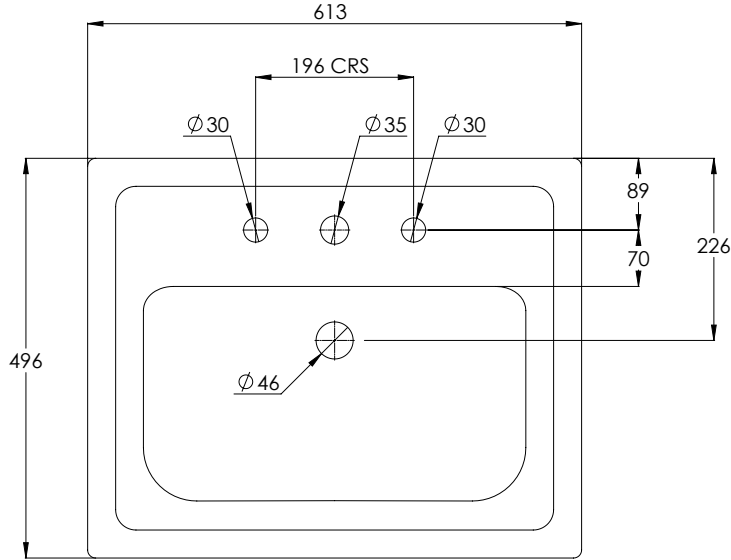

LEFROY BROOKS

IBROC HOUSE ESSEX ROAD
HODDESDON HERTS EN11 0QS UK
T: +44 (0)1992 708 316 F: +44 (0)1992 708 317

LB7303 & LB3224

METROPOLE THREE HOLE BASIN ON BALL JOINTED
BASIN STAND

DIMENSIONAL DATA SHEET

DATE: 20/09/2019

REVISION: A

COPYRIGHT © LBIP LTD. ALL RIGHTS RESERVED

ALL SHOWN DIMENSIONS ARE IN MILLIMETERS AND ARE SUBJECT TO STANDARD CERAMIC TOLERANCES.

WE RECOMMEND THAT ANY INSTALLATION WORK BE CARRIED OUT UPON RECEIPT OF ITEM.