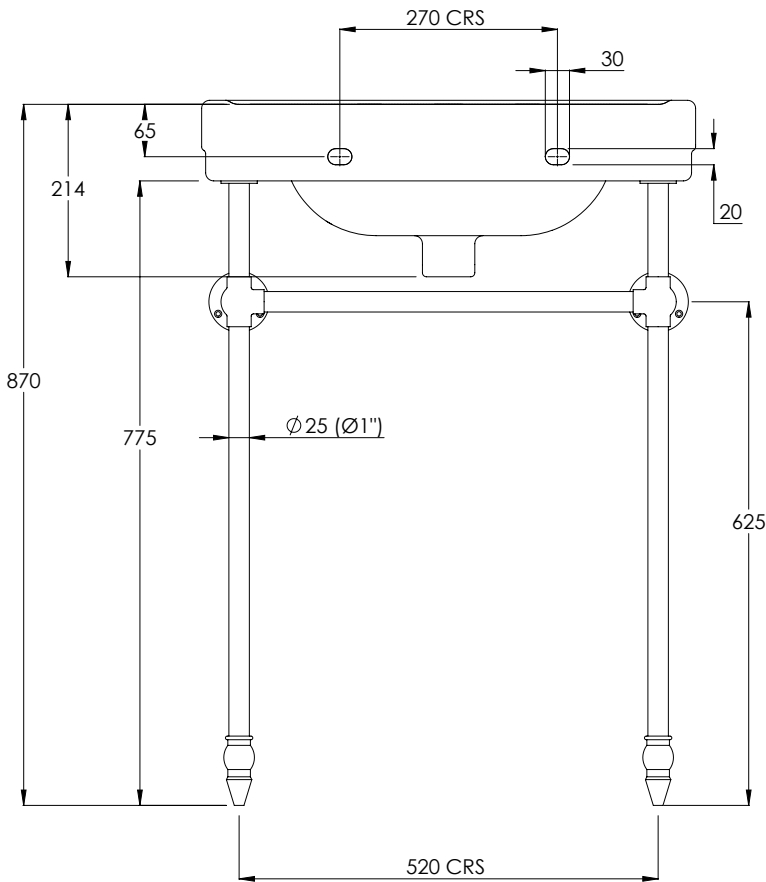

LEFROY BROOKS

IBROC HOUSE ESSEX ROAD
HODDESDON HERTS EN11 0QS UK
T: +44 (0)1992 708 316 F: +44 (0)1992 708 317

LB7303 & LB3224

METROPOLE THREE HOLE BASIN ON BALL JOINTED
BASIN STAND

DIMENSIONAL DATA SHEET

DATE: 20/09/2019

REVISION: A

COPYRIGHT © LBIP LTD. ALL RIGHTS RESERVED

ALL SHOWN DIMENSIONS ARE IN MILLIMETERS AND ARE SUBJECT TO STANDARD CERAMIC TOLERANCES.

WE RECOMMEND THAT ANY INSTALLATION WORK BE CARRIED OUT UPON RECEIPT OF ITEM.