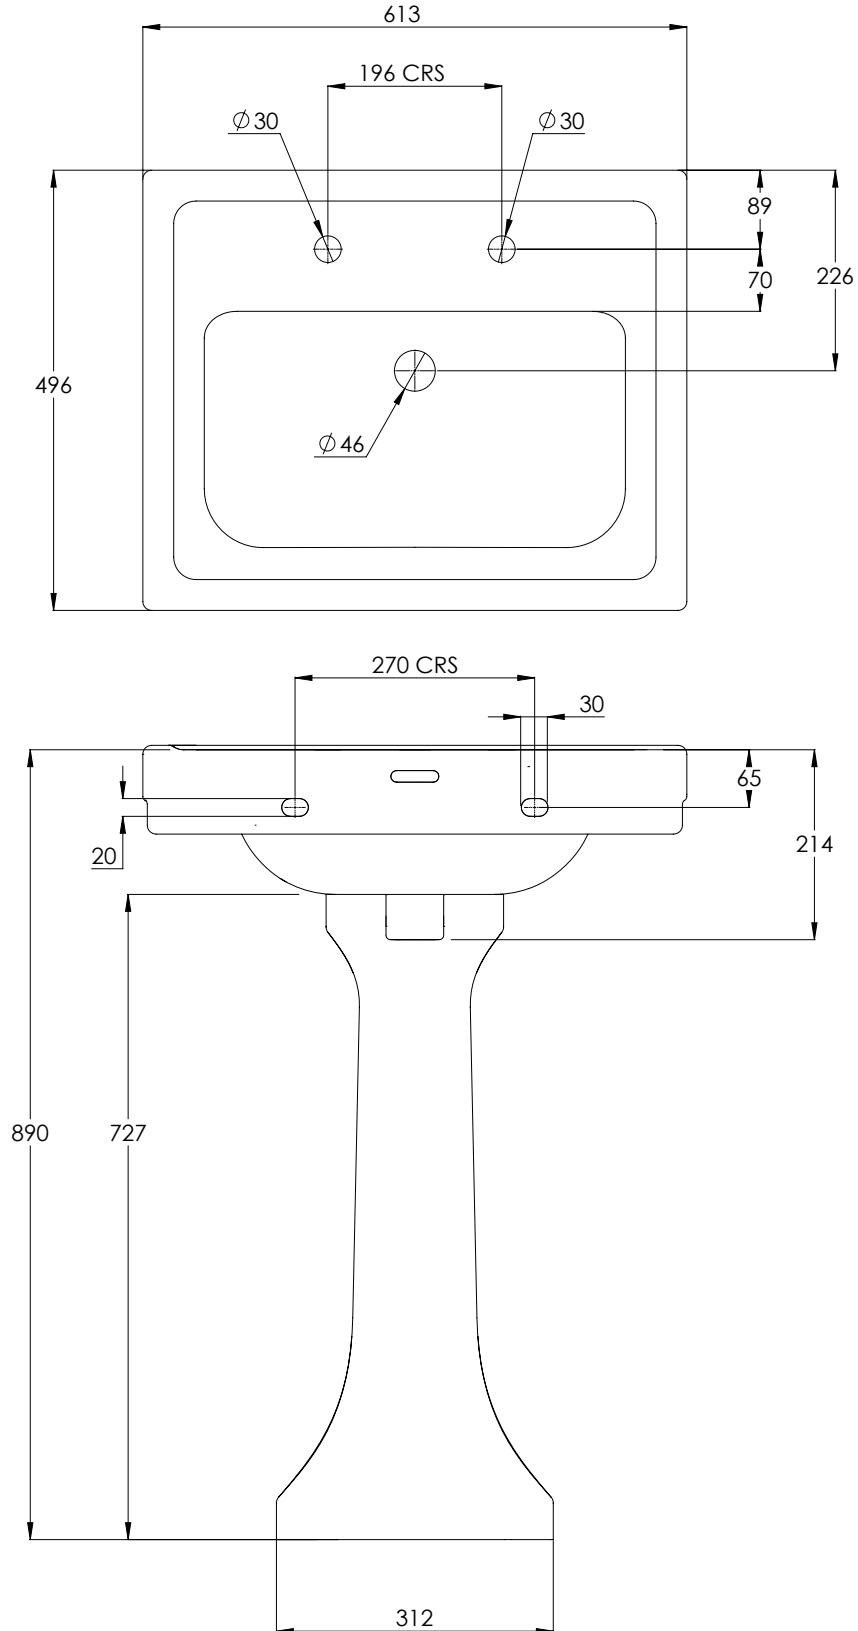

LEFROY BROOKS

IBROC HOUSE ESSEX ROAD
HODDESDON HERTS EN11 0QS UK
T: +44 (0)1992 708 316 F: +44 (0)1992 708 317

LB7302 & LB7304

METROPOLE TWO HOLE BASIN ON PEDESTAL

DIMENSIONAL DATA SHEET

DATE: 20/09/2019

REVISION: A

COPYRIGHT © LBIP LTD. ALL RIGHTS RESERVED

ALL SHOWN DIMENSIONS ARE IN MILLIMETERS AND ARE SUBJECT TO STANDARD CERAMIC TOLERANCES.

WE RECOMMEND THAT ANY INSTALLATION WORK BE CARRIED OUT UPON RECEIPT OF ITEM.