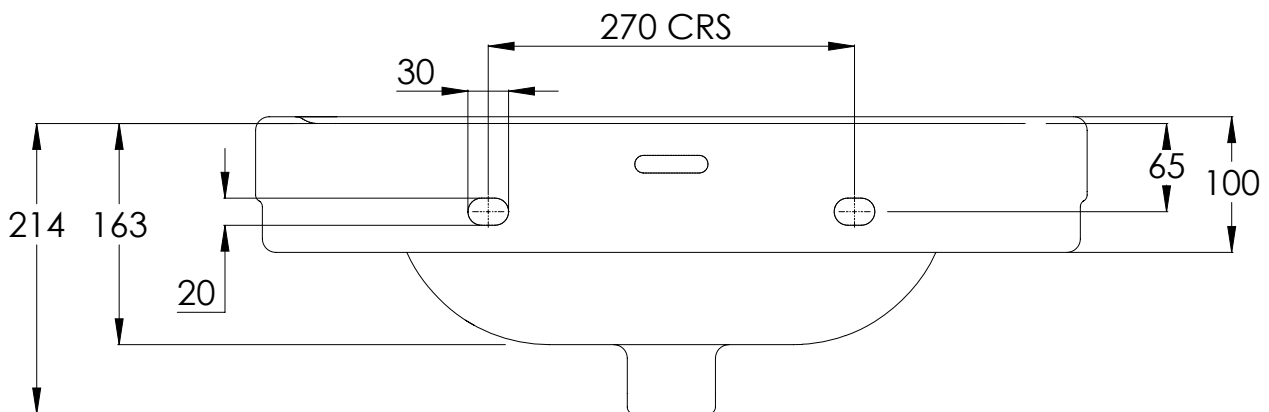

LEFROY BROOKS

IBROC HOUSE ESSEX ROAD
HODDESDON HERTS EN11 0QS UK
T: +44 (0)1992 708 316 F: +44 (0)1992 708 317

LB7301

METROPOLE ONE HOLE BASIN

DIMENSIONAL DATA SHEET

DATE: 05/06/2019

REVISION: A

ALL SHOWN DIMENSIONS ARE IN MILLIMETERS AND ARE SUBJECT TO STANDARD CERAMIC TOLERANCES.