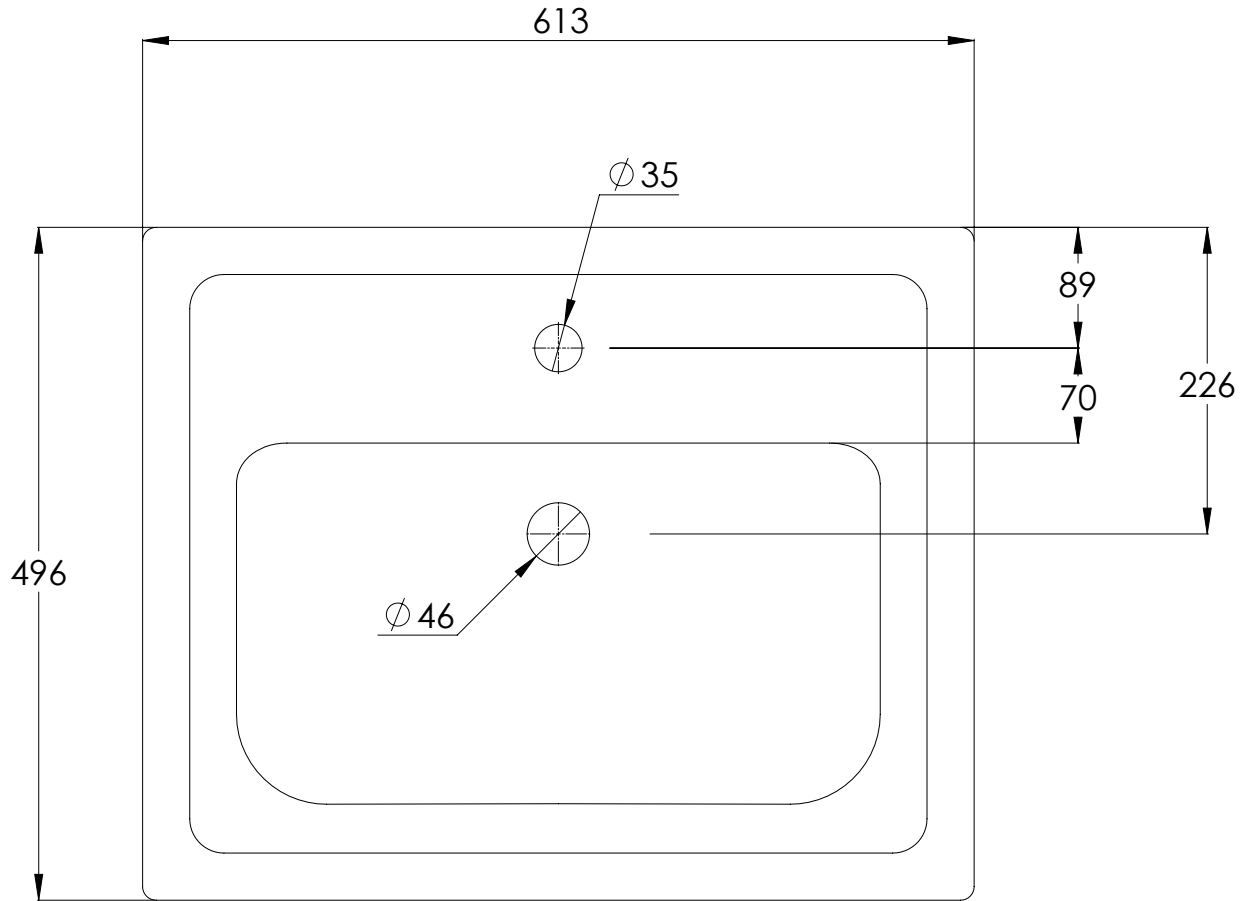

LEFROY BROOKS

IBROC HOUSE ESSEX ROAD
HODDESDON HERTS EN11 0QS UK
T: +44 (0)1992 708 316 F: +44 (0)1992 708 317

LB7301

METROPOLE ONE HOLE BASIN

DIMENSIONAL DATA SHEET

DATE: 05/06/2019

REVISION: A

ALL SHOWN DIMENSIONS ARE IN MILLIMETERS AND ARE SUBJECT TO STANDARD CERAMIC TOLERANCES.