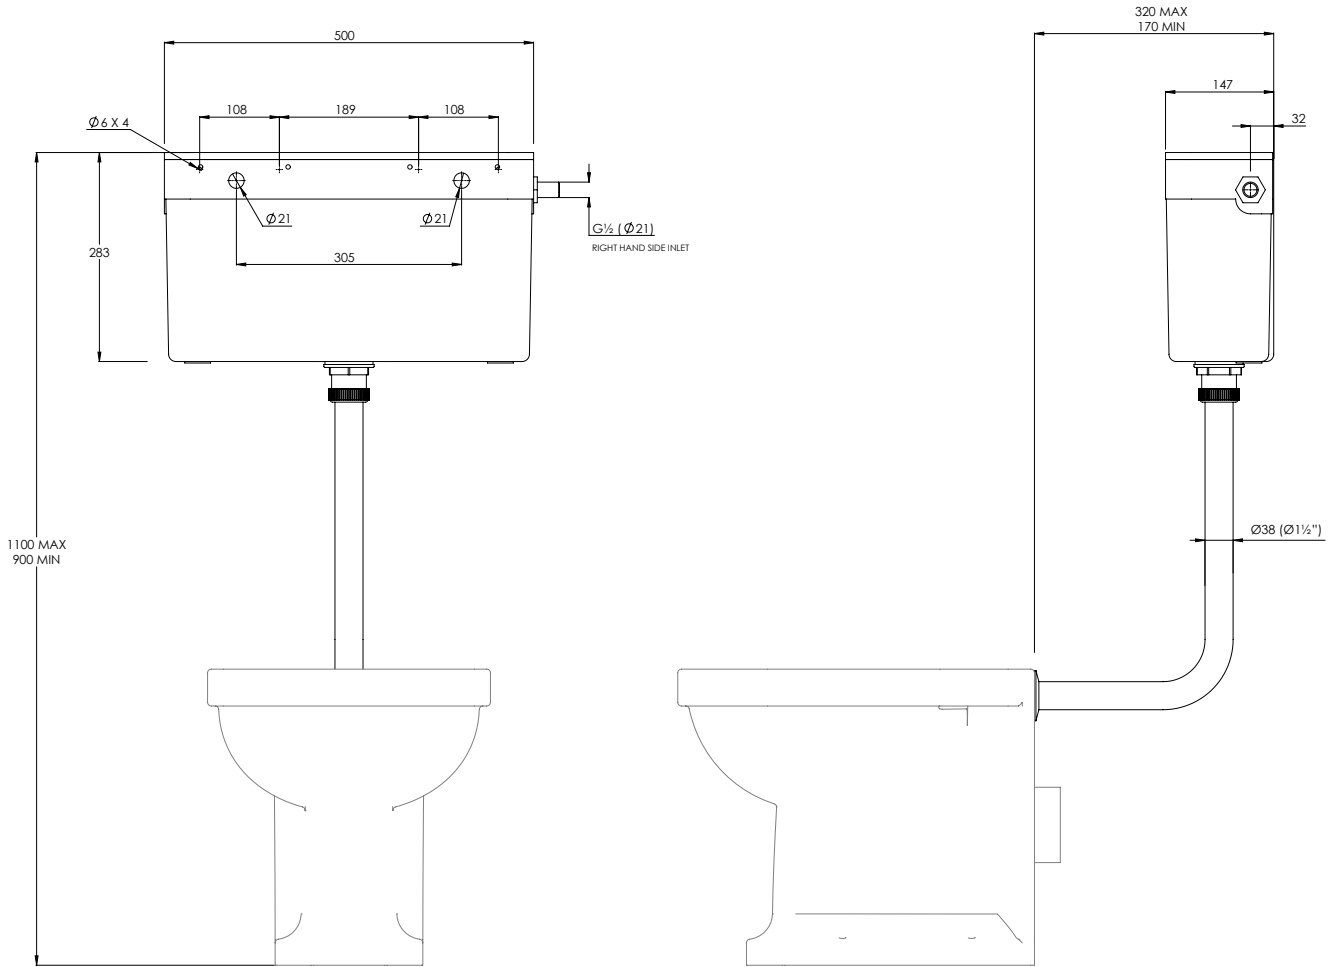

# LB7296

CONCEALED FLUSH CISTERN

## DIMENSIONAL DATA SHEET

DATE: 05/10/2021

REVISION: C

COPYRIGHT © LBIP LTD. ALL RIGHTS RESERVED

ALL SHOWN DIMENSIONS ARE IN MILLIMETERS AND ARE SUBJECT TO STANDARD CERAMIC TOLERANCES.

WE RECOMMEND THAT ANY INSTALLATION WORK BE CARRIED OUT UPON RECEIPT OF ITEM.