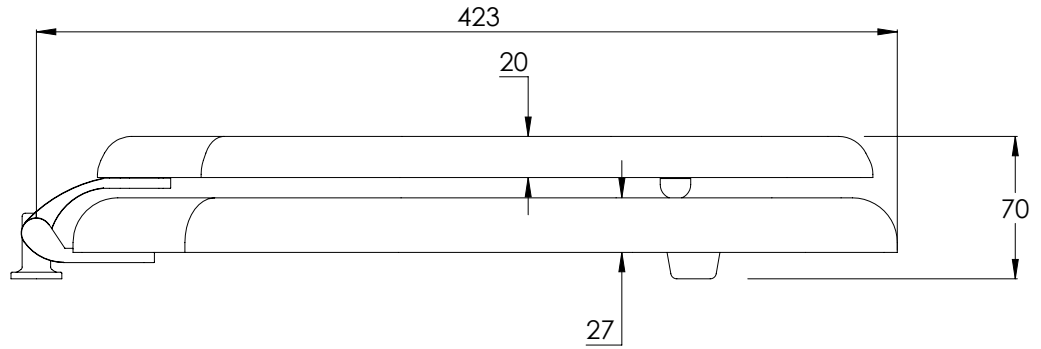

LEFROY BROOKS

IBROC HOUSE ESSEX ROAD
HODDESDON HERTS EN11 0QS UK
T: +44 (0)1992 708 316 F: +44 (0)1992 708 317

LB7242

BLACK CLASSIC LAVATORY SEAT WITH BAR HINGE

DIMENSIONAL DATA SHEET

DATE: 26/06/2019

REVISION: A

COPYRIGHT © LBIP LTD. ALL RIGHTS RESERVED

DIMENSIONS IN MILLIMETRES

WHILST EVERY EFFORT IS MADE TO ENSURE THE ACCURACY OF THESE DATA SHEETS THEY ARE SUBJECT TO CHANGE WITHOUT NOTICE AS PART OF THE COMPANY'S PRODUCT DEVELOPMENT PROCESS