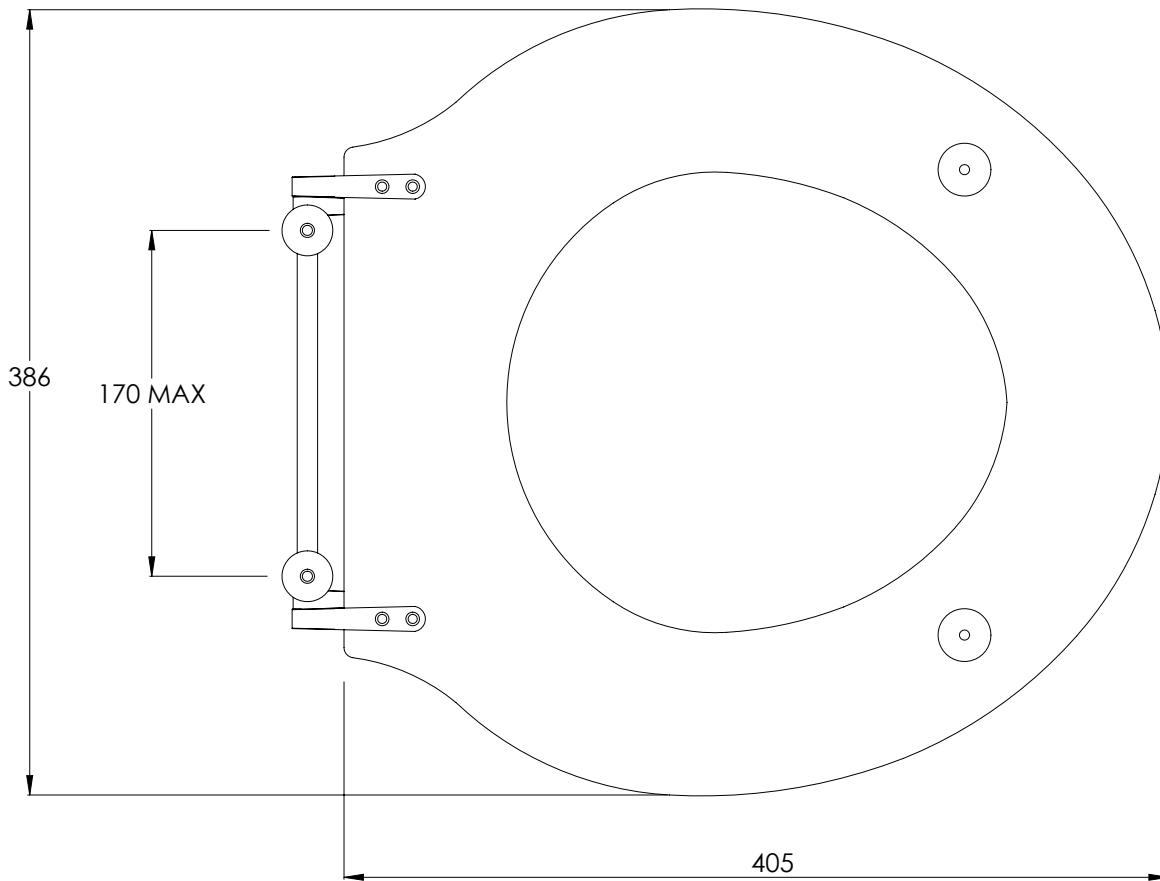

LEFROY BROOKS

IBROC HOUSE ESSEX ROAD
HODDESDON HERTS EN11 0QS UK
T: +44 (0)1992 708 316 F: +44 (0)1992 708 317

LB7242

BLACK CLASSIC LAVATORY SEAT WITH BAR HINGE

DIMENSIONAL DATA SHEET

DATE: 26/06/2019

REVISION: A

COPYRIGHT © LBIP LTD. ALL RIGHTS RESERVED

DIMENSIONS IN MILLIMETRES

WHILST EVERY EFFORT IS MADE TO ENSURE THE ACCURACY OF THESE DATA SHEETS THEY ARE SUBJECT TO CHANGE WITHOUT NOTICE AS PART OF THE COMPANY'S PRODUCT DEVELOPMENT PROCESS