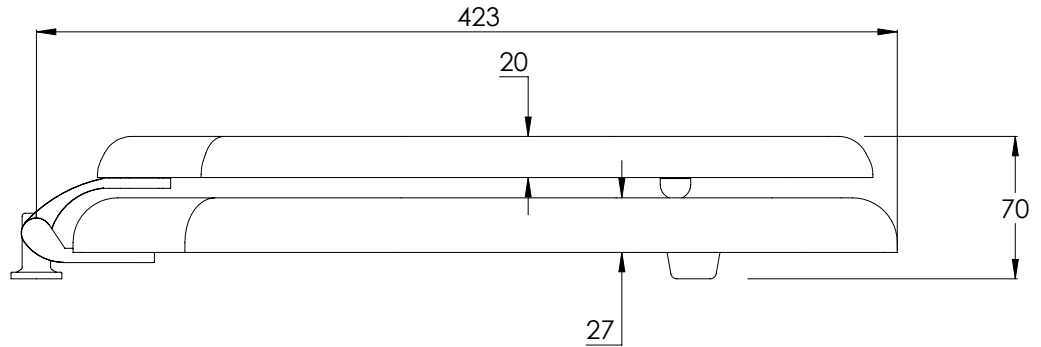

LEFROY BROOKS

IBROC HOUSE ESSEX ROAD
HODDESDON HERTS EN11 0QS UK
T: +44 (0)1992 708 316 F: +44 (0)1992 708 317

LB7241

WHITE CLASSIC LAVATORY SEAT WITH BAR HINGE

DIMENSIONAL DATA SHEET

DATE: 26/06/2019

REVISION: A

COPYRIGHT © LBIP LTD. ALL RIGHTS RESERVED

DIMENSIONS IN MILLIMETRES

WHILST EVERY EFFORT IS MADE TO ENSURE THE ACCURACY OF THESE DATA SHEETS THEY ARE SUBJECT TO CHANGE WITHOUT NOTICE AS PART OF THE COMPANY'S PRODUCT DEVELOPMENT PROCESS