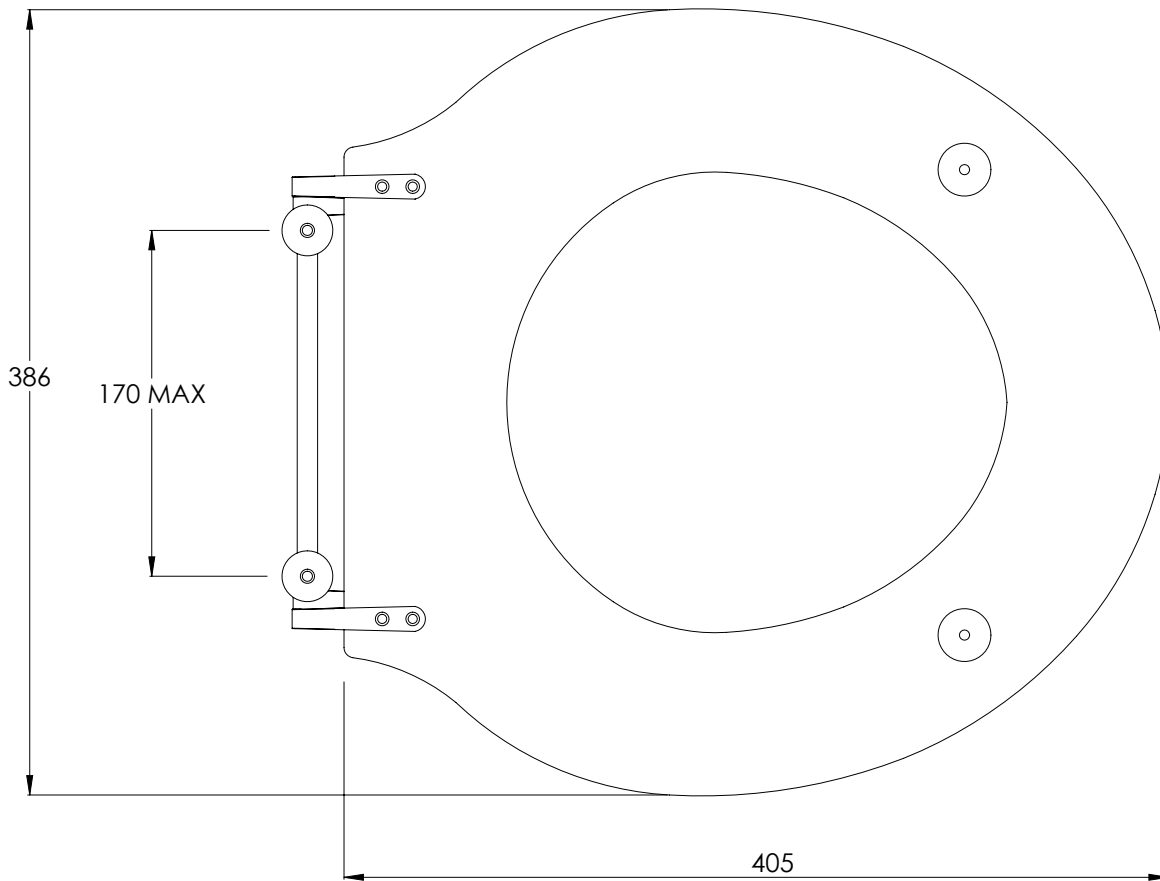

LEFROY BROOKS

IBROC HOUSE ESSEX ROAD
HODDESDON HERTS EN11 0QS UK
T: +44 (0)1992 708 316 F: +44 (0)1992 708 317

LB7241

WHITE CLASSIC LAVATORY SEAT WITH BAR HINGE

DIMENSIONAL DATA SHEET

DATE: 26/06/2019

REVISION: A

COPYRIGHT © LBIP LTD. ALL RIGHTS RESERVED

DIMENSIONS IN MILLIMETRES

WHILST EVERY EFFORT IS MADE TO ENSURE THE ACCURACY OF THESE DATA SHEETS THEY ARE SUBJECT TO CHANGE WITHOUT NOTICE AS PART OF THE COMPANY'S PRODUCT DEVELOPMENT PROCESS