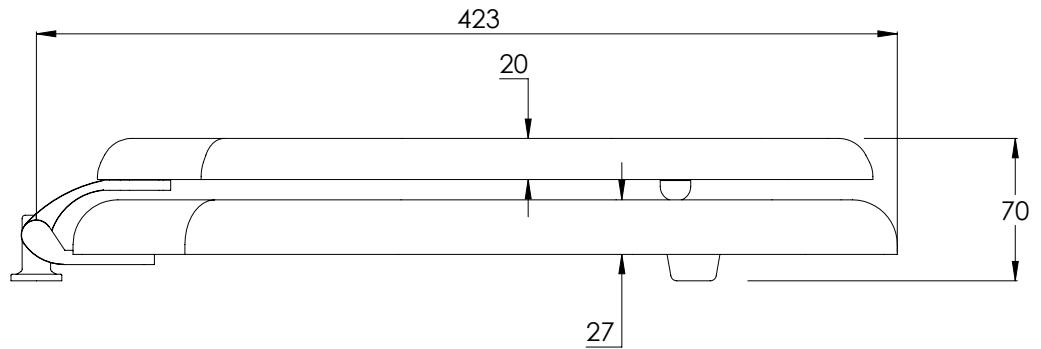

LEFROY BROOKS

IBROC HOUSE ESSEX ROAD
HODDESDON HERTS EN11 0QS UK
T: +44 (0)1992 708 316 F: +44 (0)1992 708 317

LB7240

MAHOGANY CLASSIC LAVATORY SEAT WITH BAR HINGE

DIMENSIONAL DATA SHEET

DATE: 26/06/2019

REVISION: A

COPYRIGHT © LBIP LTD. ALL RIGHTS RESERVED

DIMENSIONS IN MILLIMETRES

WHILST EVERY EFFORT IS MADE TO ENSURE THE ACCURACY OF THESE DATA SHEETS THEY ARE SUBJECT TO CHANGE WITHOUT NOTICE AS PART OF THE COMPANY'S PRODUCT DEVELOPMENT PROCESS