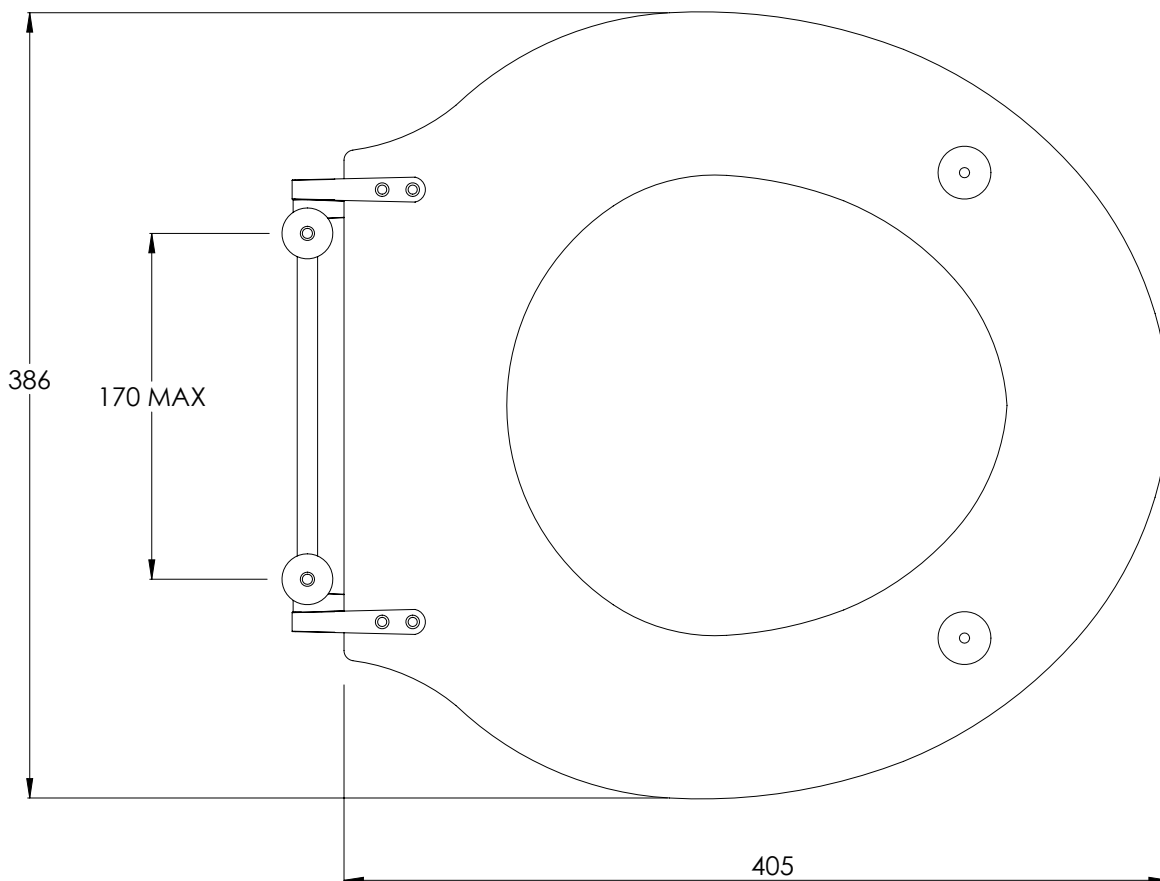

LEFROY BROOKS

IBROC HOUSE ESSEX ROAD
HODDESDON HERTS EN11 0QS UK
T: +44 (0)1992 708 316 F: +44 (0)1992 708 317

LB7240

MAHOGANY CLASSIC LAVATORY SEAT WITH BAR HINGE

DIMENSIONAL DATA SHEET

DATE: 26/06/2019

REVISION: A

COPYRIGHT © LBIP LTD. ALL RIGHTS RESERVED

DIMENSIONS IN MILLIMETRES

WHILST EVERY EFFORT IS MADE TO ENSURE THE ACCURACY OF THESE DATA SHEETS THEY ARE SUBJECT TO CHANGE WITHOUT NOTICE AS PART OF THE COMPANY'S PRODUCT DEVELOPMENT PROCESS