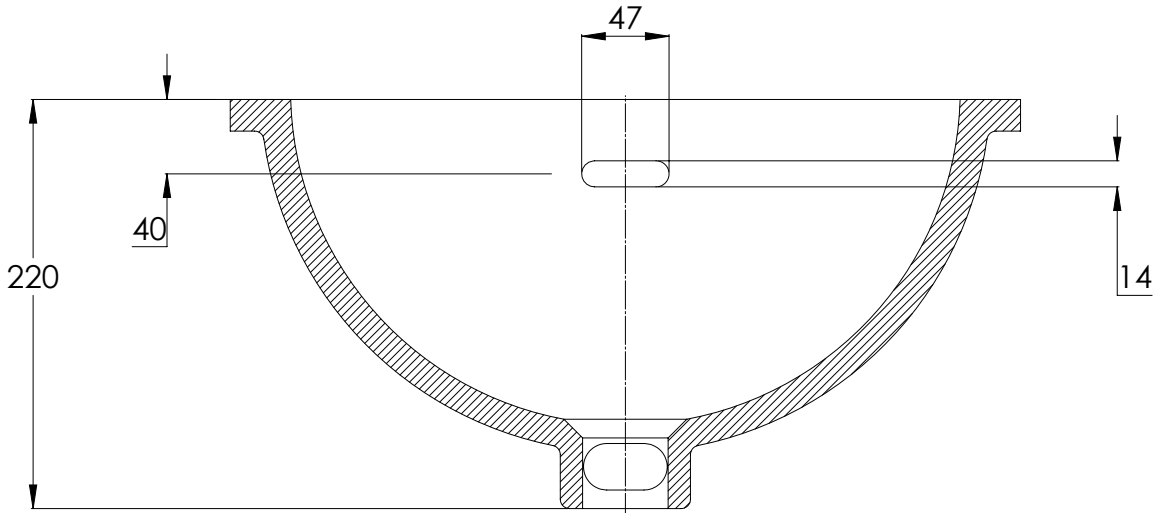

# LB7230

CLASSIC UNDERCOUNTER ROUND BASIN

DIMENSIONAL DATA SHEET

DATE: 28/06/2019

REVISION: B

SECTION A-A

ALL SHOWN DIMENSIONS ARE IN MILLIMETERS AND ARE SUBJECT TO STANDARD CERAMIC TOLERANCES.

WE RECOMMEND THAT ANY INSTALLATION WORK BE CARRIED OUT UPON RECEIPT OF ITEM.