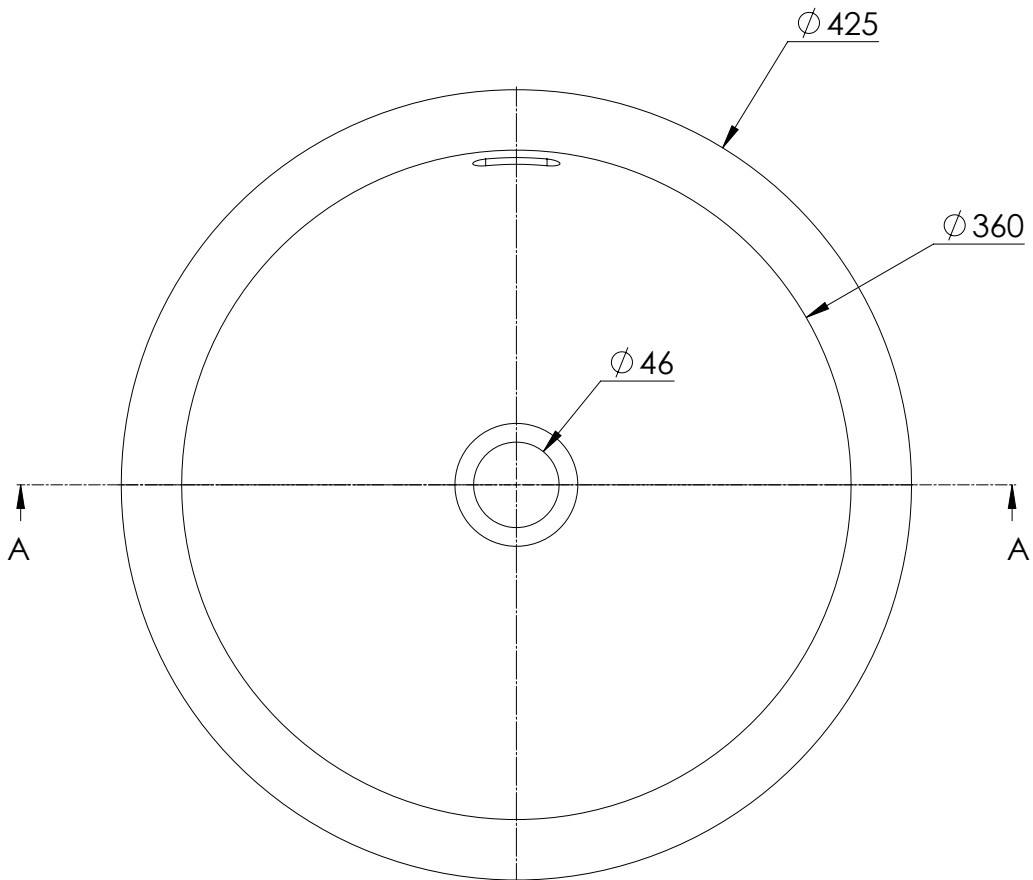

# LB7230

CLASSIC UNDERCOUNTER ROUND BASIN

DIMENSIONAL DATA SHEET

DATE: 28/06/2019

REVISION: B

SECTION A-A

ALL SHOWN DIMENSIONS ARE IN MILLIMETERS AND ARE SUBJECT TO STANDARD CERAMIC TOLERANCES.

WE RECOMMEND THAT ANY INSTALLATION WORK BE CARRIED OUT UPON RECEIPT OF ITEM.