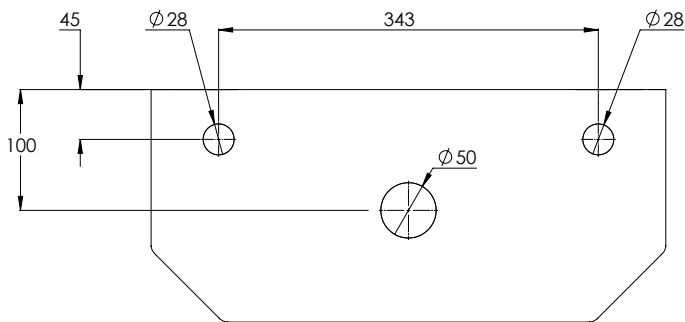

LEFROY BROOKS

IBROC HOUSE ESSEX ROAD
HODDESDON HERTS EN11 0QS UK
T: +44 (0)1992 708 316 F: +44 (0)1992 708 317

LB7208

CLASSIC CLOSE COUPLED CISTERN TANK

DIMENSIONAL DATA SHEET

DATE: 17/10/19

REVISION: A

COPYRIGHT © LBIP LTD. ALL RIGHTS RESERVED

ALL SHOWN DIMENSIONS ARE IN MILLIMETERS AND ARE SUBJECT TO STANDARD CERAMIC TOLERANCES.

WE RECOMMEND THAT ANY INSTALLATION WORK BE CARRIED OUT UPON RECEIPT OF ITEM.

WHILST EVERY EFFORT IS MADE TO ENSURE THE ACCURACY OF THESE DATA SHEETS THEY ARE SUBJECT TO CHANGE WITHOUT NOTICE AS PART OF THE COMPANY'S PRODUCT DEVELOPMENT PROCESS