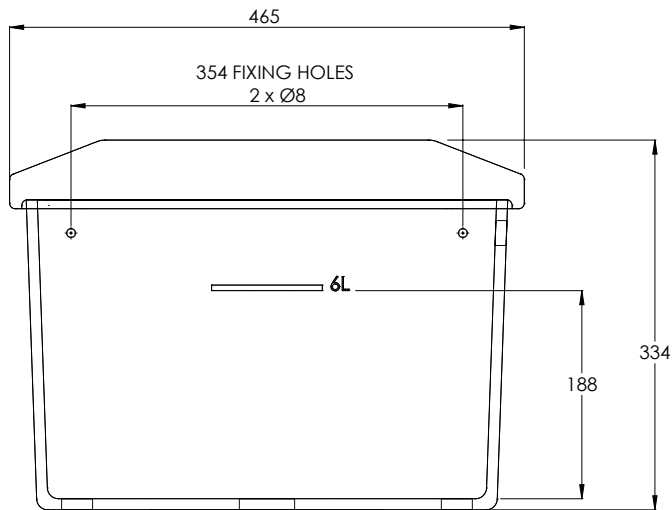

LEFROY BROOKS

IBROC HOUSE ESSEX ROAD
HODDESDON HERTS EN11 0QS UK
T: +44 (0)1992 708 316 F: +44 (0)1992 708 317

LB7208

CLASSIC CLOSE COUPLED CISTERN TANK

DIMENSIONAL DATA SHEET

DATE: 17/10/19

REVISION: A

COPYRIGHT © LBIP LTD. ALL RIGHTS RESERVED

ALL SHOWN DIMENSIONS ARE IN MILLIMETERS AND ARE SUBJECT TO STANDARD CERAMIC TOLERANCES.

WE RECOMMEND THAT ANY INSTALLATION WORK BE CARRIED OUT UPON RECEIPT OF ITEM.

WHILST EVERY EFFORT IS MADE TO ENSURE THE ACCURACY OF THESE DATA SHEETS THEY ARE SUBJECT TO CHANGE WITHOUT NOTICE AS PART OF THE COMPANY'S PRODUCT DEVELOPMENT PROCESS