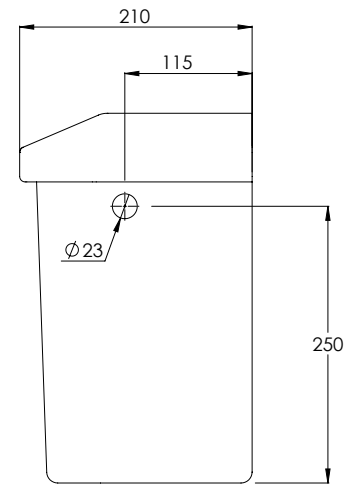

LEFROY BROOKS

IBROC HOUSE ESSEX ROAD
HODDESDON HERTS EN11 0QS UK
T: +44 (0)1992 708 316 F: +44 (0)1992 708 317

LB7208

CLASSIC CLOSE COUPLED CISTERN TANK

DIMENSIONAL DATA SHEET

DATE: 17/10/19

REVISION: A

COPYRIGHT © LBIP LTD. ALL RIGHTS RESERVED

ALL SHOWN DIMENSIONS ARE IN MILLIMETERS AND ARE SUBJECT TO STANDARD CERAMIC TOLERANCES.

WE RECOMMEND THAT ANY INSTALLATION WORK BE CARRIED OUT UPON RECEIPT OF ITEM.

WHILST EVERY EFFORT IS MADE TO ENSURE THE ACCURACY OF THESE DATA SHEETS THEY ARE SUBJECT TO CHANGE WITHOUT NOTICE AS PART OF THE COMPANY'S PRODUCT DEVELOPMENT PROCESS