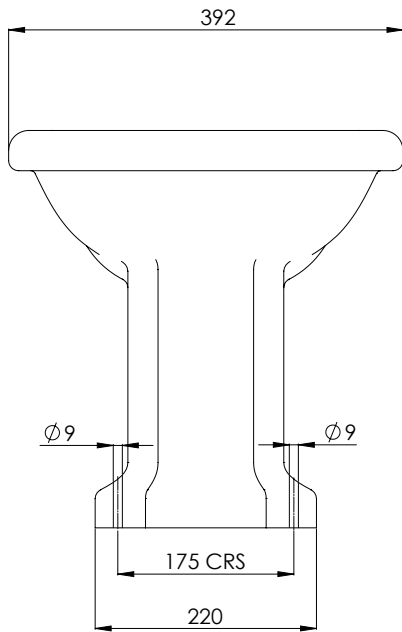

LEFROY BROOKS

IBROC HOUSE ESSEX ROAD
HODDESDON HERTS EN11 0QS UK
T: +44 (0)1992 708 316 F: +44 (0)1992 708 317

LB7205

CLASSIC ONE HOLE BIDET

DIMENSIONAL DATA SHEET

DATE: 05/07/2019

REVISION: B

COPYRIGHT © LBIP LTD. ALL RIGHTS RESERVED

ALL SHOWN DIMENSIONS ARE IN MILLIMETERS AND ARE SUBJECT TO STANDARD CERAMIC TOLERANCES.

WE RECOMMEND THAT ANY INSTALLATION WORK BE CARRIED OUT UPON RECEIPT OF ITEM.

WHILST EVERY EFFORT IS MADE TO ENSURE THE ACCURACY OF THESE DATA SHEETS THEY ARE SUBJECT TO CHANGE WITHOUT NOTICE AS PART OF THE COMPANY'S PRODUCT DEVELOPMENT PROCESS