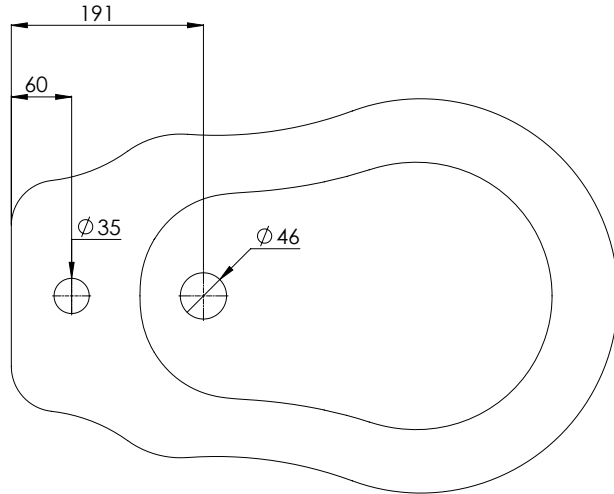

LEFROY BROOKS

IBROC HOUSE ESSEX ROAD
HODDESDON HERTS EN11 0QS UK
T: +44 (0)1992 708 316 F: +44 (0)1992 708 317

LB7205

CLASSIC ONE HOLE BIDET

DIMENSIONAL DATA SHEET

DATE: 05/07/2019

REVISION: B

COPYRIGHT © LBIP LTD. ALL RIGHTS RESERVED

ALL SHOWN DIMENSIONS ARE IN MILLIMETERS AND ARE SUBJECT TO STANDARD CERAMIC TOLERANCES.

WE RECOMMEND THAT ANY INSTALLATION WORK BE CARRIED OUT UPON RECEIPT OF ITEM.

WHILST EVERY EFFORT IS MADE TO ENSURE THE ACCURACY OF THESE DATA SHEETS THEY ARE SUBJECT TO CHANGE WITHOUT NOTICE AS PART OF THE COMPANY'S PRODUCT DEVELOPMENT PROCESS