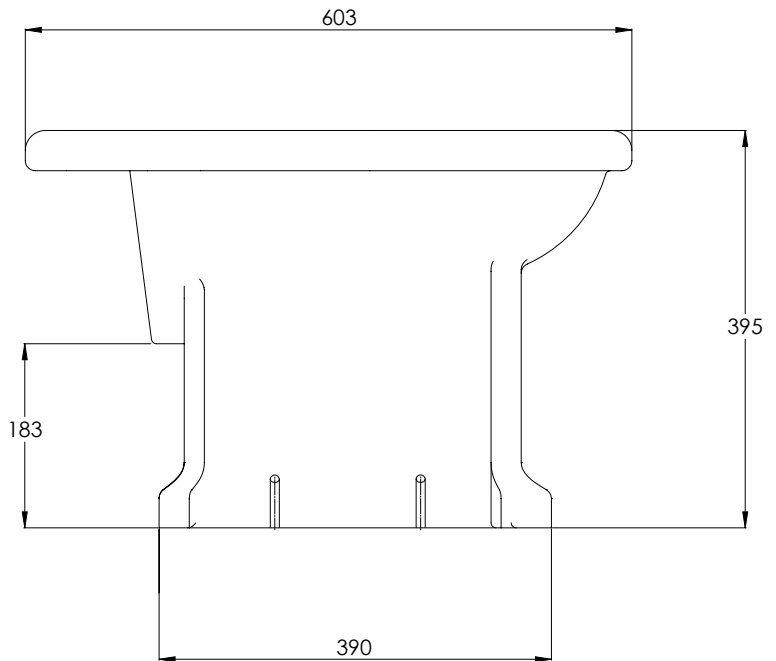

LEFROY BROOKS

IBROC HOUSE ESSEX ROAD
HODDESDON HERTS EN11 0QS UK
T: +44 (0)1992 708 316 F: +44 (0)1992 708 317

LB7205

CLASSIC ONE HOLE BIDET

DIMENSIONAL DATA SHEET

DATE: 05/07/2019

REVISION: B

COPYRIGHT © LBIP LTD. ALL RIGHTS RESERVED

ALL SHOWN DIMENSIONS ARE IN MILLIMETERS AND ARE SUBJECT TO STANDARD CERAMIC TOLERANCES.

WE RECOMMEND THAT ANY INSTALLATION WORK BE CARRIED OUT UPON RECEIPT OF ITEM.

WHILST EVERY EFFORT IS MADE TO ENSURE THE ACCURACY OF THESE DATA SHEETS THEY ARE SUBJECT TO CHANGE WITHOUT NOTICE AS PART OF THE COMPANY'S PRODUCT DEVELOPMENT PROCESS