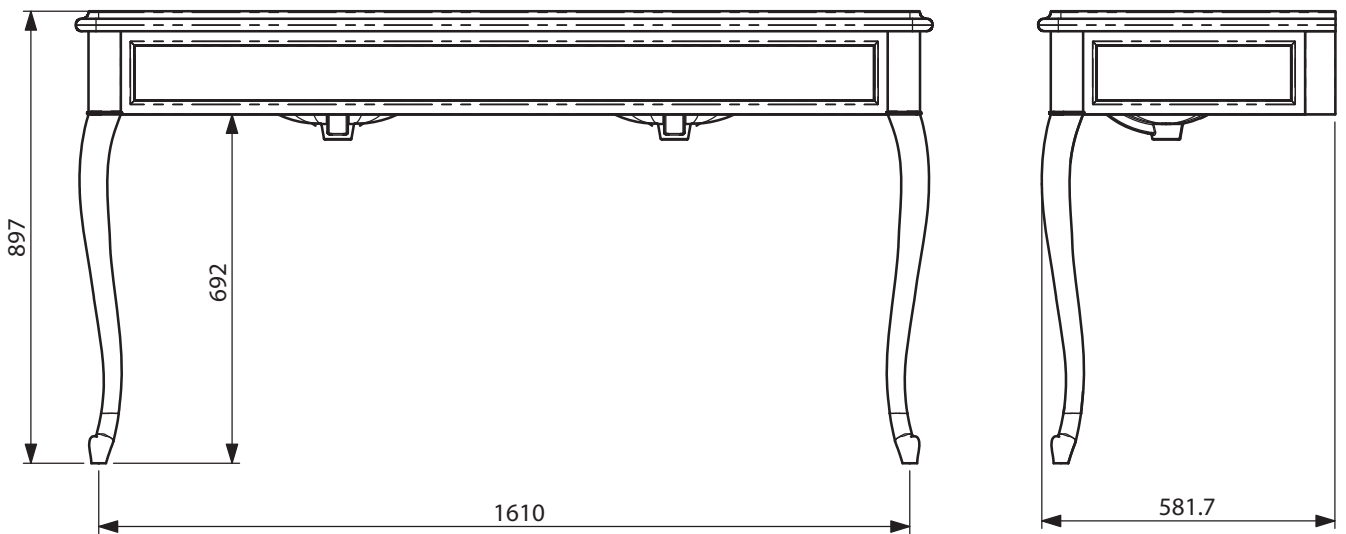

LEFROY BROOKS

IBROC HOUSE ESSEX ROAD
HODDESDON HERTS EN11 0QS UK
T: +44 (0)1992 708 316 F: +44 (0)1992 708 317

LB 6435 WH & BK

LA CHAPELLE TWIN BATHROOM CONSOLE
INCL. LB 7220 UNDER-MOUNT BASINS

DIMENSIONAL DATA SHEET

DATE: 26. FEBRUARY 2015

No: ISSUE A

COPYRIGHT © LBP LIMITED. ALL RIGHTS RESERVED

DIMENSIONS IN MILLIMETRES

WHILST EVERY EFFORT IS MADE TO ENSURE THE ACCURACY OF THESE DATA SHEETS THEY ARE SUBJECT TO CHANGE WITHOUT NOTICE AS PART OF THE COMPANY'S PRODUCT DEVELOPMENT PROCESS