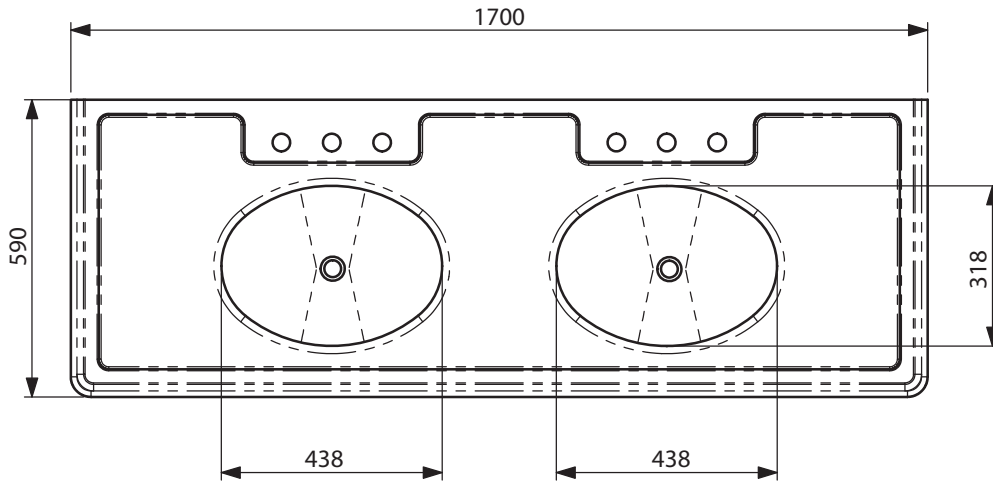

LEFROY BROOKS

IBROC HOUSE ESSEX ROAD
HODDESDON HERTS EN11 0QS UK
T: +44 (0)1992 708 316 F: +44 (0)1992 708 317

LB 6435 WH & BK

LA CHAPELLE TWIN BATHROOM CONSOLE
INCL. LB 7220 UNDER-MOUNT BASINS

DIMENSIONAL DATA SHEET

DATE: 26. FEBRUARY 2015

No: ISSUE A

COPYRIGHT © LBP LIMITED. ALL RIGHTS RESERVED

DIMENSIONS IN MILLIMETRES

WHILST EVERY EFFORT IS MADE TO ENSURE THE ACCURACY OF THESE DATA SHEETS THEY ARE SUBJECT TO CHANGE WITHOUT NOTICE AS PART OF THE COMPANY'S PRODUCT DEVELOPMENT PROCESS