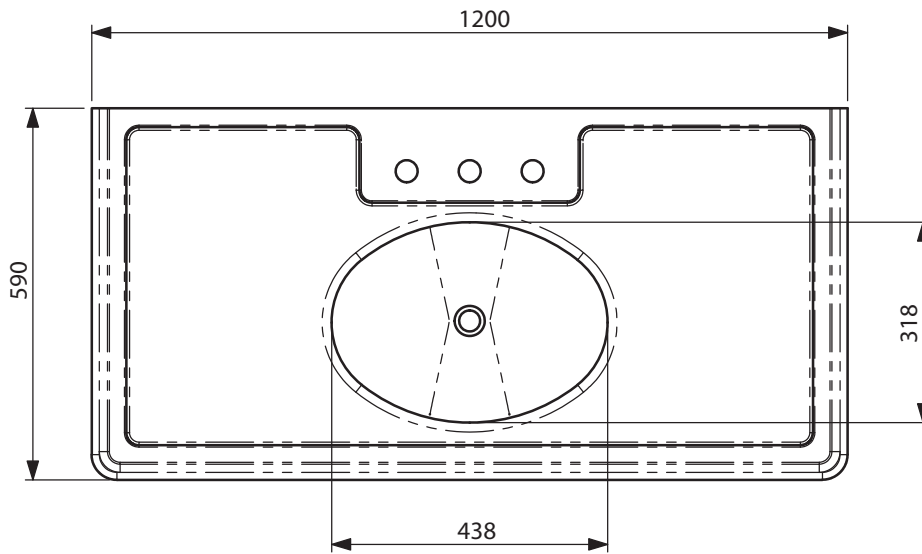

**LEFROY BROOKS**

IBROC HOUSE ESSEX ROAD  
HODDESDON HERTS EN11 0QS UK  
T: +44 (0)1992 708 316 F: +44 (0)1992 708 317

**LB 6335 WH & BK**

LA CHAPELLE BATHROOM CONSOLE  
INCL. LB 7220 UNDER-MOUNT BASIN

**DIMENSIONAL DATA SHEET**

DATE: 26. FEBRUARY 2015

No: ISSUE A

COPYRIGHT © LBP LIMITED. ALL RIGHTS RESERVED

DIMENSIONS IN MILLIMETRES

WHILST EVERY EFFORT IS MADE TO ENSURE THE ACCURACY OF THESE DATA SHEETS THEY ARE SUBJECT TO CHANGE WITHOUT NOTICE AS PART OF THE COMPANY'S PRODUCT DEVELOPMENT PROCESS