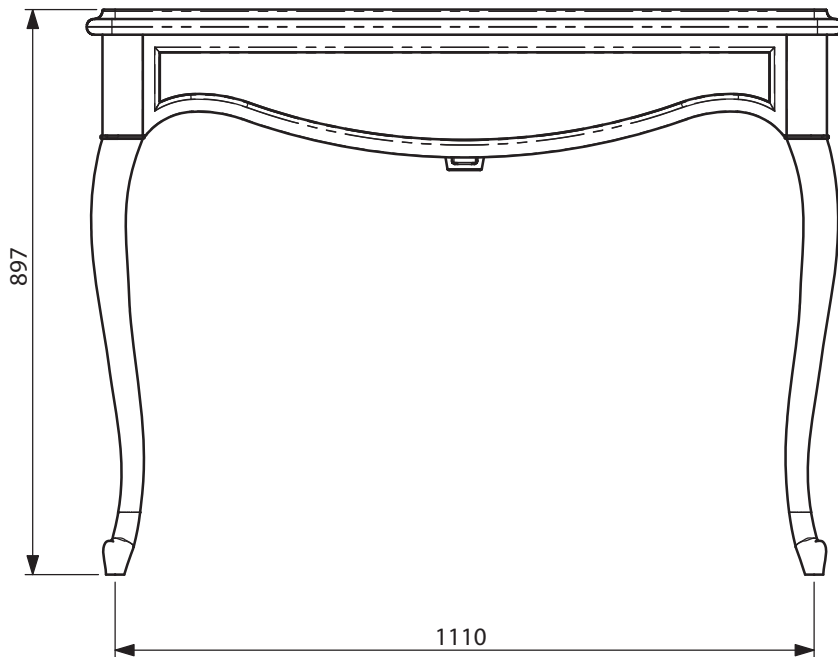

**LEFROY BROOKS**

IBROC HOUSE ESSEX ROAD  
HODDESDON HERTS EN11 0QS UK  
T: +44 (0)1992 708 316 F: +44 (0)1992 708 317

**LB 6335 WH & BK**

LA CHAPELLE BATHROOM CONSOLE  
INCL. LB 7220 UNDER-MOUNT BASIN

**DIMENSIONAL DATA SHEET**

DATE: 26. FEBRUARY 2015

No: ISSUE A

COPYRIGHT © LBP LIMITED. ALL RIGHTS RESERVED

DIMENSIONS IN MILLIMETRES

WHILST EVERY EFFORT IS MADE TO ENSURE THE ACCURACY OF THESE DATA SHEETS THEY ARE SUBJECT TO CHANGE WITHOUT NOTICE AS PART OF THE COMPANY'S PRODUCT DEVELOPMENT PROCESS