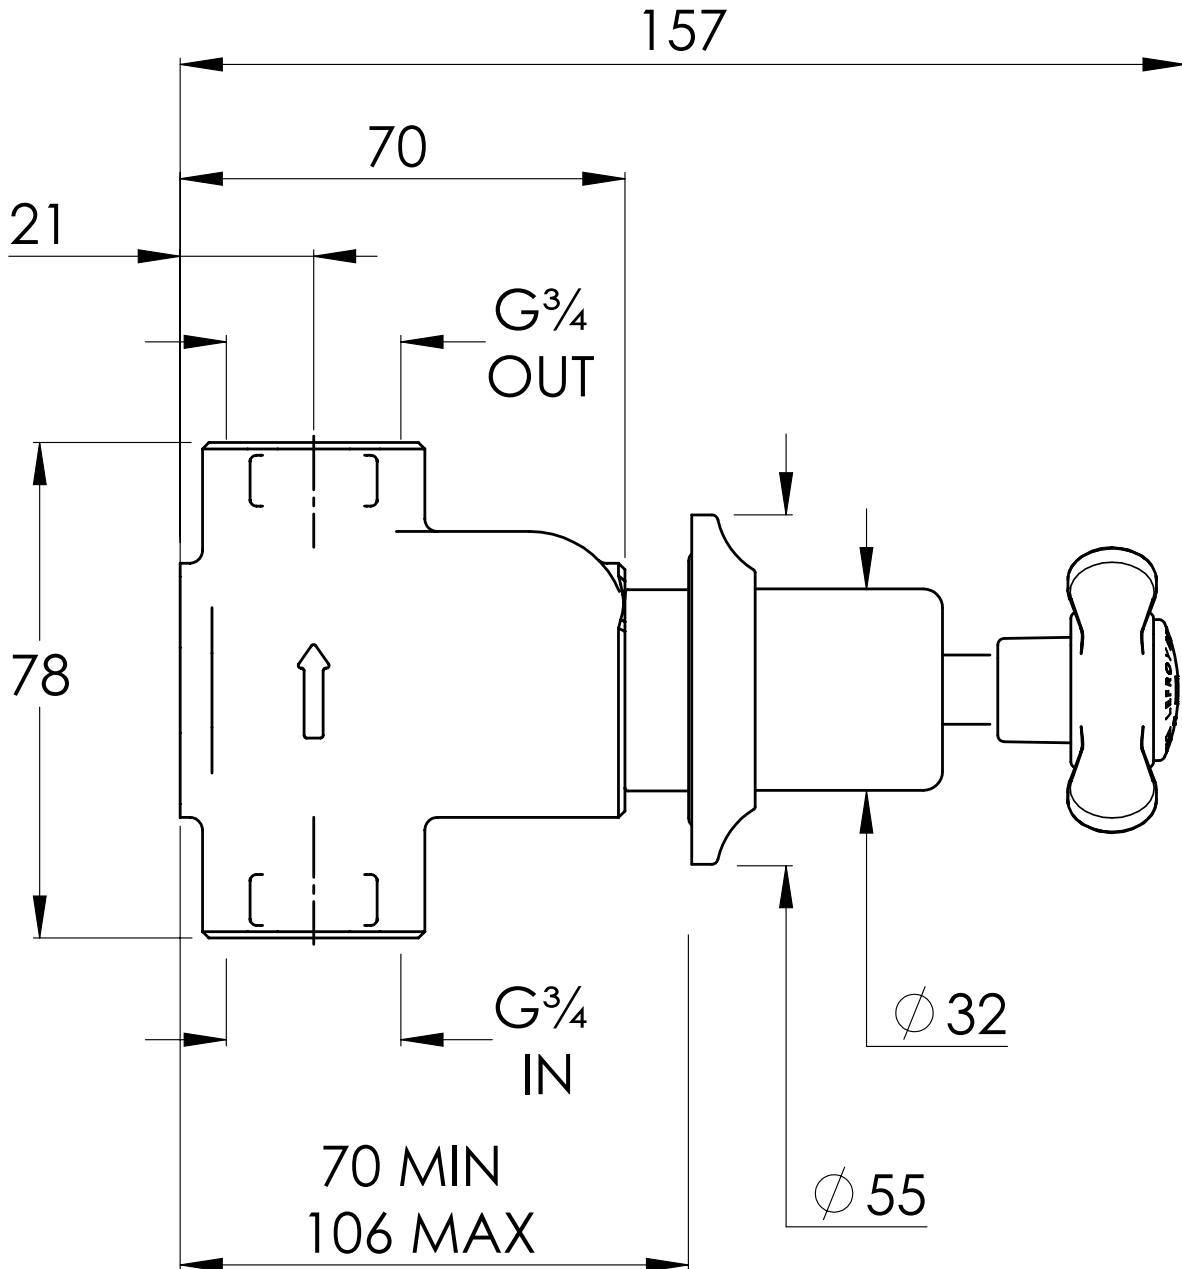

LEFROY BROOKS

IBROC HOUSE ESSEX ROAD
HODDESDON HERTS EN11 0QS UK
T: +44 (0)1992 708 316 F: +44 (0)1992 708 317

LB5000

CLASSIC FLOW CONTROL VALVE

DIMENSIONAL DATA SHEET

DATE: 26/04/2024

REVISION: C

COPYRIGHT © LBIP LTD. ALL RIGHTS RESERVED

DIMENSIONS IN MILLIMETRES

WHILST EVERY EFFORT IS MADE TO ENSURE THE ACCURACY OF THESE DATA SHEETS THEY ARE SUBJECT TO CHANGE WITHOUT NOTICE AS PART OF THE COMPANY'S PRODUCT DEVELOPMENT PROCESS