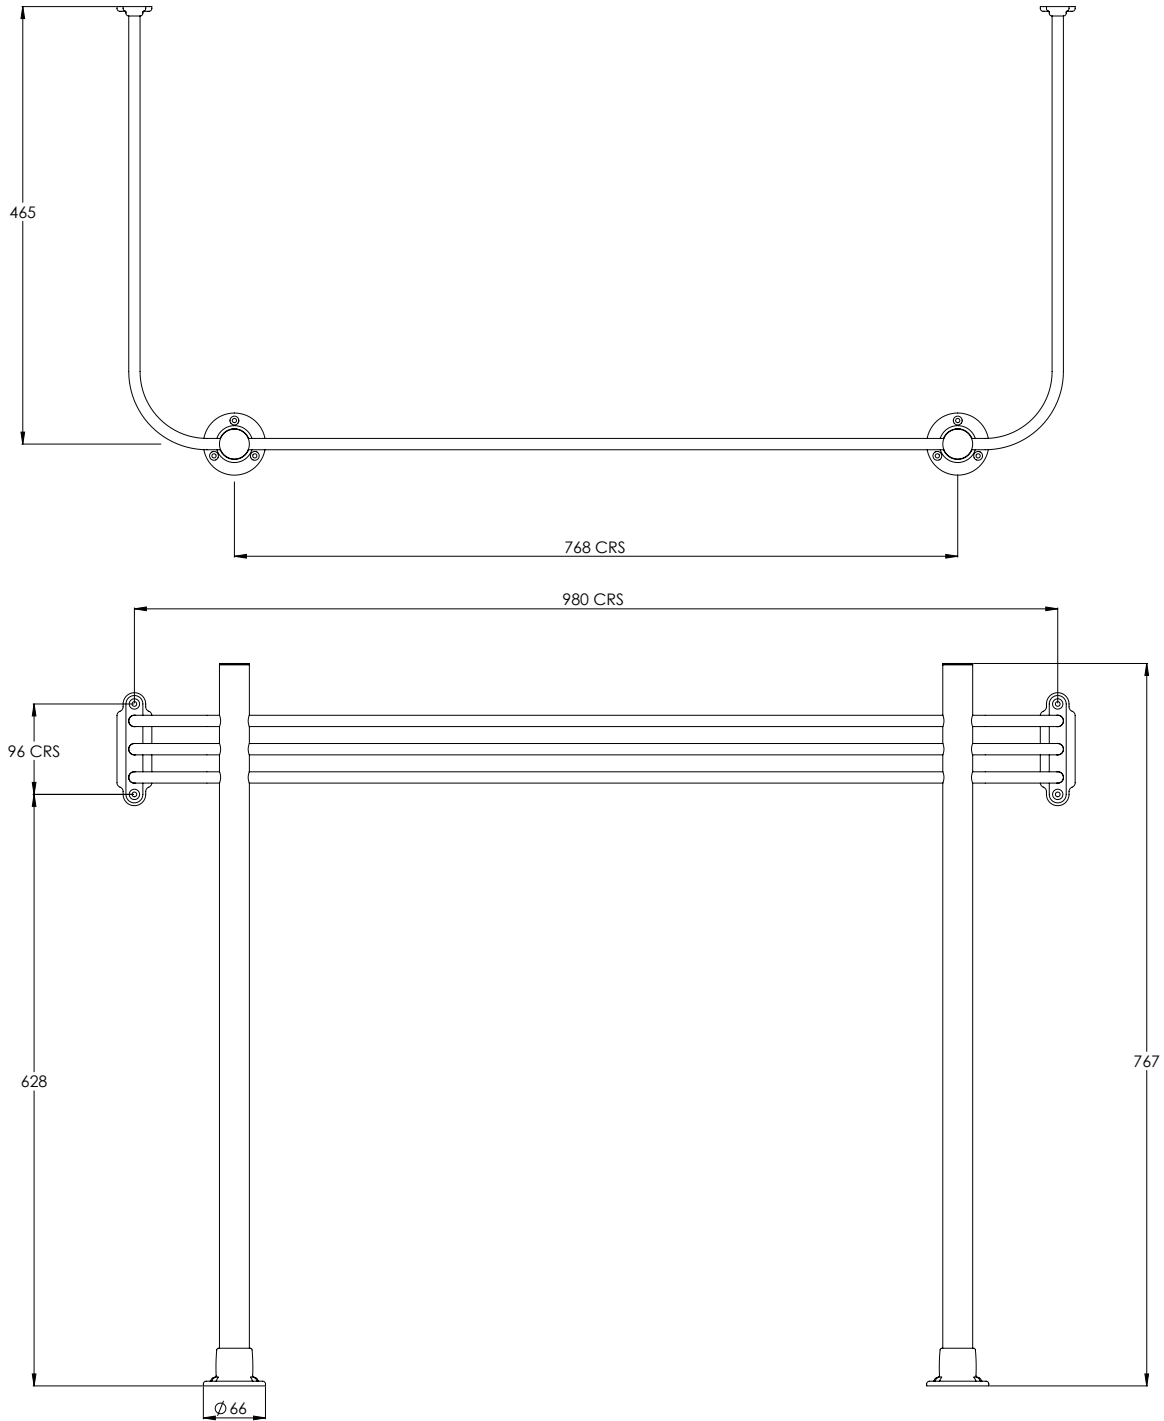

LEFROY BROOKS

IBROC HOUSE ESSEX ROAD
HODDESDON HERTS EN11 0QS UK
T: +44 (0)1992 708 316 F: +44 (0)1992 708 317

LB4972

BELLE AIRE TUBULAR CONSOLE BASIN STAND
(100CM)

DIMENSIONAL DATA SHEET

DATE: 03/06/2019

REVISION: C

COPYRIGHT © LBIP LTD. ALL RIGHTS RESERVED

DIMENSIONS IN MILLIMETRES

WHILST EVERY EFFORT IS MADE TO ENSURE THE ACCURACY OF THESE DATA SHEETS THEY ARE SUBJECT TO CHANGE WITHOUT NOTICE AS PART OF THE COMPANY'S PRODUCT DEVELOPMENT PROCESS