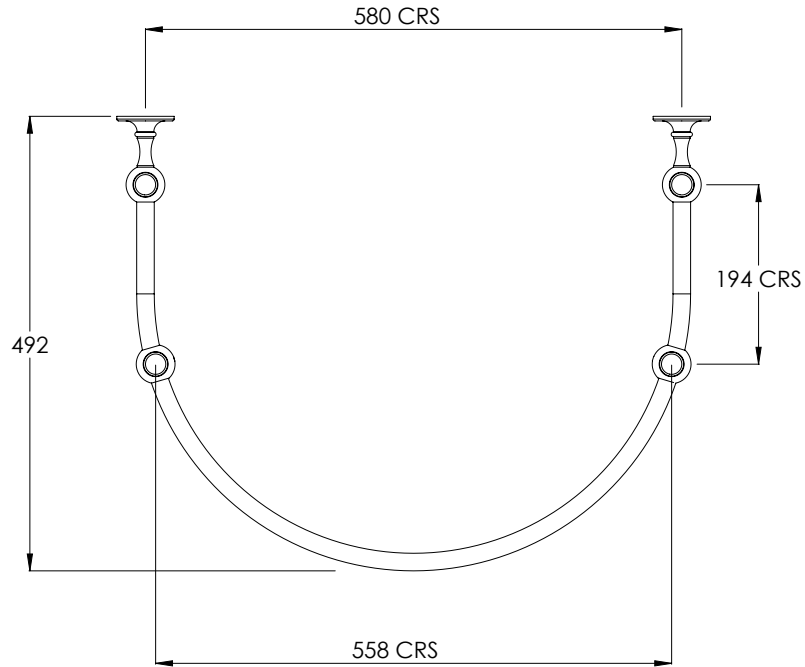

LEFROY BROOKS

IBROC HOUSE ESSEX ROAD
HODDESDON HERTS EN11 0QS UK
T: +44 (0)1992 708 316 F: +44 (0)1992 708 317

LB4970

BALL-JOINTED STAND FOR LISSA DOON BASIN

DIMENSIONAL DATA SHEET

DATE: 29/05/2019

REVISION: B

COPYRIGHT © LBIP LTD. ALL RIGHTS RESERVED

DIMENSIONS IN MILLIMETRES

WHILST EVERY EFFORT IS MADE TO ENSURE THE ACCURACY OF THESE DATA SHEETS THEY ARE SUBJECT TO CHANGE WITHOUT NOTICE AS PART OF THE COMPANY'S PRODUCT DEVELOPMENT PROCESS