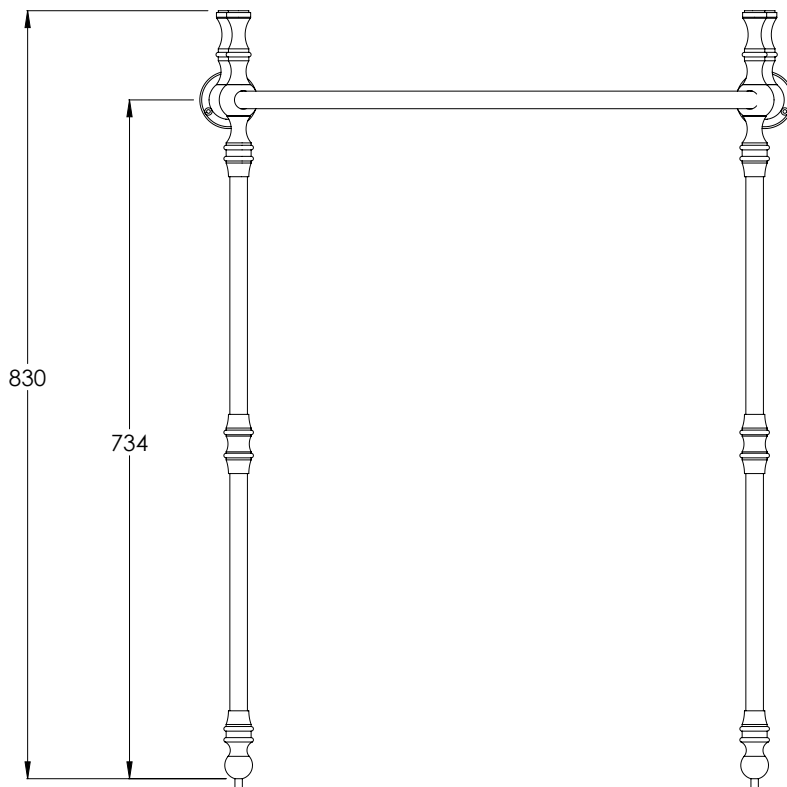

LEFROY BROOKS

IBROC HOUSE ESSEX ROAD
HODDESDON HERTS EN11 0QS UK
T: +44 (0)1992 708 316 F: +44 (0)1992 708 317

LB4970

BALL-JOINTED STAND FOR LISSA DOON BASIN

DIMENSIONAL DATA SHEET

DATE: 29/05/2019

REVISION: B

COPYRIGHT © LBIP LTD. ALL RIGHTS RESERVED

DIMENSIONS IN MILLIMETRES

WHILST EVERY EFFORT IS MADE TO ENSURE THE ACCURACY OF THESE DATA SHEETS THEY ARE SUBJECT TO CHANGE WITHOUT NOTICE AS PART OF THE COMPANY'S PRODUCT DEVELOPMENT PROCESS