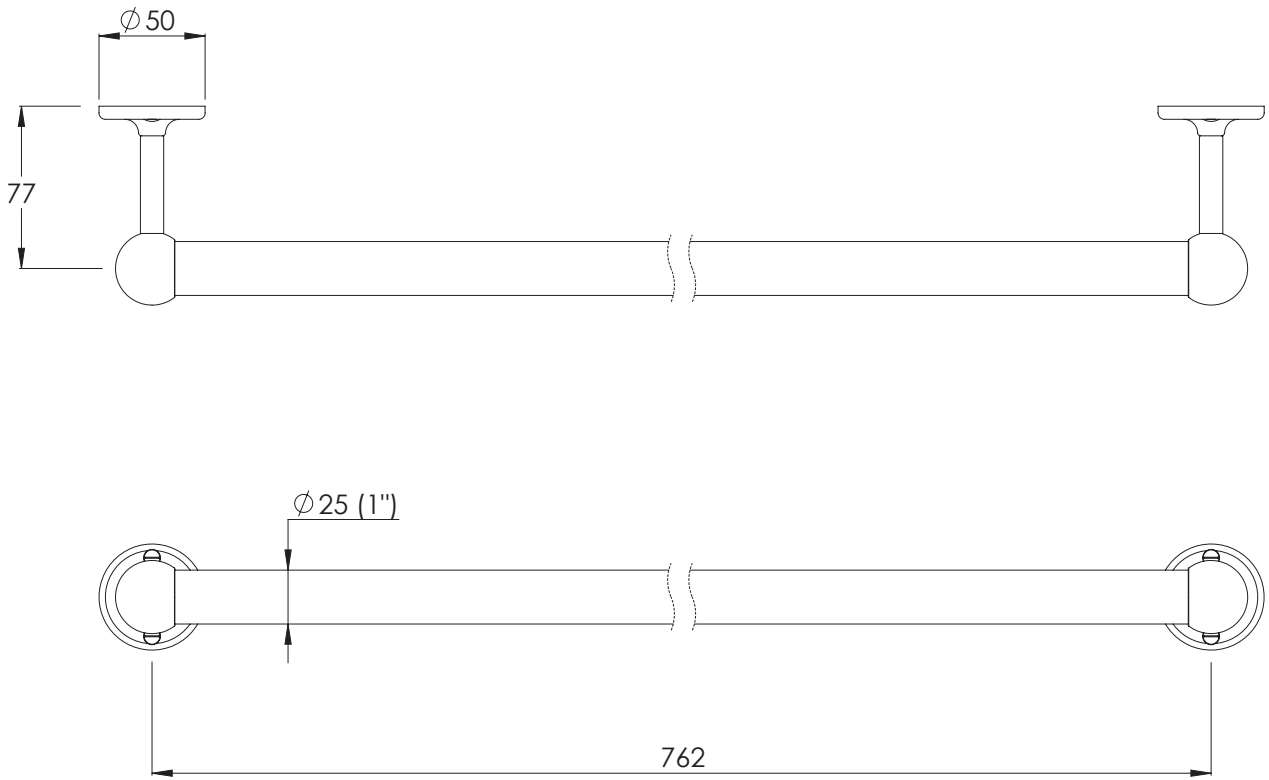

# LB4962

EDWARDIAN LARGE BORE TOWEL RAIL (30" LONG)

DIMENSIONAL DATA SHEET

DATE: 10/06/2019

REVISION: C

COPYRIGHT © LBIP LTD. ALL RIGHTS RESERVED

DIMENSIONS IN MILLIMETRES

WHILST EVERY EFFORT IS MADE TO ENSURE THE ACCURACY OF THESE DATA SHEETS THEY ARE SUBJECT TO CHANGE WITHOUT NOTICE AS PART OF THE COMPANY'S PRODUCT DEVELOPMENT PROCESS