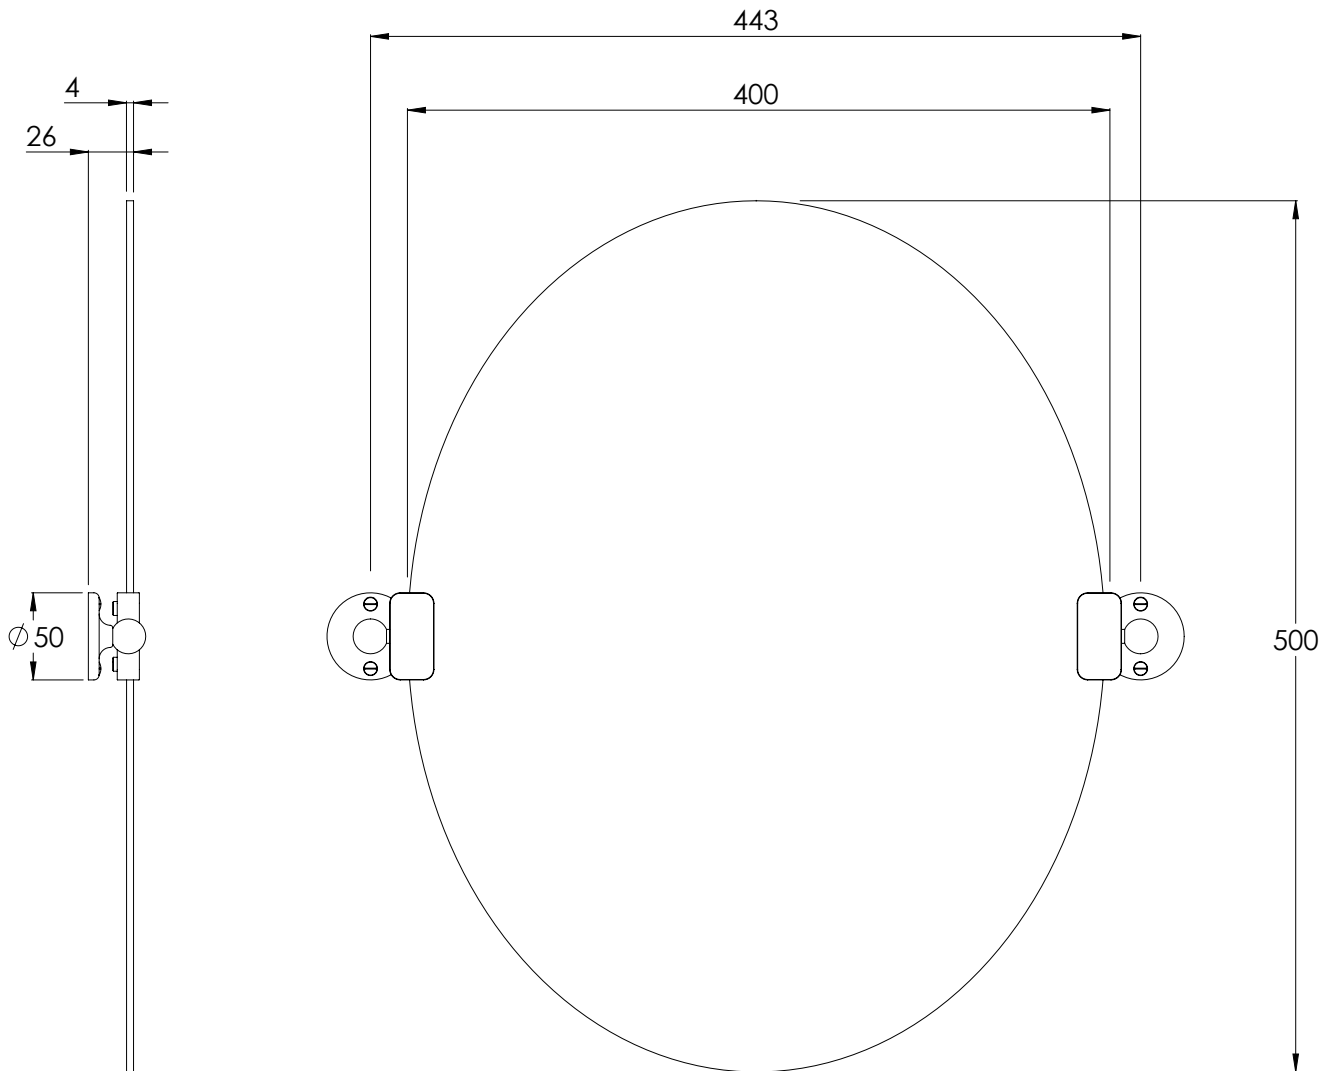

**LEFROY BROOKS**

IBROC HOUSE ESSEX ROAD  
HODDESDON HERTS EN11 0QS UK  
T: +44 (0)1992 708 316 F: +44 (0)1992 708 317

**LB4961**

EDWARDIAN OVAL TILTING MIRROR

DIMENSIONAL DATA SHEET

DATE: 23/05/2019

REVISION: B

COPYRIGHT © LBIP LTD. ALL RIGHTS RESERVED

DIMENSIONS IN MILLIMETRES

WHILST EVERY EFFORT IS MADE TO ENSURE THE ACCURACY OF THESE DATA SHEETS THEY ARE SUBJECT TO CHANGE WITHOUT NOTICE AS PART OF THE COMPANY'S PRODUCT DEVELOPMENT PROCESS