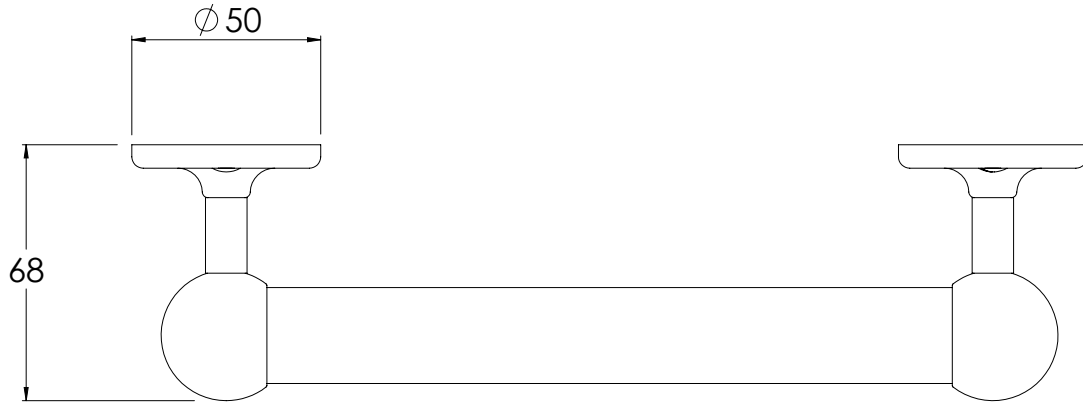

# LB4952

EDWARDIAN GRAB BAR

DIMENSIONAL DATA SHEET

DATE: 20/05/2019

REVISION: B

COPYRIGHT © LBIP LTD. ALL RIGHTS RESERVED

DIMENSIONS IN MILLIMETRES

WHILST EVERY EFFORT IS MADE TO ENSURE THE ACCURACY OF THESE DATA SHEETS THEY ARE SUBJECT TO CHANGE WITHOUT NOTICE AS PART OF THE COMPANY'S PRODUCT DEVELOPMENT PROCESS