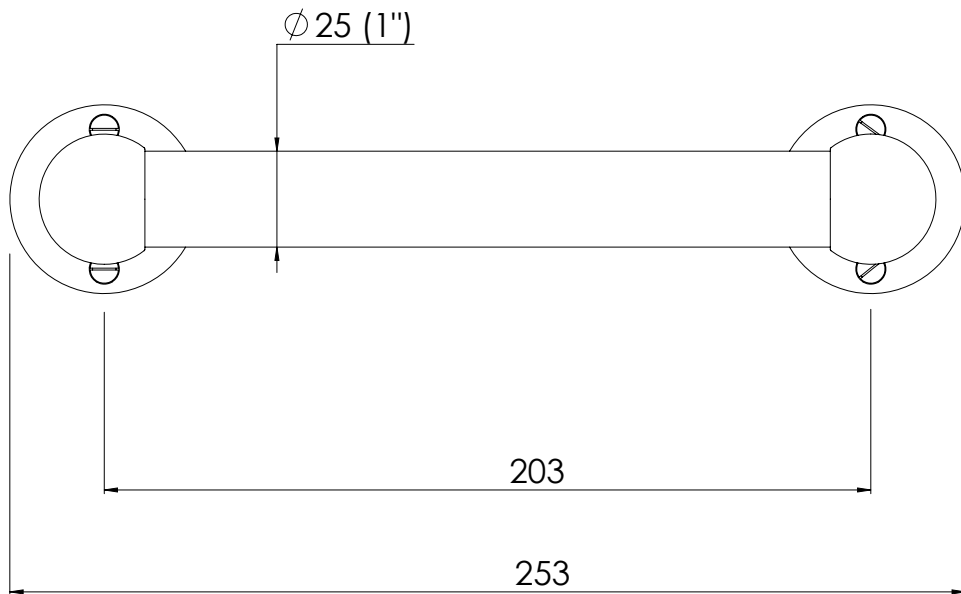

# LB4952

EDWARDIAN GRAB BAR

DIMENSIONAL DATA SHEET

DATE: 20/05/2019

REVISION: B

COPYRIGHT © LBIP LTD. ALL RIGHTS RESERVED

DIMENSIONS IN MILLIMETRES

WHILST EVERY EFFORT IS MADE TO ENSURE THE ACCURACY OF THESE DATA SHEETS THEY ARE SUBJECT TO CHANGE WITHOUT NOTICE AS PART OF THE COMPANY'S PRODUCT DEVELOPMENT PROCESS