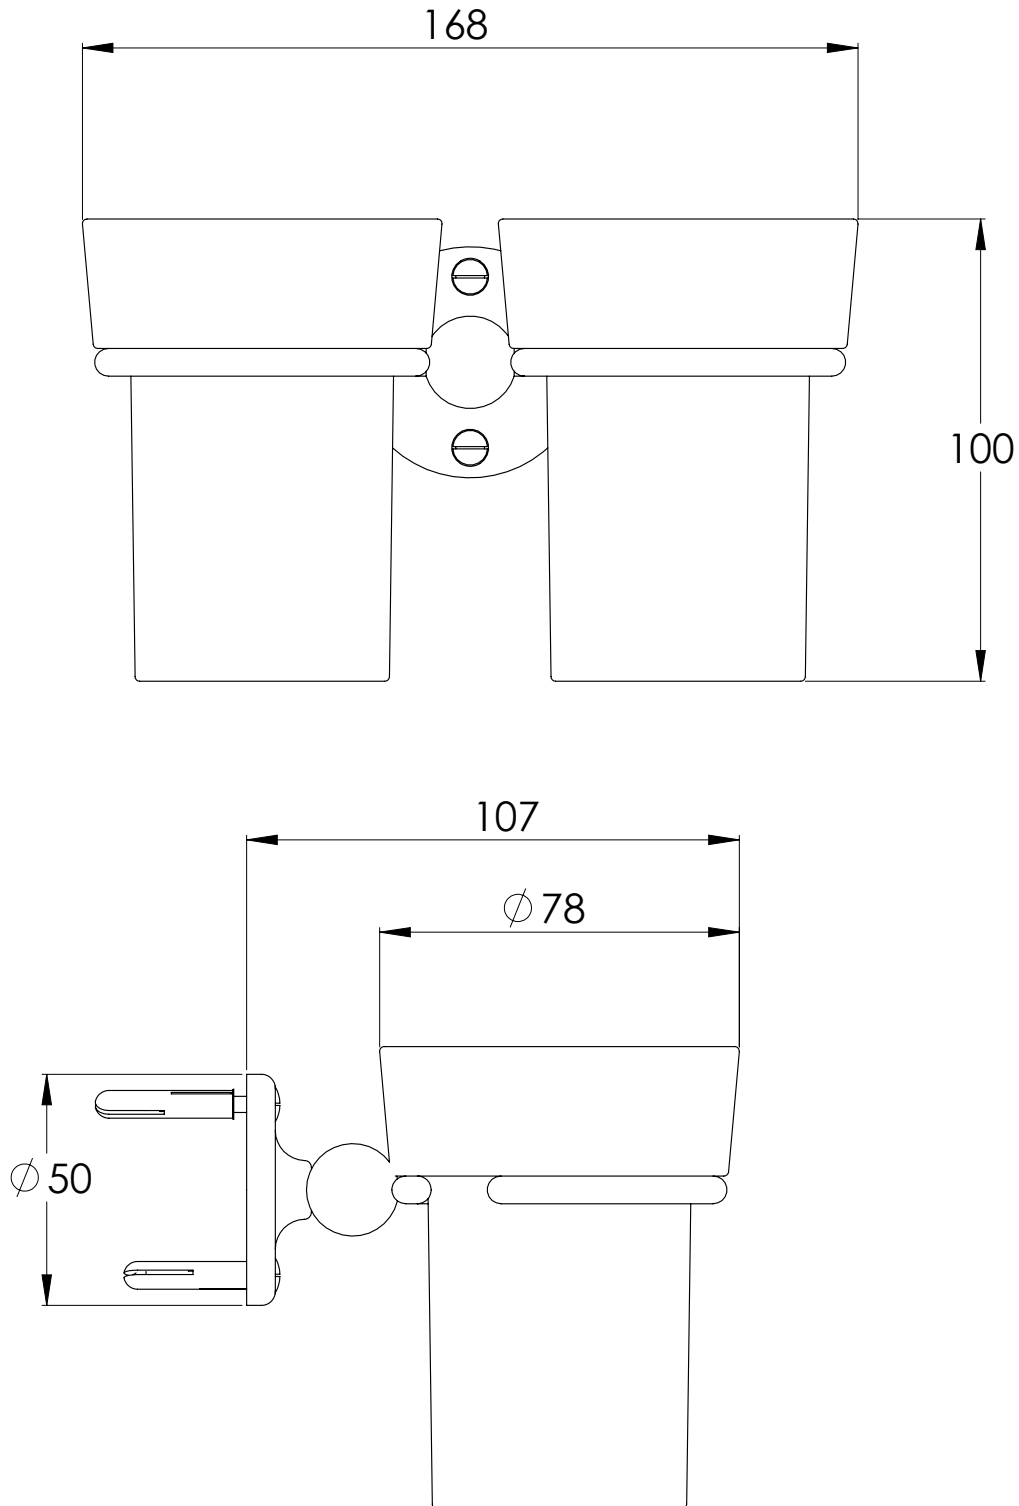

**LEFROY BROOKS**

IBROC HOUSE ESSEX ROAD  
HODDESDON HERTS EN11 0QS UK  
T: +44 (0)1992 708 316 F: +44 (0)1992 708 317

**LB4951**

EDWARDIAN DOUBLE CHINA MUG & HOLDER

DIMENSIONAL DATA SHEET

DATE: 03/06/2019

REVISION: C

COPYRIGHT © LBIP LTD. ALL RIGHTS RESERVED

DIMENSIONS IN MILLIMETRES

WHILST EVERY EFFORT IS MADE TO ENSURE THE ACCURACY OF THESE DATA SHEETS THEY ARE SUBJECT TO CHANGE WITHOUT NOTICE AS PART OF THE COMPANY'S PRODUCT DEVELOPMENT PROCESS