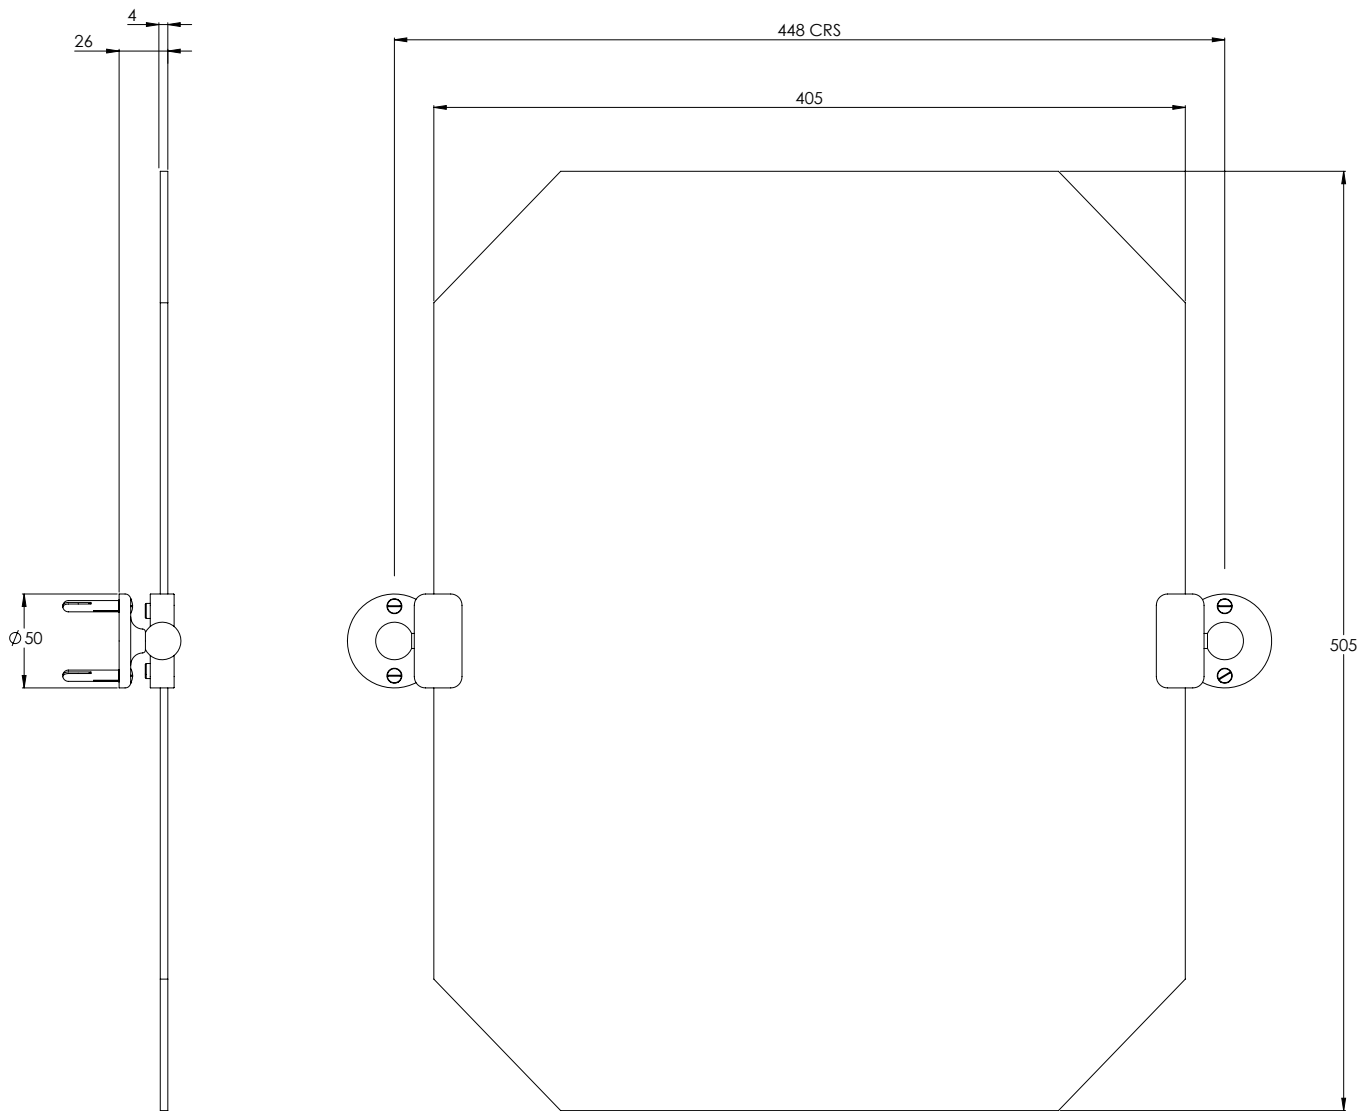

LEFROY BROOKS

IBROC HOUSE ESSEX ROAD
HODDESDON HERTS EN11 0QS UK
T: +44 (0)1992 708 316 F: +44 (0)1992 708 317

LB4946

EDWARDIAN OCTAGONAL TILTING MIRROR

DIMENSIONAL DATA SHEET

DATE: 03/06/2019

REVISION: B

COPYRIGHT © LBIP LTD. ALL RIGHTS RESERVED

DIMENSIONS IN MILLIMETRES

WHILST EVERY EFFORT IS MADE TO ENSURE THE ACCURACY OF THESE DATA SHEETS THEY ARE SUBJECT TO CHANGE WITHOUT NOTICE AS PART OF THE COMPANY'S PRODUCT DEVELOPMENT PROCESS