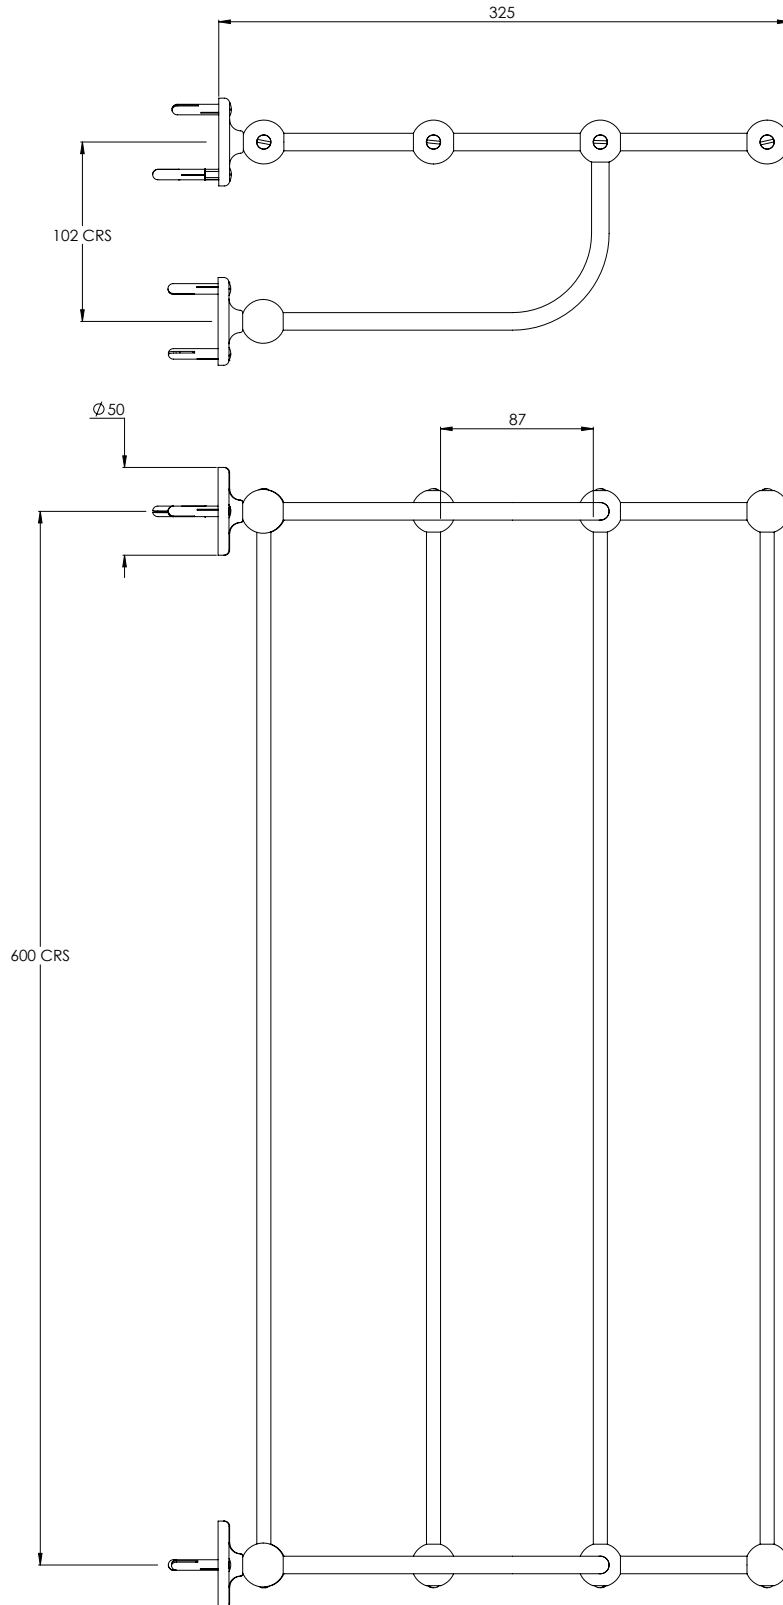

LEFROY BROOKS

IBROC HOUSE ESSEX ROAD
HODDESDON HERTS EN11 0QS UK
T: +44 (0)1992 708 316 F: +44 (0)1992 708 317

LB4944

TOWEL SHELF

DIMENSIONAL DATA SHEET

DATE: 03/06/2019

REVISION: B

COPYRIGHT © LBIP LTD. ALL RIGHTS RESERVED

DIMENSIONS IN MILLIMETRES

WHILST EVERY EFFORT IS MADE TO ENSURE THE ACCURACY OF THESE DATA SHEETS THEY ARE SUBJECT TO CHANGE WITHOUT NOTICE AS PART OF THE COMPANY'S PRODUCT DEVELOPMENT PROCESS