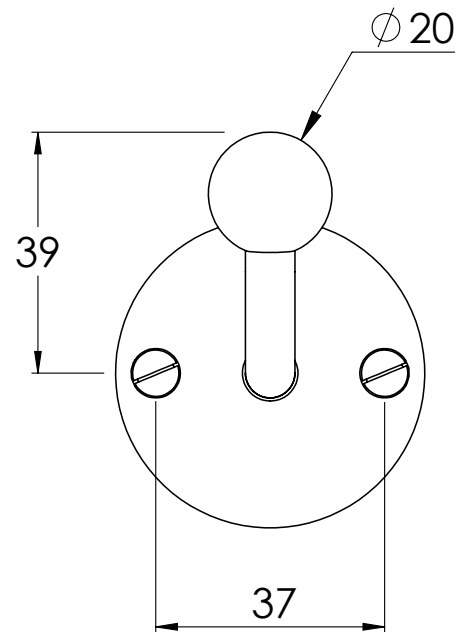

**LEFROY BROOKS**

IBROC HOUSE ESSEX ROAD  
HODDESDON HERTS EN11 0QS UK  
T: +44 (0)1992 708 316 F: +44 (0)1992 708 317

**LB4942**

EDWARDIAN ROBE HOOK

DIMENSIONAL DATA SHEET

DATE: 14/05/2019

REVISION: B

COPYRIGHT © LBIP LTD. ALL RIGHTS RESERVED

DIMENSIONS IN MILLIMETRES

WHILST EVERY EFFORT IS MADE TO ENSURE THE ACCURACY OF THESE DATA SHEETS THEY ARE SUBJECT TO CHANGE WITHOUT NOTICE AS PART OF THE COMPANY'S PRODUCT DEVELOPMENT PROCESS