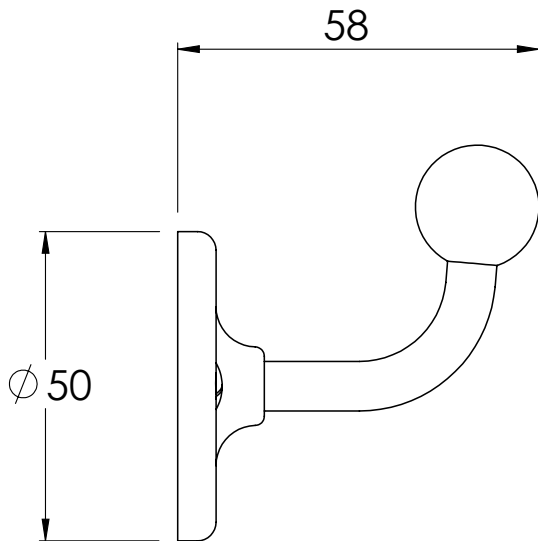

**LEFROY BROOKS**

IBROC HOUSE ESSEX ROAD  
HODDESDON HERTS EN11 0QS UK  
T: +44 (0)1992 708 316 F: +44 (0)1992 708 317

**LB4942**

EDWARDIAN ROBE HOOK

DIMENSIONAL DATA SHEET

DATE: 14/05/2019

REVISION: B

COPYRIGHT © LBIP LTD. ALL RIGHTS RESERVED

DIMENSIONS IN MILLIMETRES

WHILST EVERY EFFORT IS MADE TO ENSURE THE ACCURACY OF THESE DATA SHEETS THEY ARE SUBJECT TO CHANGE WITHOUT NOTICE AS PART OF THE COMPANY'S PRODUCT DEVELOPMENT PROCESS