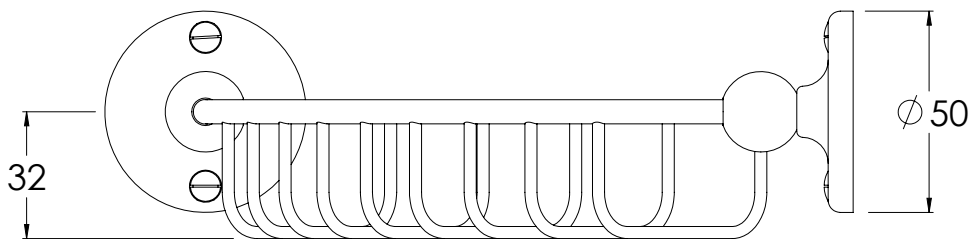

LEFROY BROOKS

IBROC HOUSE ESSEX ROAD
HODDESDON HERTS EN11 0QS UK
T: +44 (0)1992 708 316 F: +44 (0)1992 708 317

LB4941

EDWARDIAN WIRE CORNER SOAP DISH

DIMENSIONAL DATA SHEET

DATE: 21/05/2019

REVISION: B

DIMENSIONS IN MILLIMETRES