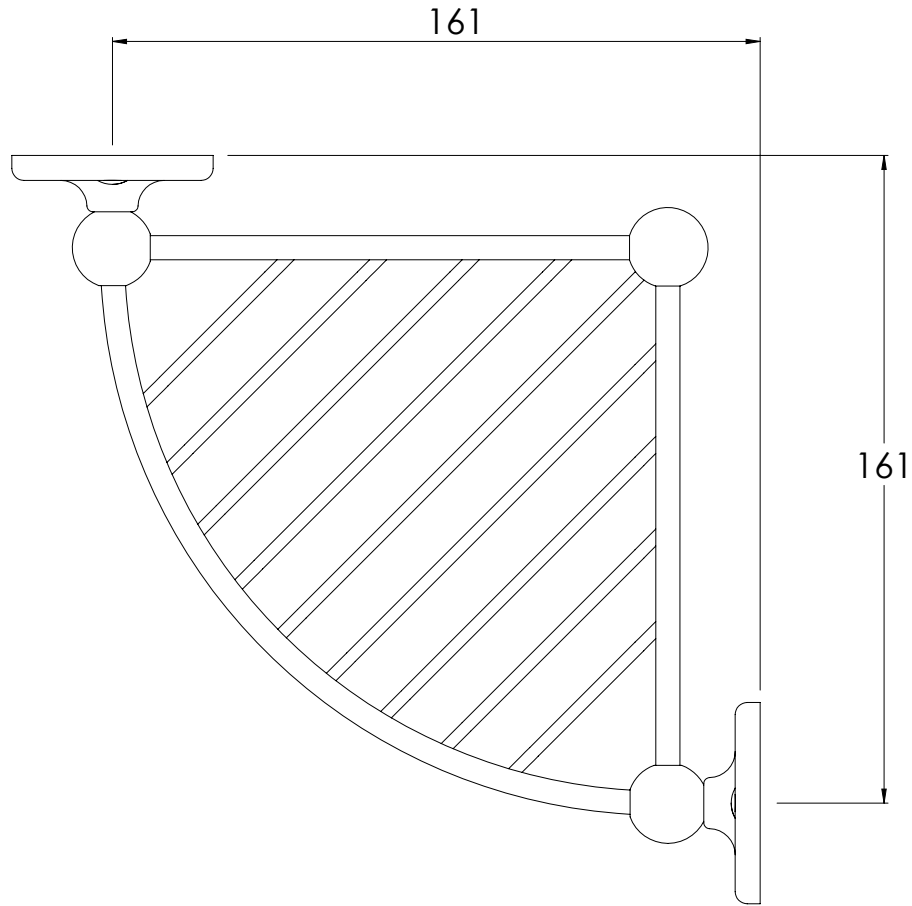

LEFROY BROOKS

IBROC HOUSE ESSEX ROAD
HODDESDON HERTS EN11 0QS UK
T: +44 (0)1992 708 316 F: +44 (0)1992 708 317

LB4941

EDWARDIAN WIRE CORNER SOAP DISH

DIMENSIONAL DATA SHEET

DATE: 21/05/2019

REVISION: B

DIMENSIONS IN MILLIMETRES