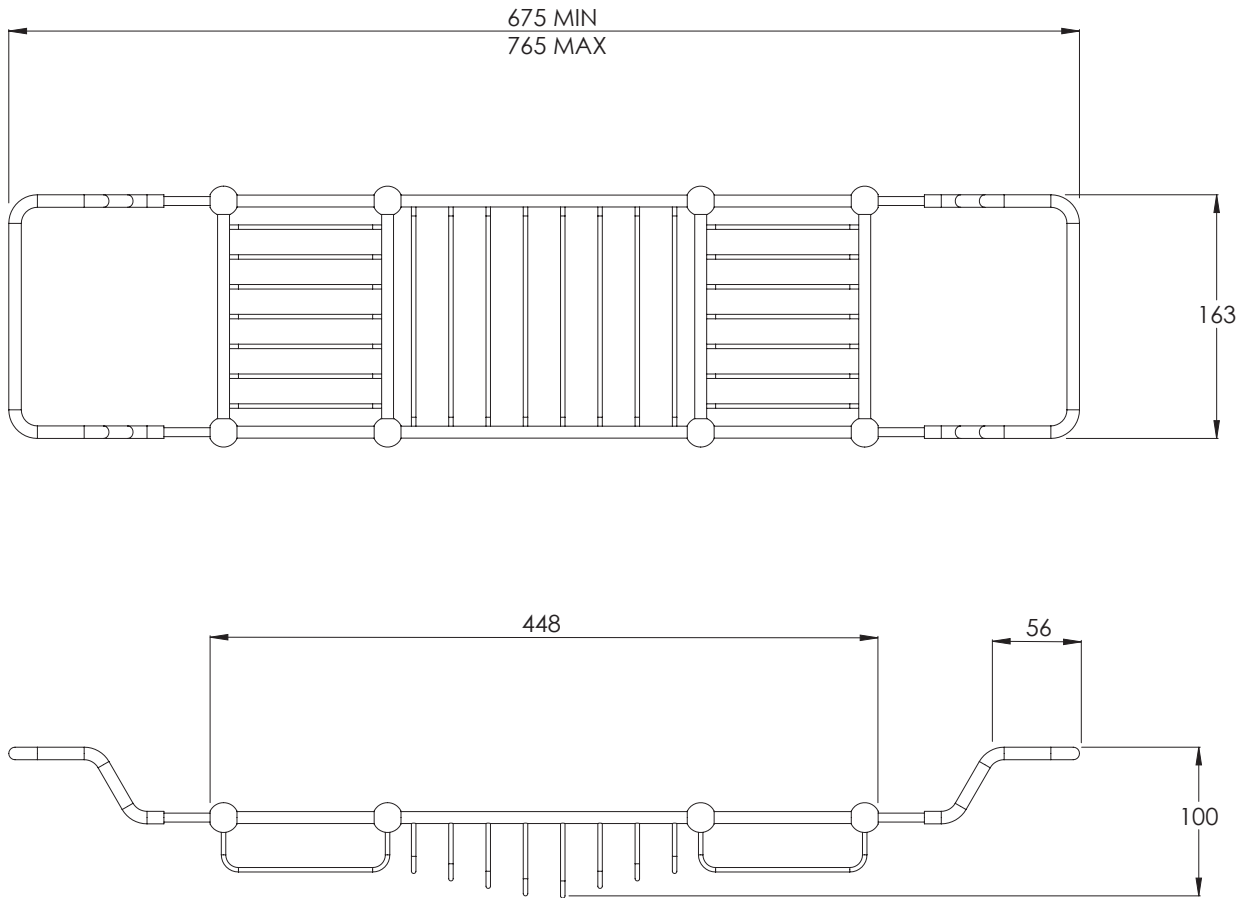

LEFROY BROOKS

IBROC HOUSE ESSEX ROAD
HODDESDON HERTS EN11 0QS UK
T: +44 (0)1992 708 316 F: +44 (0)1992 708 317

LB4940

EDWARDIAN OVER BATH RACK

DIMENSIONAL DATA SHEET

DATE: 24/04/2019

REVISION: A

COPYRIGHT © LBIP LTD. ALL RIGHTS RESERVED

DIMENSIONS IN MILLIMETRES

WHILST EVERY EFFORT IS MADE TO ENSURE THE ACCURACY OF THESE DATA SHEETS THEY ARE SUBJECT TO CHANGE WITHOUT NOTICE AS PART OF THE COMPANY'S PRODUCT DEVELOPMENT PROCESS