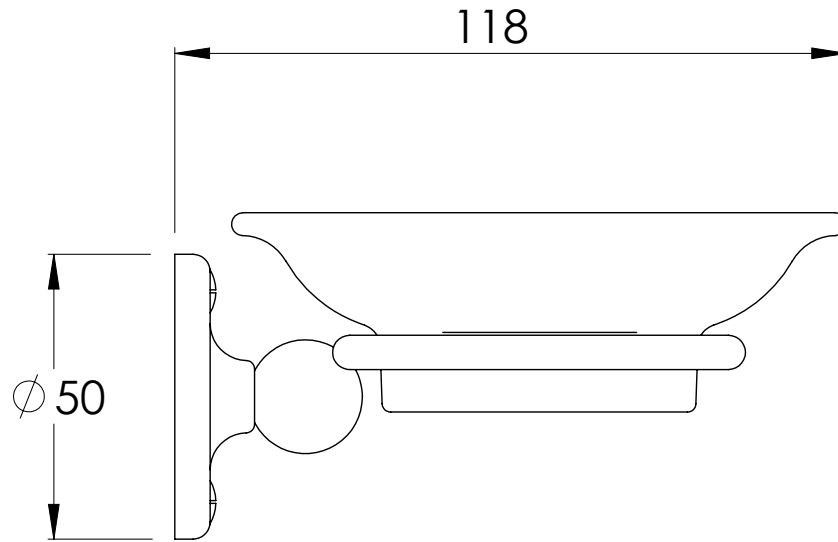

**LEFROY BROOKS**

IBROC HOUSE ESSEX ROAD  
HODDESDON HERTS EN11 0QS UK  
T: +44 (0)1992 708 316 F: +44 (0)1992 708 317

**LB4937**

EDWARDIAN CHINA SOAP DISH

DIMENSIONAL DATA SHEET

DATE: 20/05/2019

REVISION: B

COPYRIGHT © LBIP LTD. ALL RIGHTS RESERVED

DIMENSIONS IN MILLIMETRES

WHILST EVERY EFFORT IS MADE TO ENSURE THE ACCURACY OF THESE DATA SHEETS THEY ARE SUBJECT TO CHANGE WITHOUT NOTICE AS PART OF THE COMPANY'S PRODUCT DEVELOPMENT PROCESS