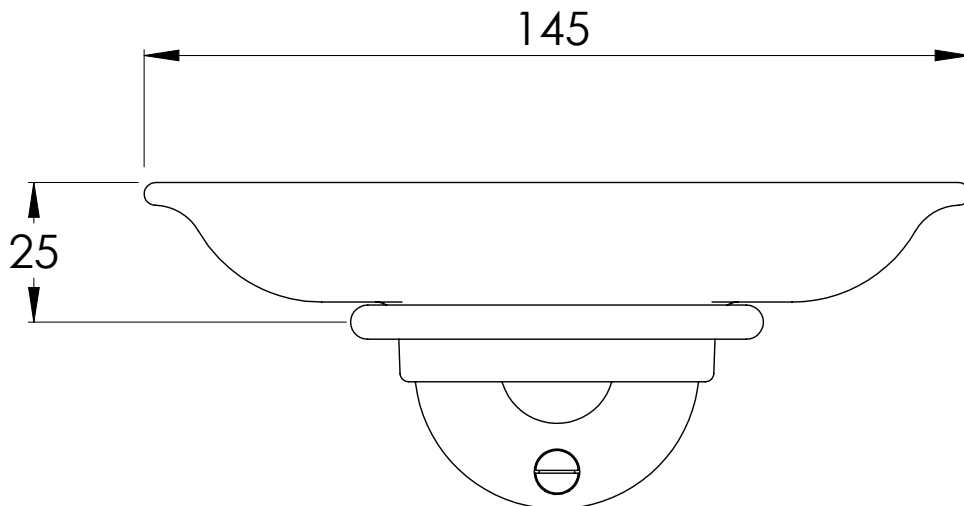

**LEFROY BROOKS**

IBROC HOUSE ESSEX ROAD  
HODDESDON HERTS EN11 0QS UK  
T: +44 (0)1992 708 316 F: +44 (0)1992 708 317

**LB4937**

EDWARDIAN CHINA SOAP DISH

DIMENSIONAL DATA SHEET

DATE: 20/05/2019

REVISION: B

COPYRIGHT © LBIP LTD. ALL RIGHTS RESERVED

DIMENSIONS IN MILLIMETRES

WHILST EVERY EFFORT IS MADE TO ENSURE THE ACCURACY OF THESE DATA SHEETS THEY ARE SUBJECT TO CHANGE WITHOUT NOTICE AS PART OF THE COMPANY'S PRODUCT DEVELOPMENT PROCESS