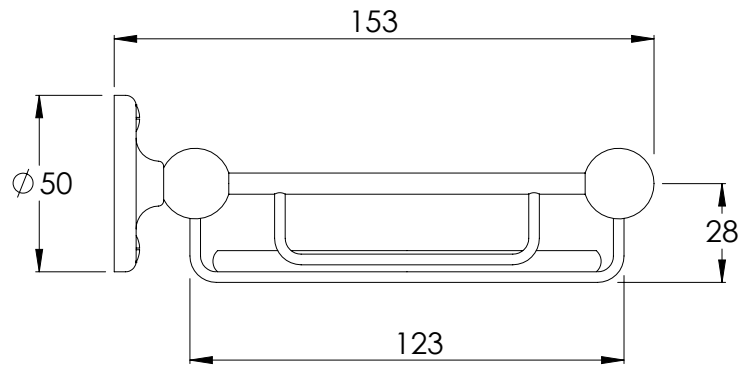

LEFROY BROOKS

IBROC HOUSE ESSEX ROAD
HODDESDON HERTS EN11 0QS UK
T: +44 (0)1992 708 316 F: +44 (0)1992 708 317

LB4936

EDWARDIAN GLASS SHELF WITH RAIL

DIMENSIONAL DATA SHEET

DATE: 16/05/2019

REVISION: B

COPYRIGHT © LBIP LTD. ALL RIGHTS RESERVED

DIMENSIONS IN MILLIMETRES

WHILST EVERY EFFORT IS MADE TO ENSURE THE ACCURACY OF THESE DATA SHEETS THEY ARE SUBJECT TO CHANGE WITHOUT NOTICE AS PART OF THE COMPANY'S PRODUCT DEVELOPMENT PROCESS