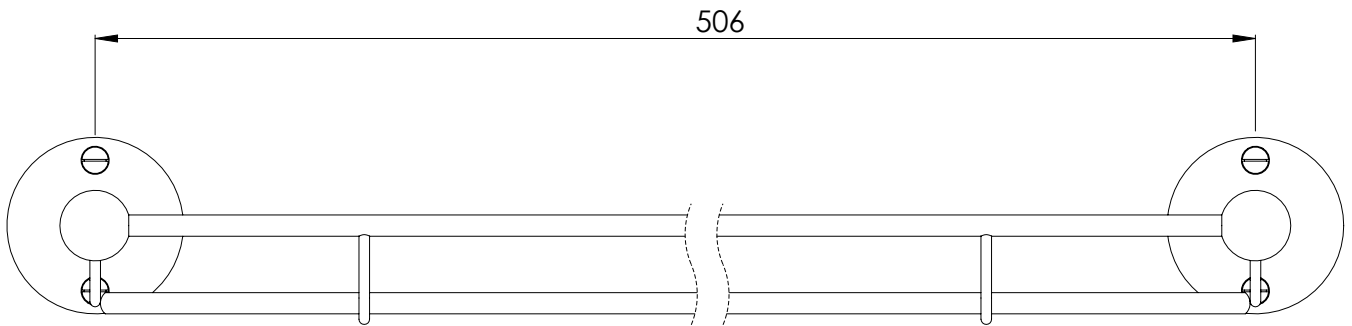

LEFROY BROOKS

IBROC HOUSE ESSEX ROAD
HODDESDON HERTS EN11 0QS UK
T: +44 (0)1992 708 316 F: +44 (0)1992 708 317

LB4936

EDWARDIAN GLASS SHELF WITH RAIL

DIMENSIONAL DATA SHEET

DATE: 16/05/2019

REVISION: B

COPYRIGHT © LBIP LTD. ALL RIGHTS RESERVED

DIMENSIONS IN MILLIMETRES

WHILST EVERY EFFORT IS MADE TO ENSURE THE ACCURACY OF THESE DATA SHEETS THEY ARE SUBJECT TO CHANGE WITHOUT NOTICE AS PART OF THE COMPANY'S PRODUCT DEVELOPMENT PROCESS