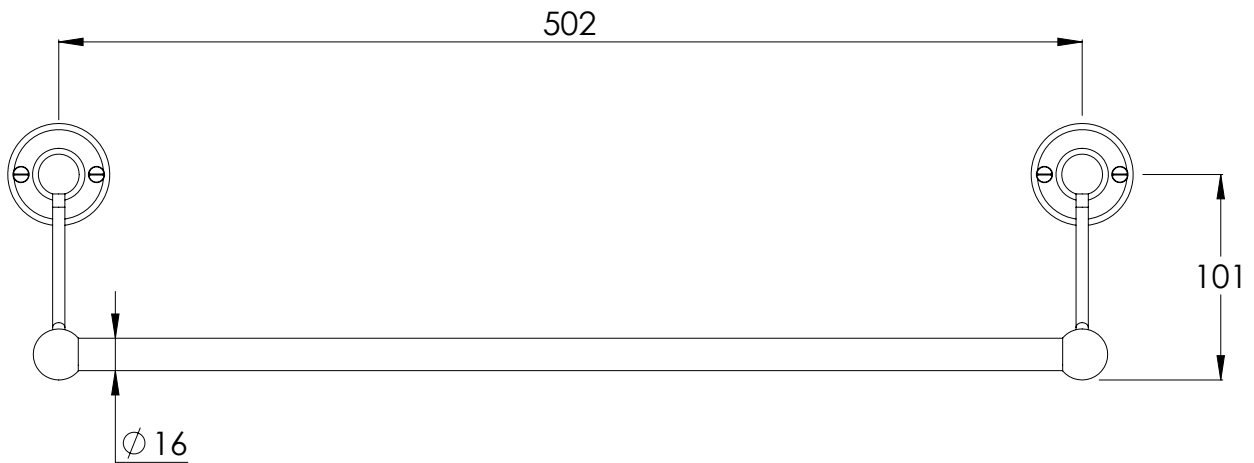

LEFROY BROOKS

IBROC HOUSE ESSEX ROAD
HODDESDON HERTS EN11 0QS UK
T: +44 (0)1992 708 316 F: +44 (0)1992 708 317

LB4935

EDWARDIAN TOWEL RAIL (STANDARD 20")

DIMENSIONAL DATA SHEET

DATE: 24/04/2019

REVISION: D

COPYRIGHT © LBIP LTD. ALL RIGHTS RESERVED

DIMENSIONS IN MILLIMETRES

WHILST EVERY EFFORT IS MADE TO ENSURE THE ACCURACY OF THESE DATA SHEETS THEY ARE SUBJECT TO CHANGE WITHOUT NOTICE AS PART OF THE COMPANY'S PRODUCT DEVELOPMENT PROCESS