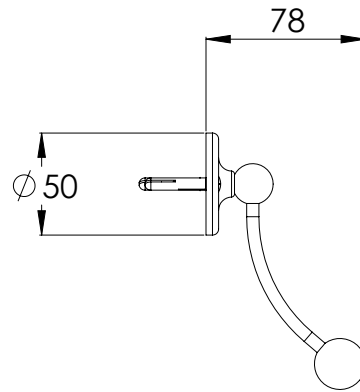

LEFROY BROOKS

IBROC HOUSE ESSEX ROAD
HODDESDON HERTS EN11 0QS UK
T: +44 (0)1992 708 316 F: +44 (0)1992 708 317

LB4935

EDWARDIAN TOWEL RAIL (STANDARD 20")

DIMENSIONAL DATA SHEET

DATE: 24/04/2019

REVISION: D

COPYRIGHT © LBIP LTD. ALL RIGHTS RESERVED

DIMENSIONS IN MILLIMETRES

WHILST EVERY EFFORT IS MADE TO ENSURE THE ACCURACY OF THESE DATA SHEETS THEY ARE SUBJECT TO CHANGE WITHOUT NOTICE AS PART OF THE COMPANY'S PRODUCT DEVELOPMENT PROCESS