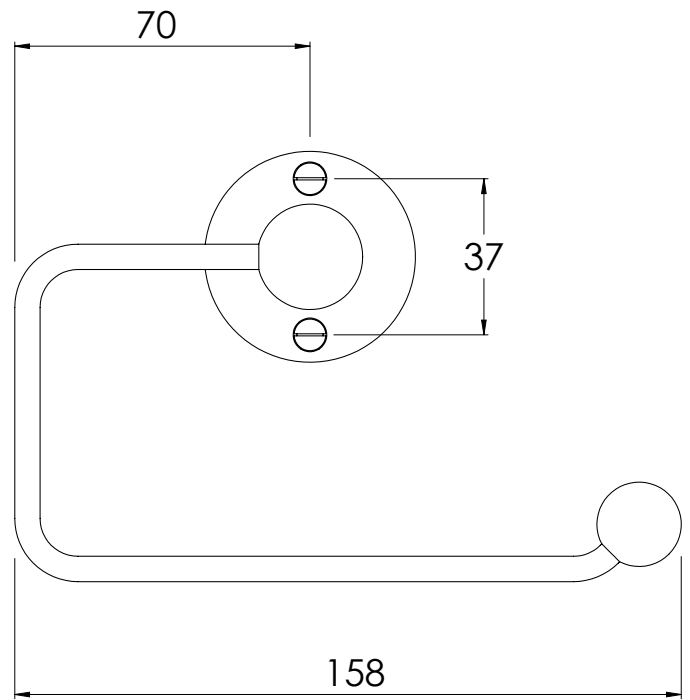

LEFROY BROOKS

IBROC HOUSE ESSEX ROAD
HODDESDON HERTS EN11 0QS UK
T: +44 (0)1992 708 316 F: +44 (0)1992 708 317

LB4932

EDWARDIAN PAPER HOLDER

DIMENSIONAL DATA SHEET

DATE: 14/05/2019

REVISION: B

COPYRIGHT © LBIP LTD. ALL RIGHTS RESERVED

DIMENSIONS IN MILLIMETRES

WHILST EVERY EFFORT IS MADE TO ENSURE THE ACCURACY OF THESE DATA SHEETS THEY ARE SUBJECT TO CHANGE WITHOUT NOTICE AS PART OF THE COMPANY'S PRODUCT DEVELOPMENT PROCESS