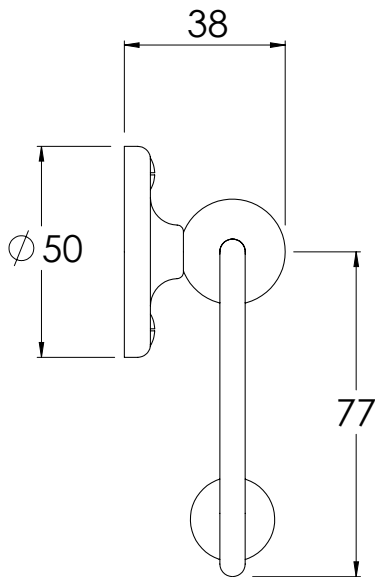

LEFROY BROOKS

IBROC HOUSE ESSEX ROAD
HODDESDON HERTS EN11 0QS UK
T: +44 (0)1992 708 316 F: +44 (0)1992 708 317

LB4932

EDWARDIAN PAPER HOLDER

DIMENSIONAL DATA SHEET

DATE: 14/05/2019

REVISION: B

COPYRIGHT © LBIP LTD. ALL RIGHTS RESERVED

DIMENSIONS IN MILLIMETRES

WHILST EVERY EFFORT IS MADE TO ENSURE THE ACCURACY OF THESE DATA SHEETS THEY ARE SUBJECT TO CHANGE WITHOUT NOTICE AS PART OF THE COMPANY'S PRODUCT DEVELOPMENT PROCESS