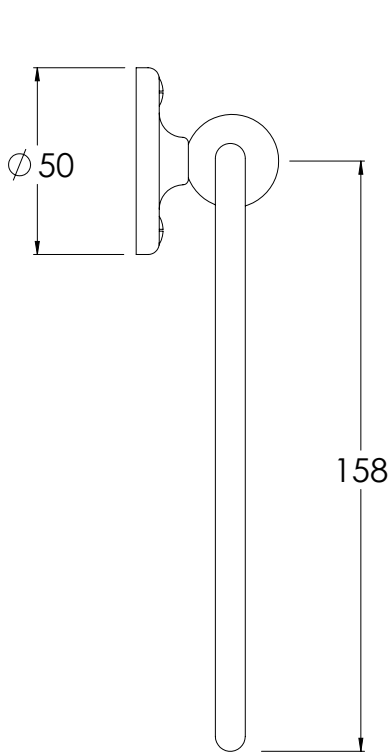

LEFROY BROOKS

IBROC HOUSE ESSEX ROAD
HODDESDON HERTS EN11 0QS UK
T: +44 (0)1992 708 316 F: +44 (0)1992 708 317

LB4931

EDWARDIAN TOWEL RING

DIMENSIONAL DATA SHEET

DATE: 14/05/2019

REVISION: B

COPYRIGHT © LBIP LTD. ALL RIGHTS RESERVED

DIMENSIONS IN MILLIMETRES

WHILST EVERY EFFORT IS MADE TO ENSURE THE ACCURACY OF THESE DATA SHEETS THEY ARE SUBJECT TO CHANGE WITHOUT NOTICE AS PART OF THE COMPANY'S PRODUCT DEVELOPMENT PROCESS