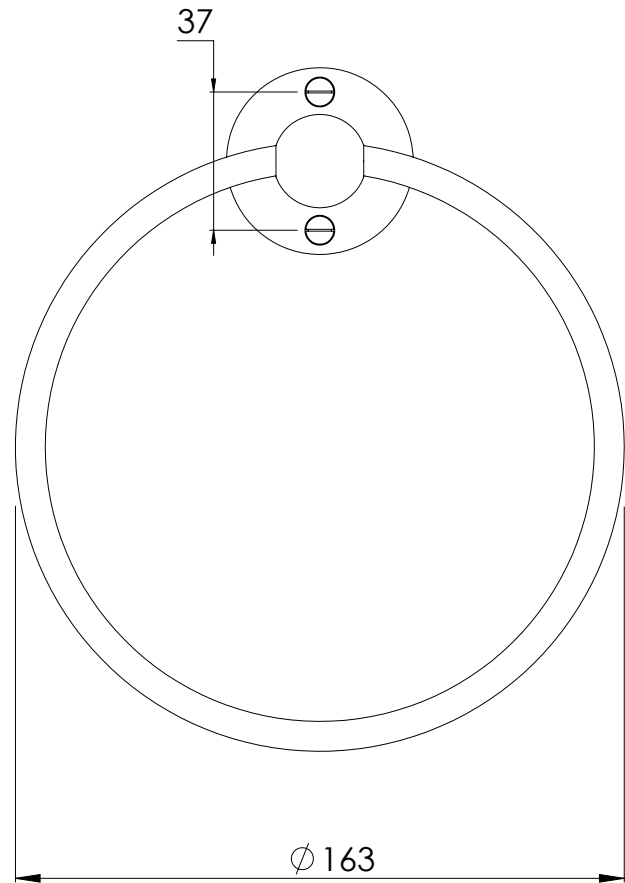

LEFROY BROOKS

IBROC HOUSE ESSEX ROAD
HODDESDON HERTS EN11 0QS UK
T: +44 (0)1992 708 316 F: +44 (0)1992 708 317

LB4931

EDWARDIAN TOWEL RING

DIMENSIONAL DATA SHEET

DATE: 14/05/2019

REVISION: B

COPYRIGHT © LBIP LTD. ALL RIGHTS RESERVED

DIMENSIONS IN MILLIMETRES

WHILST EVERY EFFORT IS MADE TO ENSURE THE ACCURACY OF THESE DATA SHEETS THEY ARE SUBJECT TO CHANGE WITHOUT NOTICE AS PART OF THE COMPANY'S PRODUCT DEVELOPMENT PROCESS