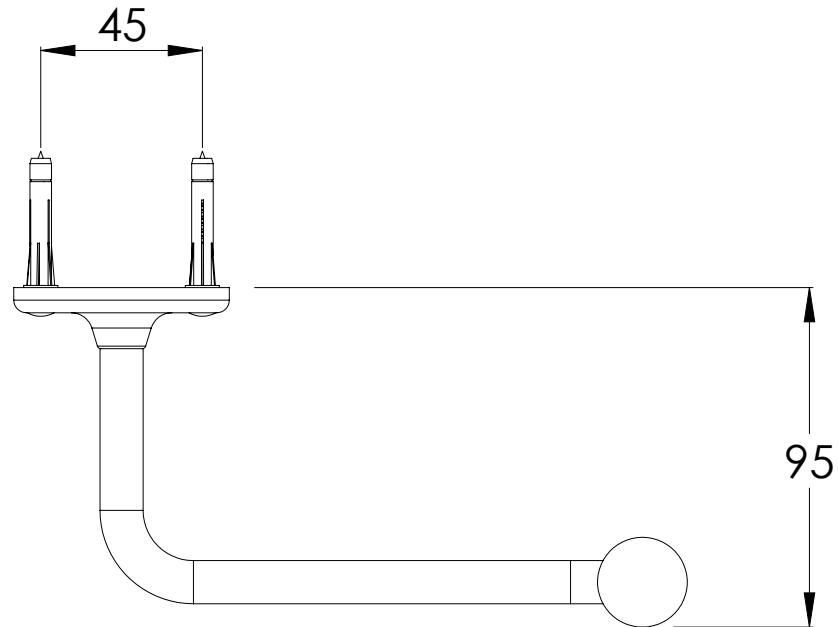

LEFROY BROOKS

IBROC HOUSE ESSEX ROAD
HODDESDON HERTS EN11 0QS UK
T: +44 (0)1992 708 316 F: +44 (0)1992 708 317

LB4525

CLASSIC RIGHT ANGLE BAR AND BALL PAPER
HOLDER

DIMENSIONAL DATA SHEET

DATE: 23/04/2019

REVISION: B

DIMENSIONS IN MILLIMETRES

COPYRIGHT © LBIP LTD. ALL RIGHTS RESERVED