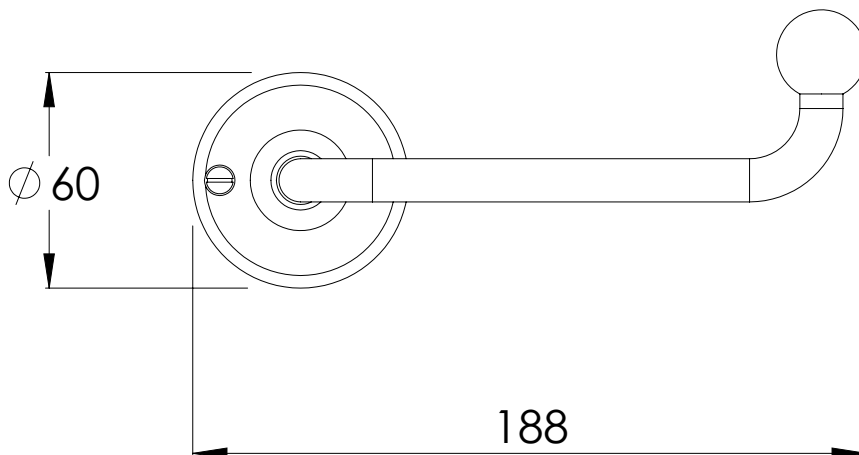

LEFROY BROOKS

IBROC HOUSE ESSEX ROAD
HODDESDON HERTS EN11 0QS UK
T: +44 (0)1992 708 316 F: +44 (0)1992 708 317

LB4525

CLASSIC RIGHT ANGLE BAR AND BALL PAPER
HOLDER

DIMENSIONAL DATA SHEET

DATE: 23/04/2019

REVISION: B

DIMENSIONS IN MILLIMETRES

COPYRIGHT © LBIP LTD. ALL RIGHTS RESERVED