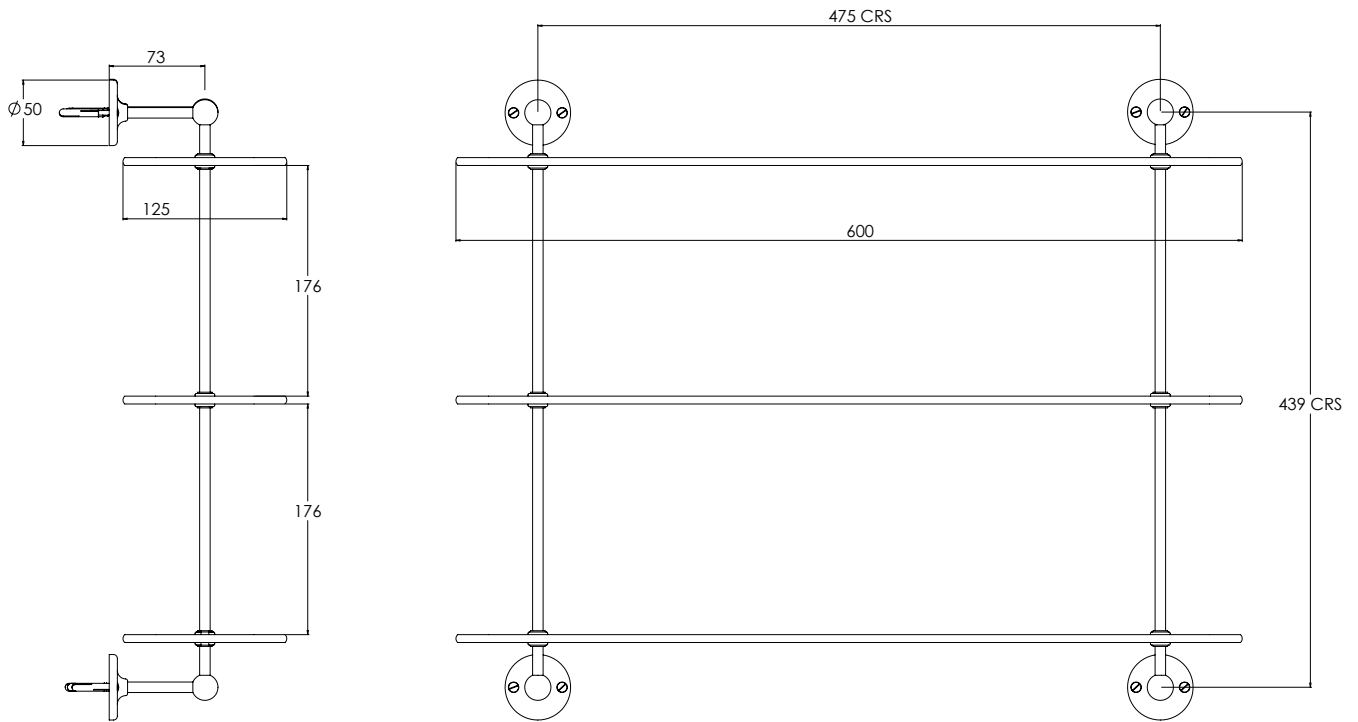

# LB4518

THREE TIER GLASS SHELF

DIMENSIONAL DATA SHEET

DATE: 31/05/2019

REVISION: B

COPYRIGHT © LBIP LTD. ALL RIGHTS RESERVED

DIMENSIONS IN MILLIMETRES

WHILST EVERY EFFORT IS MADE TO ENSURE THE ACCURACY OF THESE DATA SHEETS THEY ARE SUBJECT TO CHANGE WITHOUT NOTICE AS PART OF THE COMPANY'S PRODUCT DEVELOPMENT PROCESS