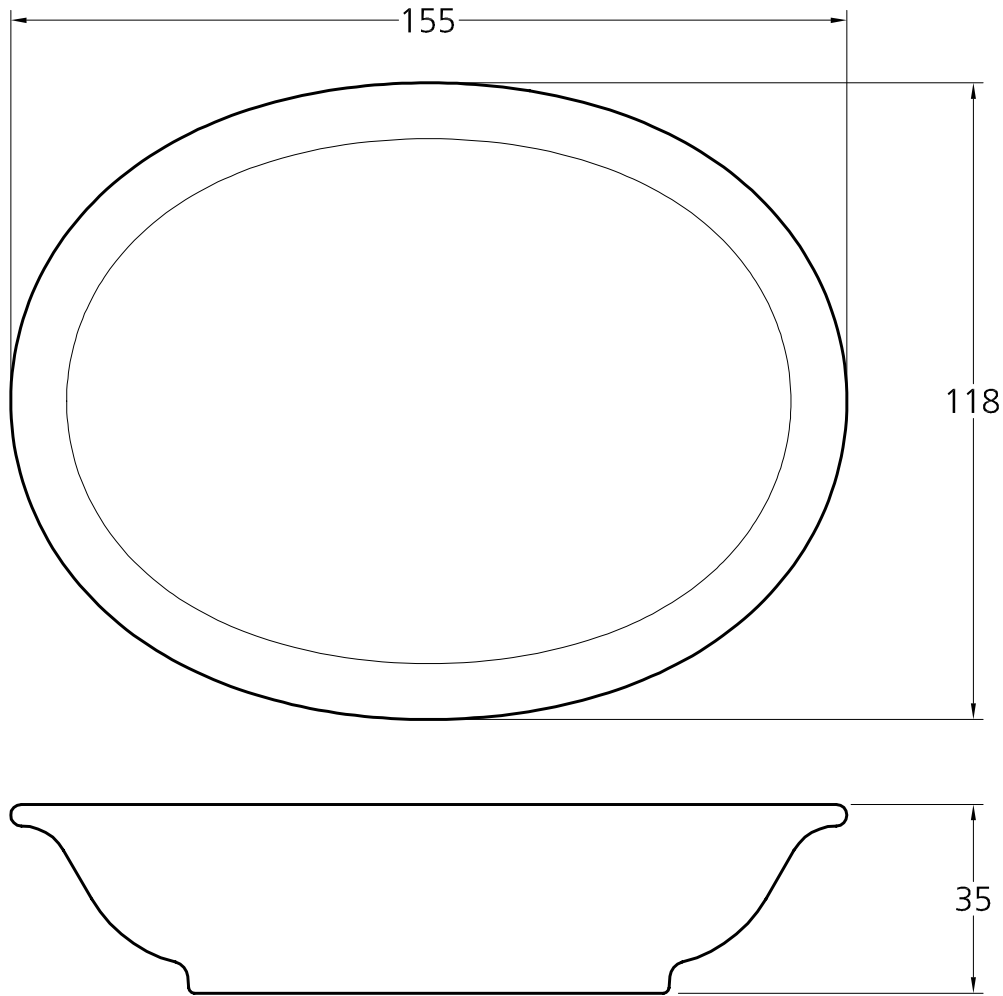

LEFROY BROOKS

IBROC HOUSE ESSEX ROAD
HODDESDON HERTS EN11 0QS UK
T: +44 (0)1992 708 316 F: +44 (0)1992 708 317

LB4516

CLASSIC FREE STANDING FINE BONE CHINA
DISH

DIMENSIONAL DATA SHEET

DATE: 31/05/2019

REVISION: B

COPYRIGHT © LBIP LTD. ALL RIGHTS RESERVED

DIMENSIONS IN MILLIMETRES

WHILST EVERY EFFORT IS MADE TO ENSURE THE ACCURACY OF THESE DATA SHEETS THEY ARE SUBJECT TO CHANGE WITHOUT NOTICE AS PART OF THE COMPANY'S PRODUCT DEVELOPMENT PROCESS