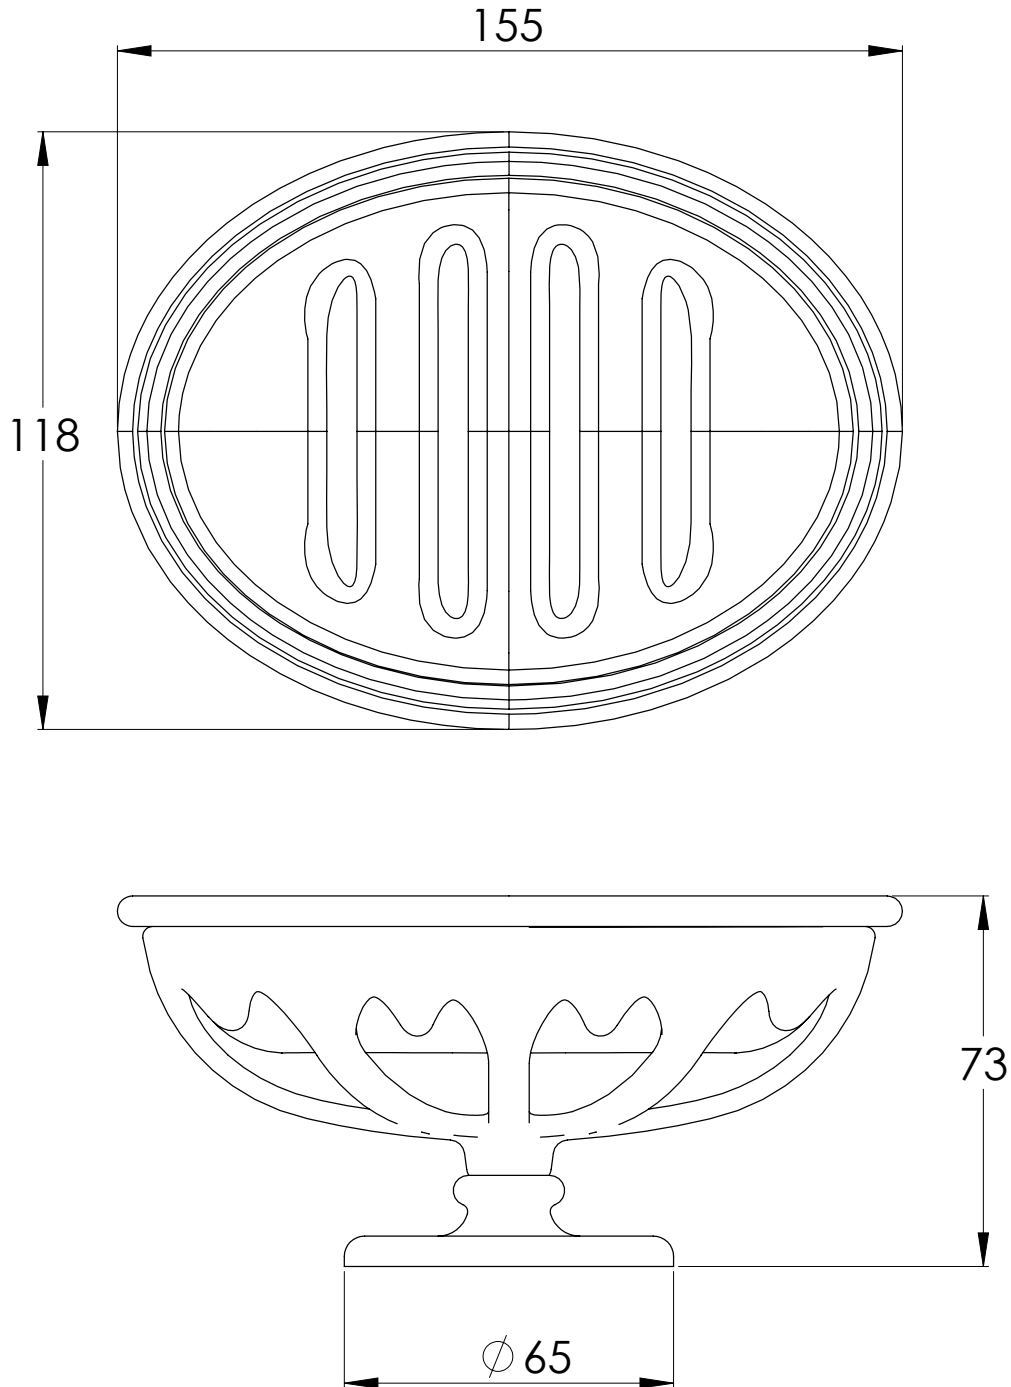

# LB4515

CLASSIC FREE STANDING SOAP DISH HOLDER  
WITH FINE BONE CHINA DISH

DIMENSIONAL DATA SHEET

DATE: 31/05/2019

REVISION: B

COPYRIGHT © LBIP LTD. ALL RIGHTS RESERVED

DIMENSIONS IN MILLIMETRES

WHILST EVERY EFFORT IS MADE TO ENSURE THE ACCURACY OF THESE DATA SHEETS THEY ARE SUBJECT TO CHANGE WITHOUT NOTICE AS PART OF THE COMPANY'S PRODUCT DEVELOPMENT PROCESS