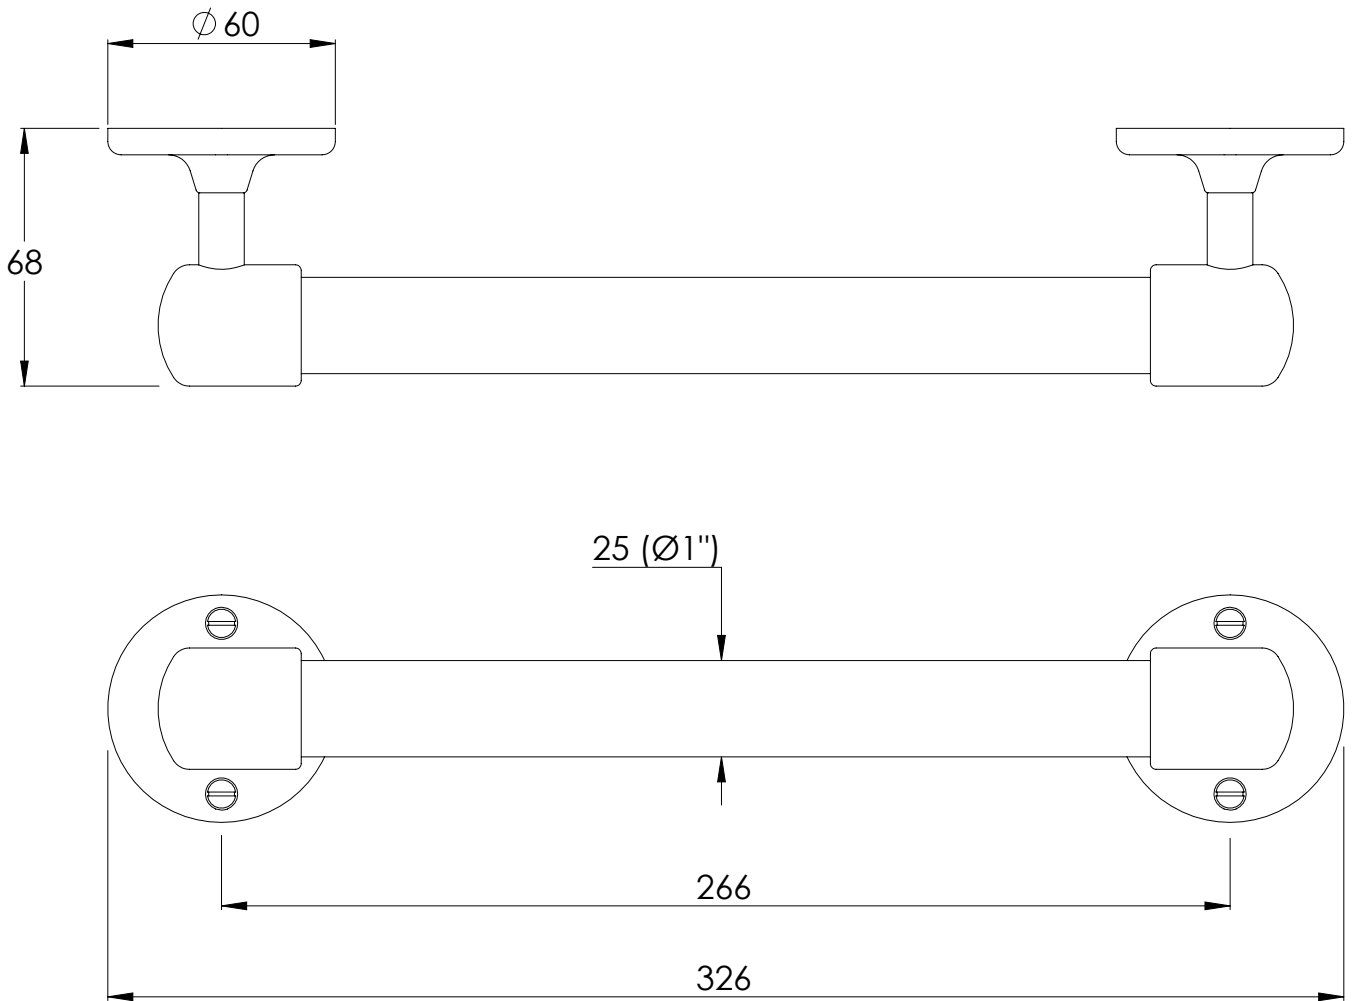

**LEFROY BROOKS**

IBROC HOUSE ESSEX ROAD  
HODDESDON HERTS EN11 0QS UK  
T: +44 (0)1992 708 316 F: +44 (0)1992 708 317

**LB4513**

CLASSIC STOVE ENAMELLED GRAB BAR

DIMENSIONAL DATA SHEET

DATE: 31/05/2019

REVISION: B

COPYRIGHT © LBIP LTD. ALL RIGHTS RESERVED

DIMENSIONS IN MILLIMETRES

WHILST EVERY EFFORT IS MADE TO ENSURE THE ACCURACY OF THESE DATA SHEETS THEY ARE SUBJECT TO CHANGE WITHOUT NOTICE AS PART OF THE COMPANY'S PRODUCT DEVELOPMENT PROCESS