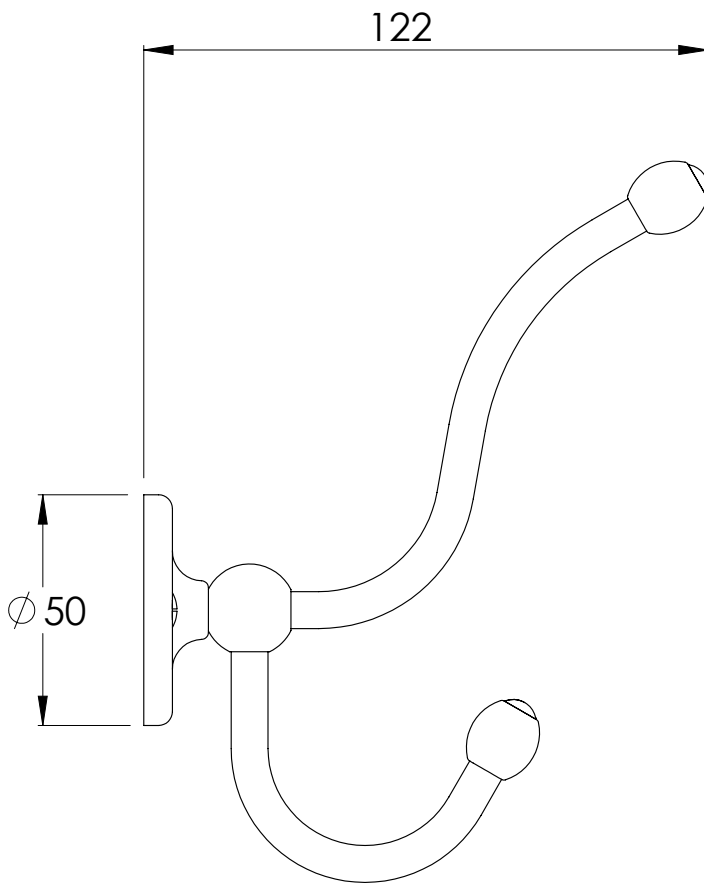

**LEFROY BROOKS**

IBROC HOUSE ESSEX ROAD  
HODDESDON HERTS EN11 0QS UK  
T: +44 (0)1992 708 316 F: +44 (0)1992 708 317

# LB4511

CLASSIC DOUBLE ROBE HOOK

DIMENSIONAL DATA SHEET

DATE: 17/05/2019

REVISION: B

COPYRIGHT © LBIP LTD. ALL RIGHTS RESERVED

DIMENSIONS IN MILLIMETRES

WHILST EVERY EFFORT IS MADE TO ENSURE THE ACCURACY OF THESE DATA SHEETS THEY ARE SUBJECT TO CHANGE WITHOUT NOTICE AS PART OF THE COMPANY'S PRODUCT DEVELOPMENT PROCESS