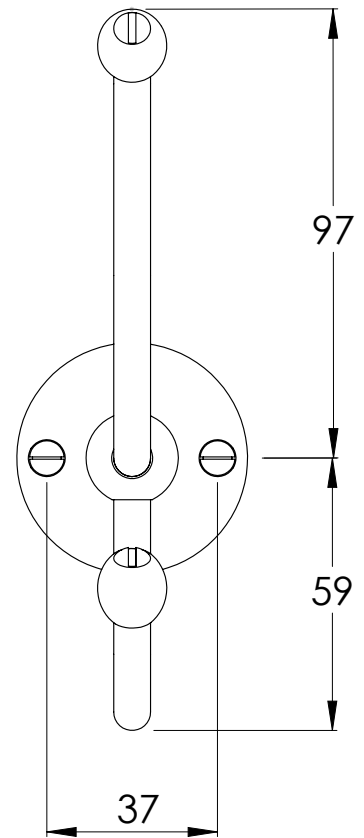

# LB4511

CLASSIC DOUBLE ROBE HOOK

DIMENSIONAL DATA SHEET

DATE: 17/05/2019

REVISION: B

COPYRIGHT © LBIP LTD. ALL RIGHTS RESERVED

DIMENSIONS IN MILLIMETRES

WHILST EVERY EFFORT IS MADE TO ENSURE THE ACCURACY OF THESE DATA SHEETS THEY ARE SUBJECT TO CHANGE WITHOUT NOTICE AS PART OF THE COMPANY'S PRODUCT DEVELOPMENT PROCESS