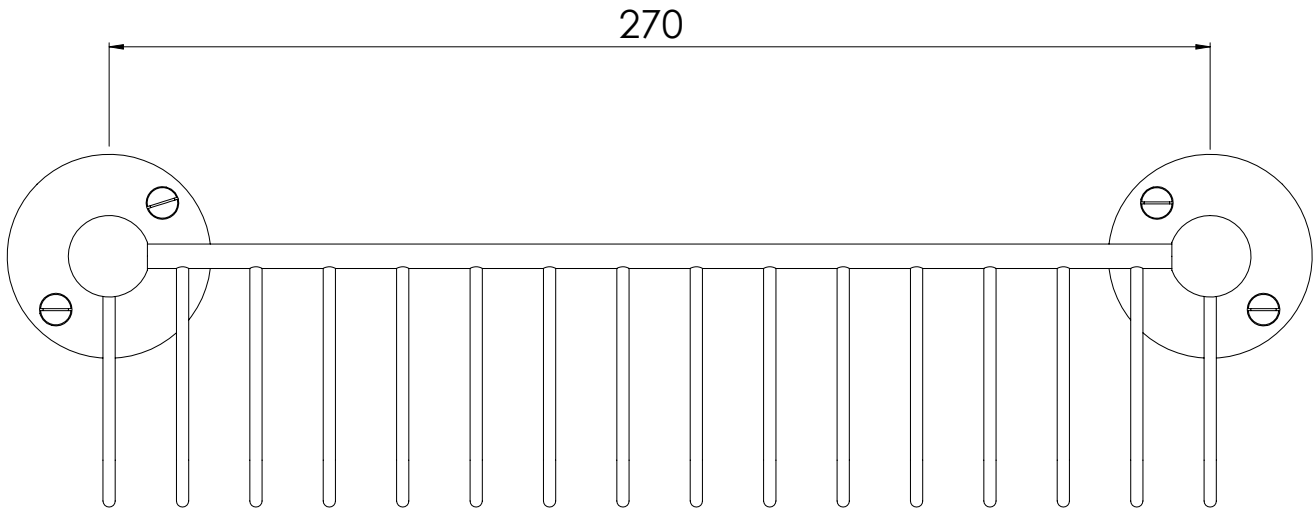

**LEFROY BROOKS**

IBROC HOUSE ESSEX ROAD  
HODDESDON HERTS EN11 0QS UK  
T: +44 (0)1992 708 316 F: +44 (0)1992 708 317

**LB4510**

CLASSIC SHOWER BOTTLE RACK

DIMENSIONAL DATA SHEET

DATE: 16/05/2019

REVISION: B

COPYRIGHT © LBIP LTD. ALL RIGHTS RESERVED

DIMENSIONS IN MILLIMETRES

WHILST EVERY EFFORT IS MADE TO ENSURE THE ACCURACY OF THESE DATA SHEETS THEY ARE SUBJECT TO CHANGE WITHOUT NOTICE AS PART OF THE COMPANY'S PRODUCT DEVELOPMENT PROCESS