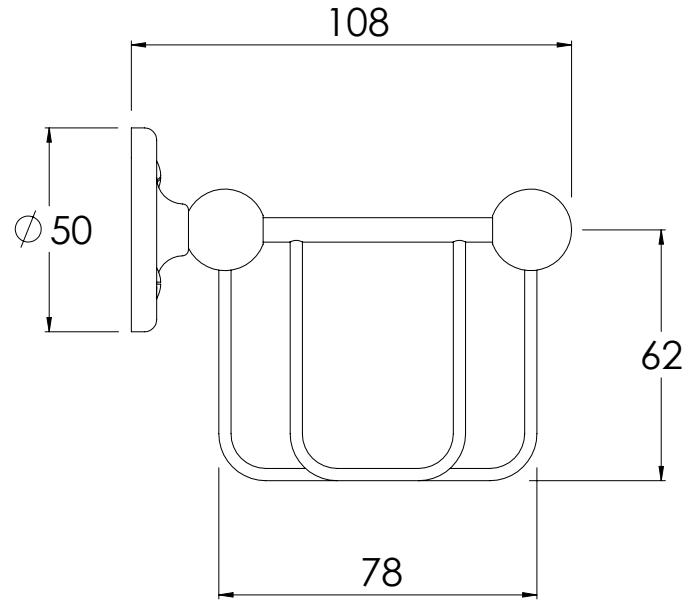

**LEFROY BROOKS**

IBROC HOUSE ESSEX ROAD  
HODDESDON HERTS EN11 0QS UK  
T: +44 (0)1992 708 316 F: +44 (0)1992 708 317

**LB4510**

CLASSIC SHOWER BOTTLE RACK

DIMENSIONAL DATA SHEET

DATE: 16/05/2019

REVISION: B

COPYRIGHT © LBIP LTD. ALL RIGHTS RESERVED

DIMENSIONS IN MILLIMETRES

WHILST EVERY EFFORT IS MADE TO ENSURE THE ACCURACY OF THESE DATA SHEETS THEY ARE SUBJECT TO CHANGE WITHOUT NOTICE AS PART OF THE COMPANY'S PRODUCT DEVELOPMENT PROCESS