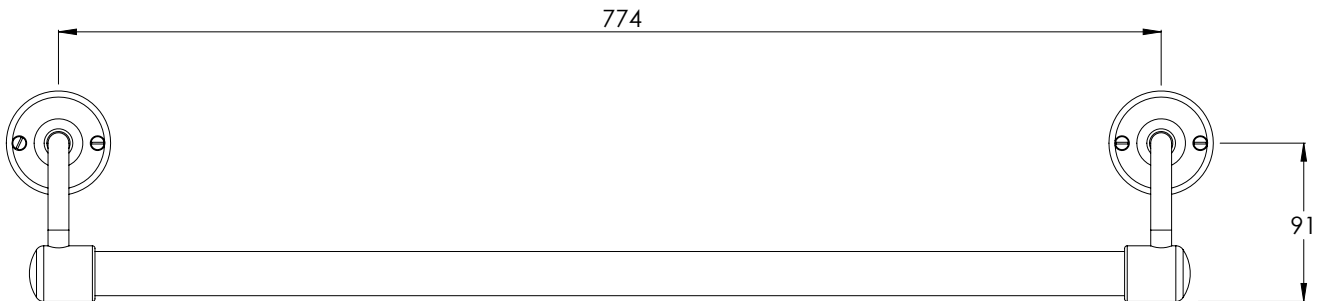

LEFROY BROOKS

IBROC HOUSE ESSEX ROAD
HODDESDON HERTS EN11 0QS UK
T: +44 (0)1992 708 316 F: +44 (0)1992 708 317

LB4508

CLASSIC STOVE ENAMELLED TOWEL BAR (LONG 30")

DIMENSIONAL DATA SHEET

DATE: 24/04/2019

REVISION: B

COPYRIGHT © LBIP LTD. ALL RIGHTS RESERVED

DIMENSIONS IN MILLIMETRES

WHILST EVERY EFFORT IS MADE TO ENSURE THE ACCURACY OF THESE DATA SHEETS THEY ARE SUBJECT TO CHANGE WITHOUT NOTICE AS PART OF THE COMPANY'S PRODUCT DEVELOPMENT PROCESS