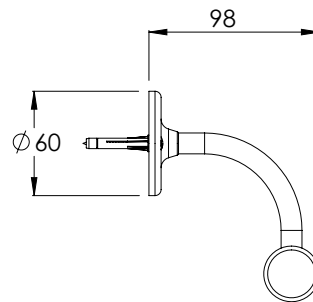

LEFROY BROOKS

IBROC HOUSE ESSEX ROAD
HODDESDON HERTS EN11 0QS UK
T: +44 (0)1992 708 316 F: +44 (0)1992 708 317

LB4508

CLASSIC STOVE ENAMELLED TOWEL BAR (LONG 30")

DIMENSIONAL DATA SHEET

DATE: 24/04/2019

REVISION: B

COPYRIGHT © LBIP LTD. ALL RIGHTS RESERVED

DIMENSIONS IN MILLIMETRES

WHILST EVERY EFFORT IS MADE TO ENSURE THE ACCURACY OF THESE DATA SHEETS THEY ARE SUBJECT TO CHANGE WITHOUT NOTICE AS PART OF THE COMPANY'S PRODUCT DEVELOPMENT PROCESS