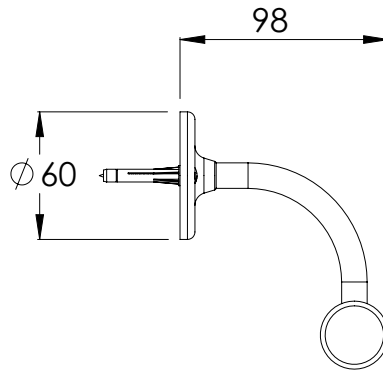

LEFROY BROOKS

IBROC HOUSE ESSEX ROAD
HODDESDON HERTS EN11 0QS UK
T: +44 (0)1992 708 316 F: +44 (0)1992 708 317

LB4507

CLASSIC STOVE ENAMELLED TOWEL BAR (STANDARD 20")

DIMENSIONAL DATA SHEET

DATE: 31/05/2019

REVISION: A

COPYRIGHT © LBIP LTD. ALL RIGHTS RESERVED

DIMENSIONS IN MILLIMETRES

WHILST EVERY EFFORT IS MADE TO ENSURE THE ACCURACY OF THESE DATA SHEETS THEY ARE SUBJECT TO CHANGE WITHOUT NOTICE AS PART OF THE COMPANY'S PRODUCT DEVELOPMENT PROCESS