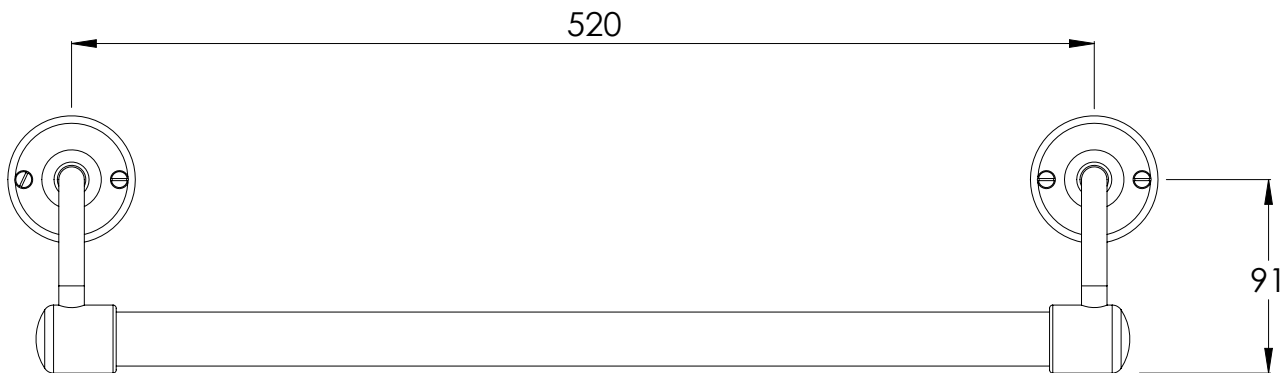

LEFROY BROOKS

IBROC HOUSE ESSEX ROAD
HODDESDON HERTS EN11 0QS UK
T: +44 (0)1992 708 316 F: +44 (0)1992 708 317

LB4507

CLASSIC STOVE ENAMELLED TOWEL BAR (STANDARD 20")

DIMENSIONAL DATA SHEET

DATE: 31/05/2019

REVISION: A

COPYRIGHT © LBIP LTD. ALL RIGHTS RESERVED

DIMENSIONS IN MILLIMETRES

WHILST EVERY EFFORT IS MADE TO ENSURE THE ACCURACY OF THESE DATA SHEETS THEY ARE SUBJECT TO CHANGE WITHOUT NOTICE AS PART OF THE COMPANY'S PRODUCT DEVELOPMENT PROCESS